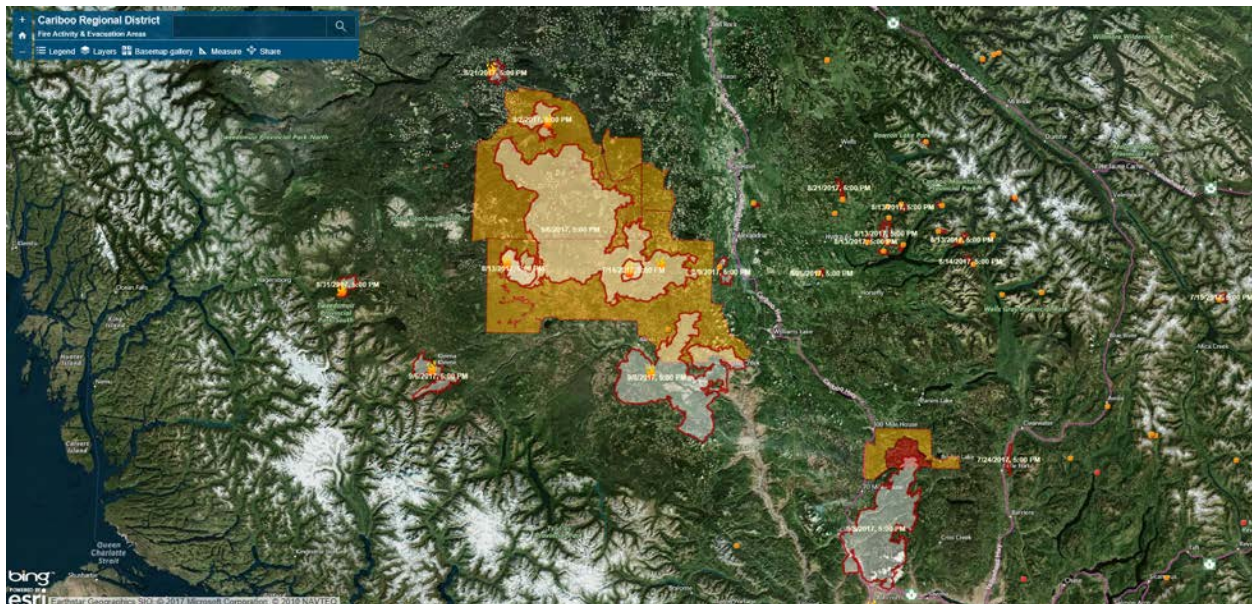

Geographical Impact

A searchable map is available where you can search for your property by entering your address to see if it is within an area under evacuation Alert or Order. It is available on the CRD website here: <http://arcgis/2uGik7U>

Total estimated CRD area on ALERT	6 336 sq km
Total estimated CRD area on ORDER	141 sq km
Total estimated geographical area impacted	6 477 sq km

Structural Impact

While some structural losses have been sustained as a result of wildfire activity throughout the Cariboo, the number is relatively low compared to the potential impact. Every effort to contact owners of impacted structures is being made in advance of details being released publicly.

Total confirmed homes lost	62
Total confirmed outbuildings lost	140
Total confirmed structural losses	202

Recent News

Evacuation alerts lifted to all clear in portions of the Plateau Fire Area: [Read More](#)

Highway 24 corridor order partially downgraded in North Bonaparte Road area: [Read More](#)

Changes to orders and alerts in the South Cariboo: [Read More](#)

Evacuation orders for Plateau Fire area downgraded to alerts: [Read More](#)

Evacuation alerts lifted in east Chilcotin: [Read More](#)

Evacuation order downgraded to alert for southeast Chilcotin: [Read More](#)