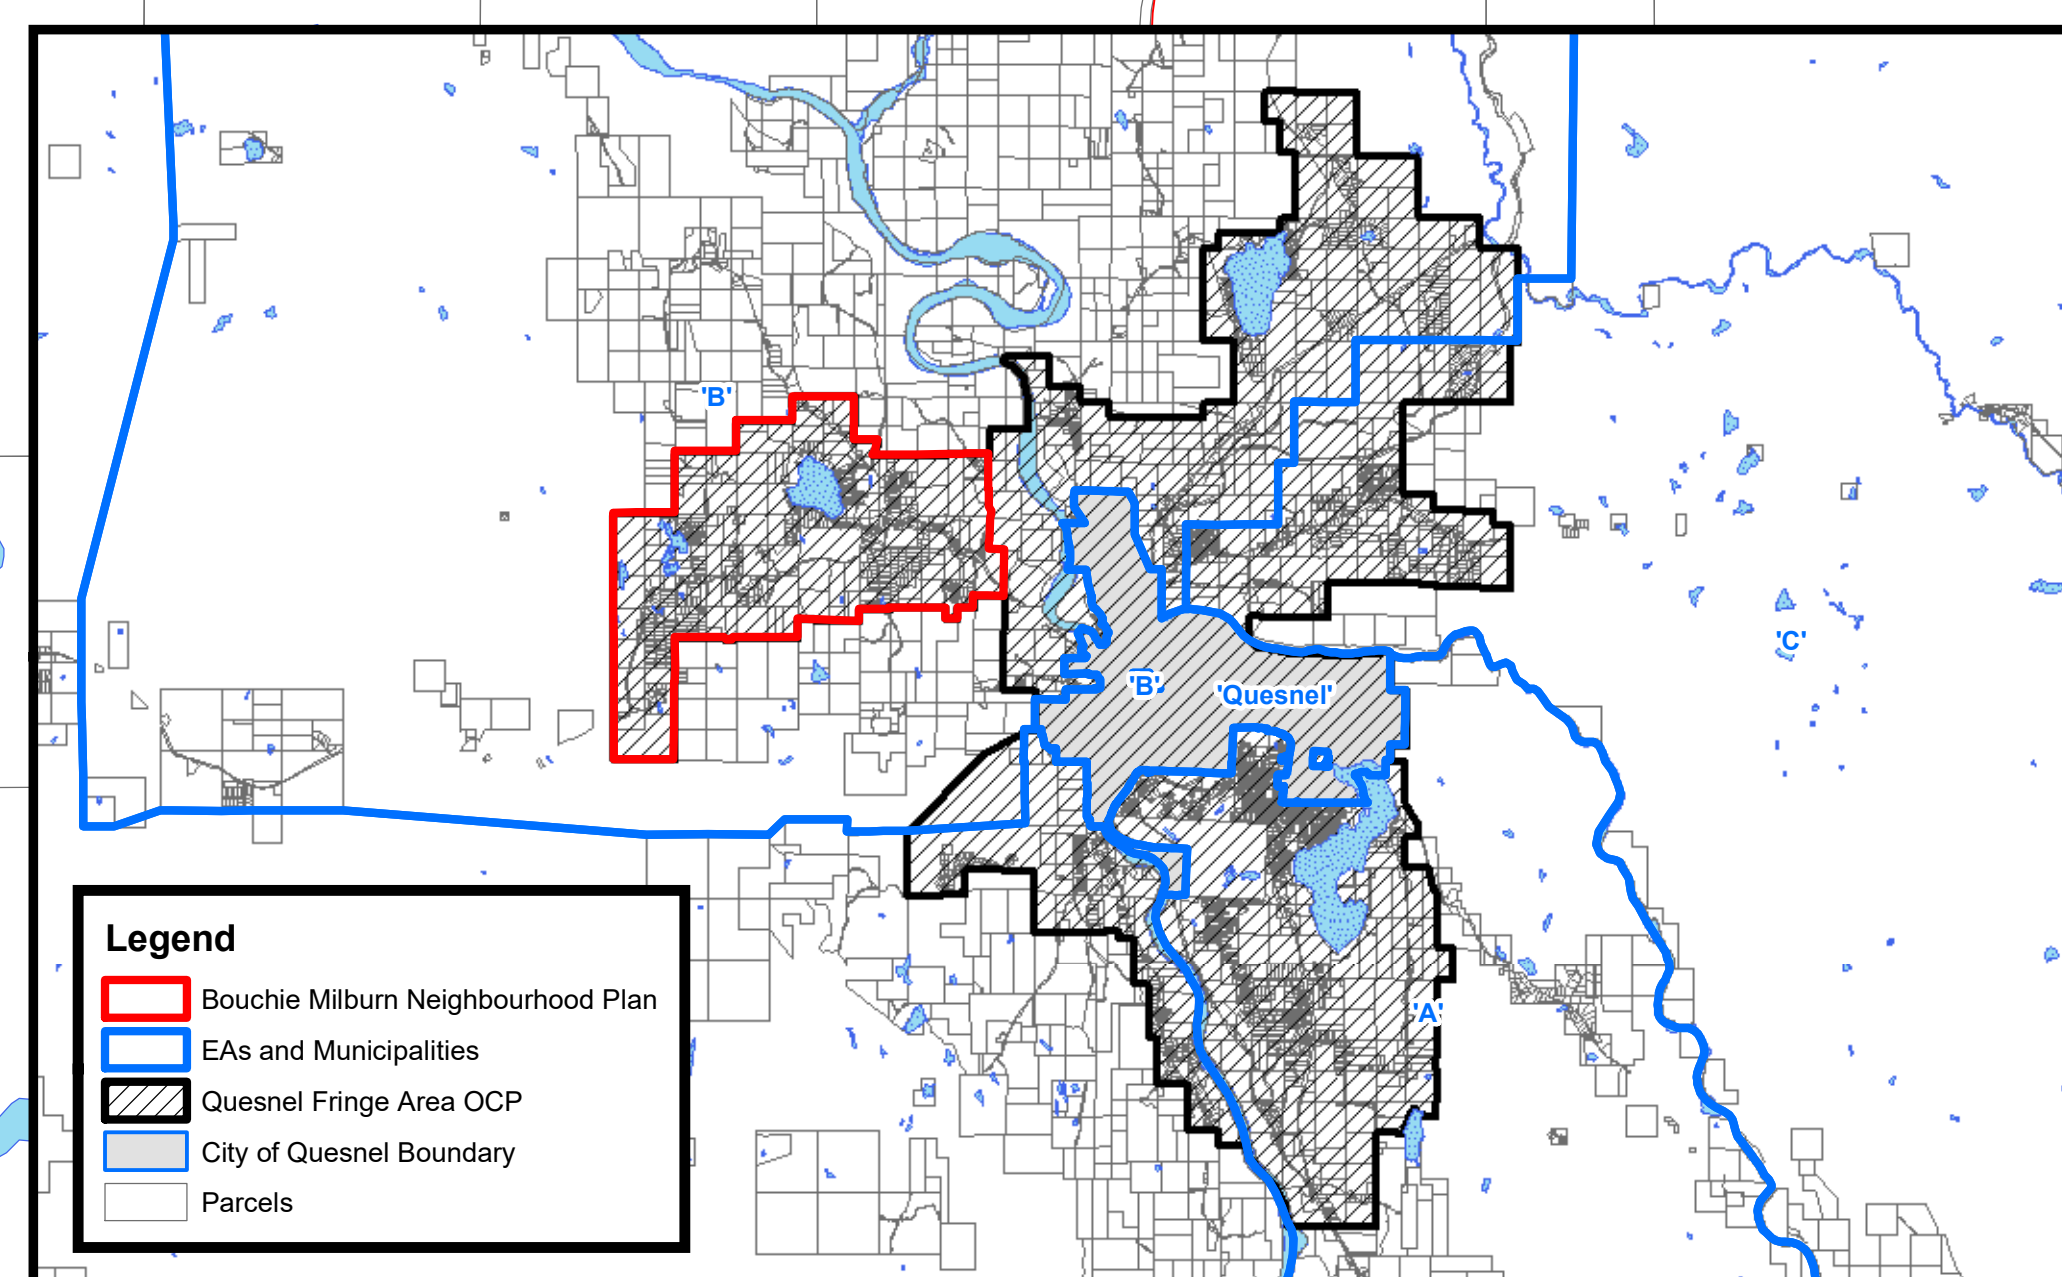

**BOUCHIE-MILBURN  
NEIGHBOURHOOD  
PLAN**

**DRAFT**

**MAP A - Plan Area**

**Legend**

- Bouchie Milburn Neighbourhood Plan
- Quesnel Fringe Area OCP Boundary 2020
- EAs and Municipalities
- City of Quesnel Boundary
- Parcels
- Roads

- Legend**
- Bouchie Milburn Neighbourhood Plan
  - EAs and Municipalities
  - Quesnel Fringe Area OCP
  - City of Quesnel Boundary
  - Parcels

0 500 1,000 2,000 m

Date Saved: 2020-04-17 1:54:26 PM