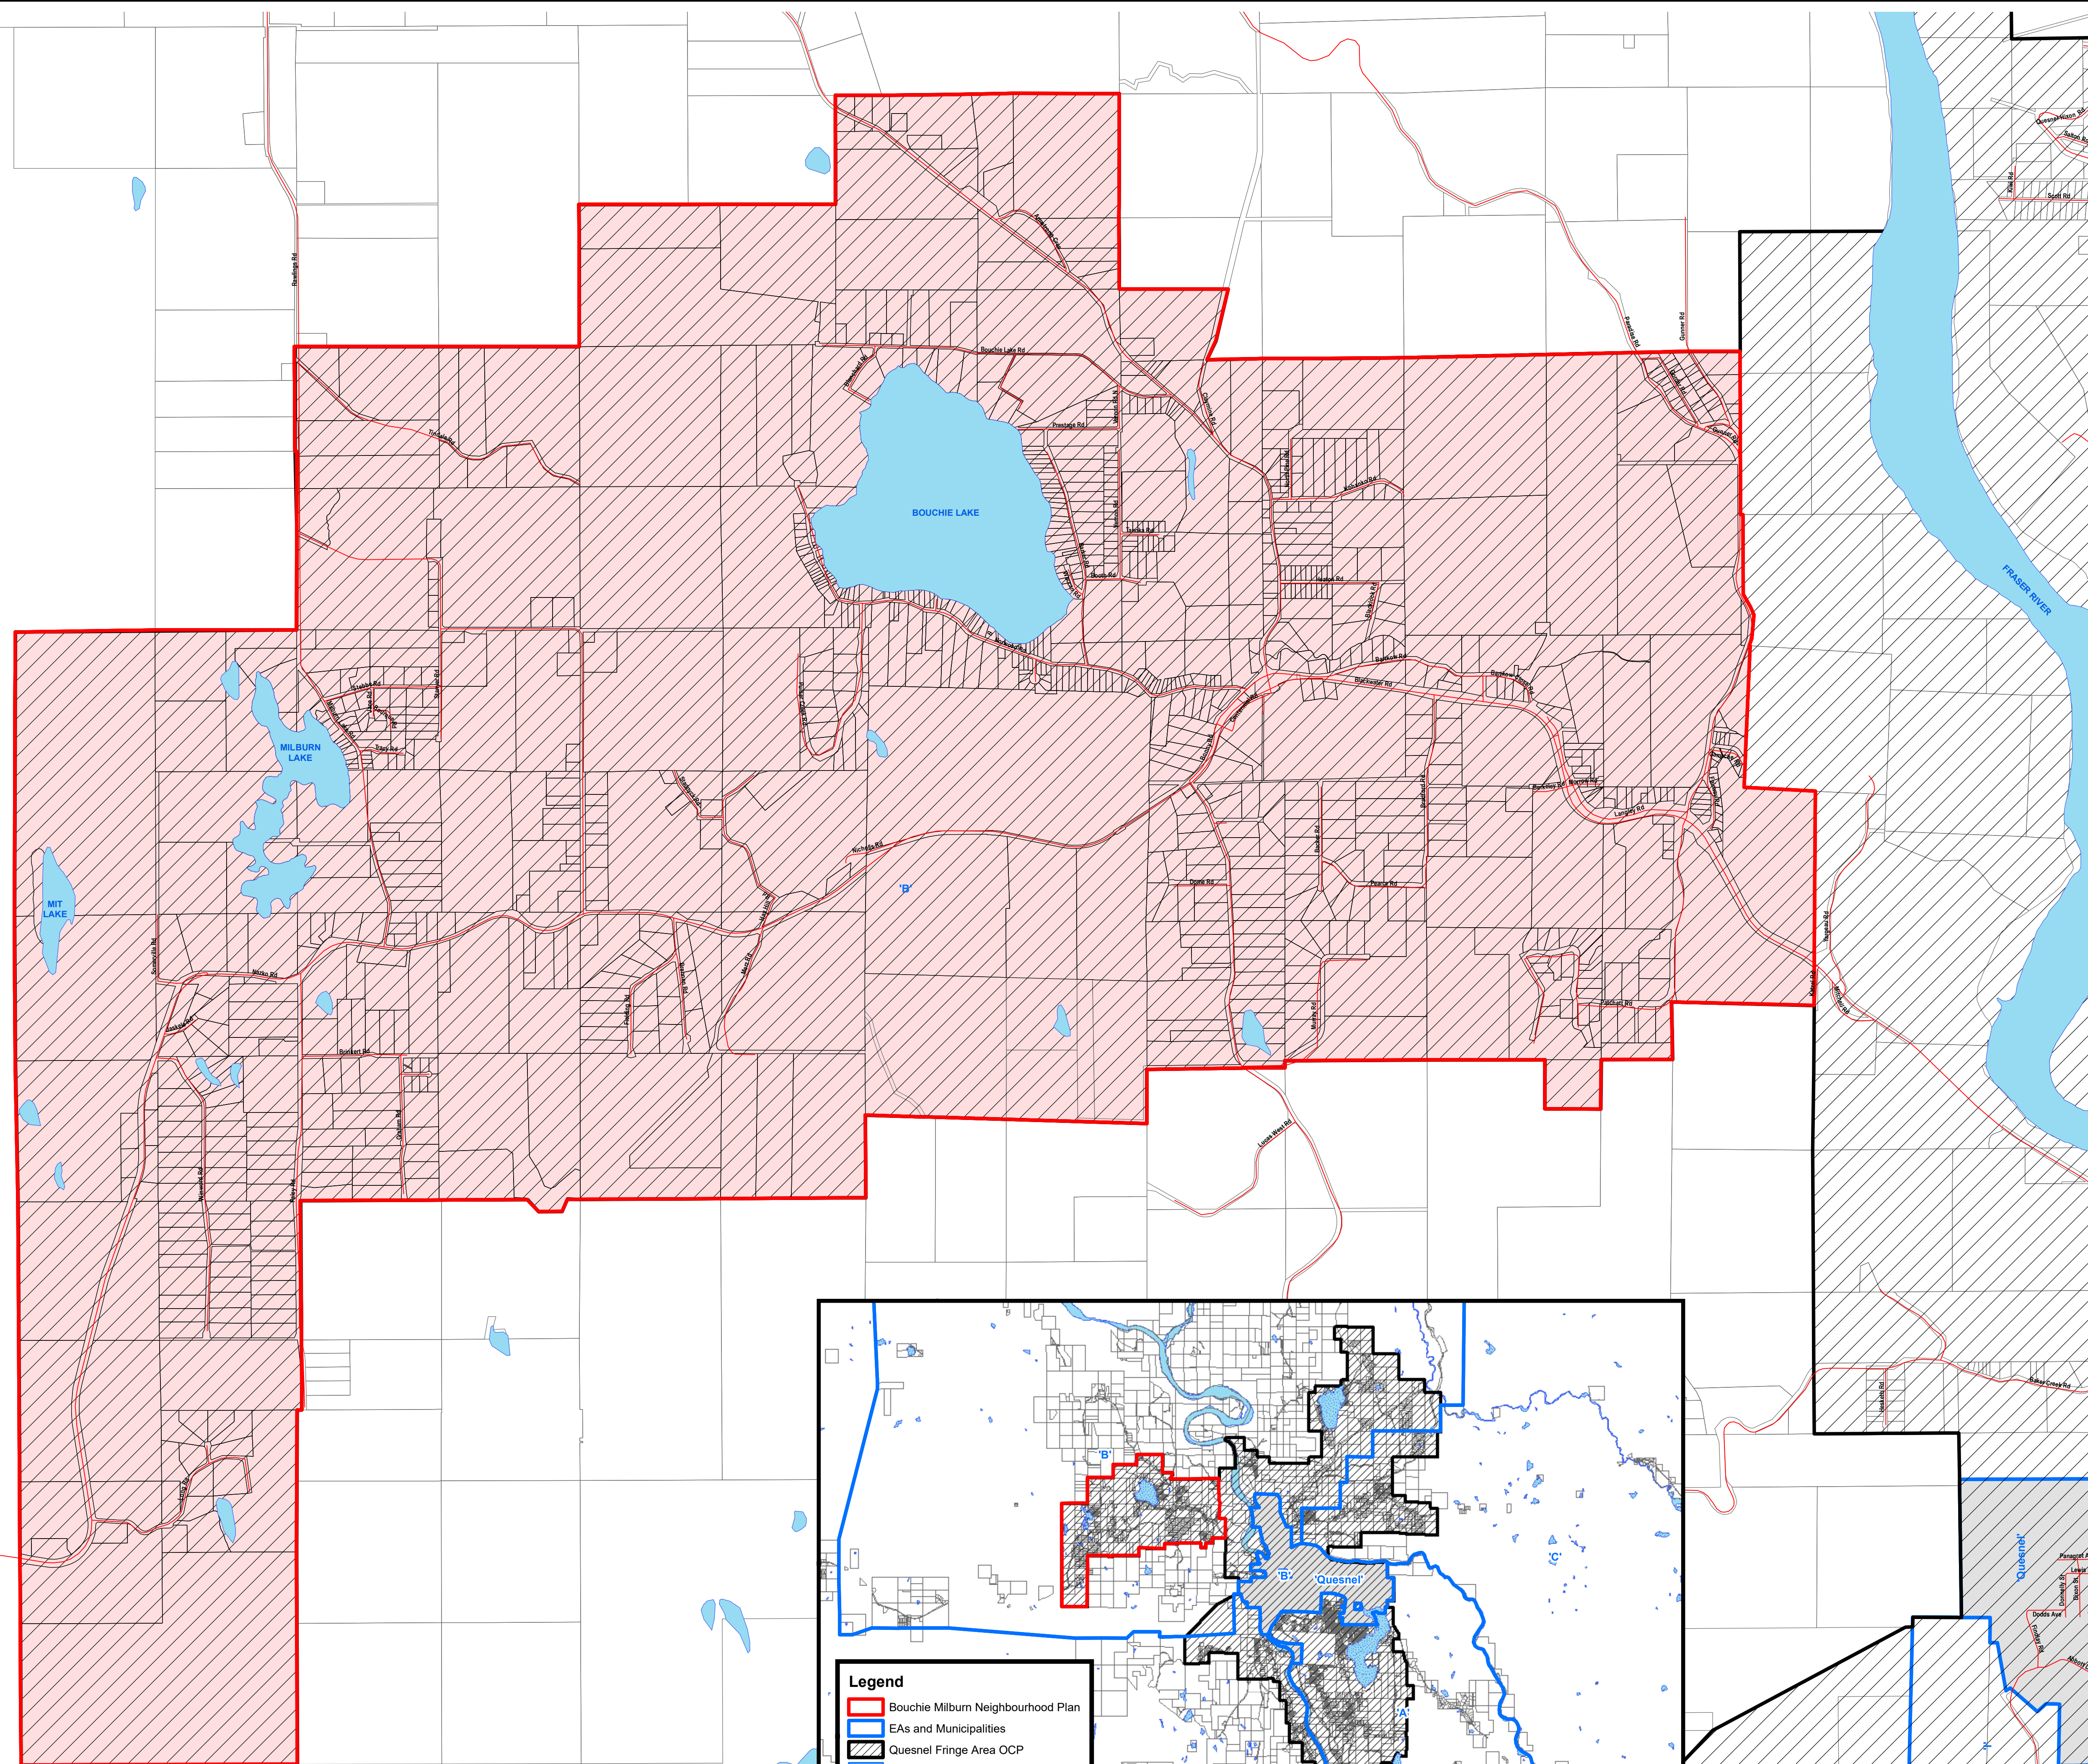

**BOUCHIE-MILBURN  
NEIGHBOURHOOD  
PLAN**

**DRAFT**

**MAP A - Plan Area**

**Legend**

- Bouchie Milburn Neighbourhood Plan
- Quesnel Fringe Area OCP Boundary 2020
- EAs and Municipalities
- City of Quesnel Boundary
- Parcels
- Roads

- Legend**
- Bouchie Milburn Neighbourhood Plan
  - EAs and Municipalities
  - Quesnel Fringe Area OCP
  - City of Quesnel Boundary
  - Parcels

0 500 1,000 2,000 m

Date Saved: 2020-04-17 1:54:26 PM