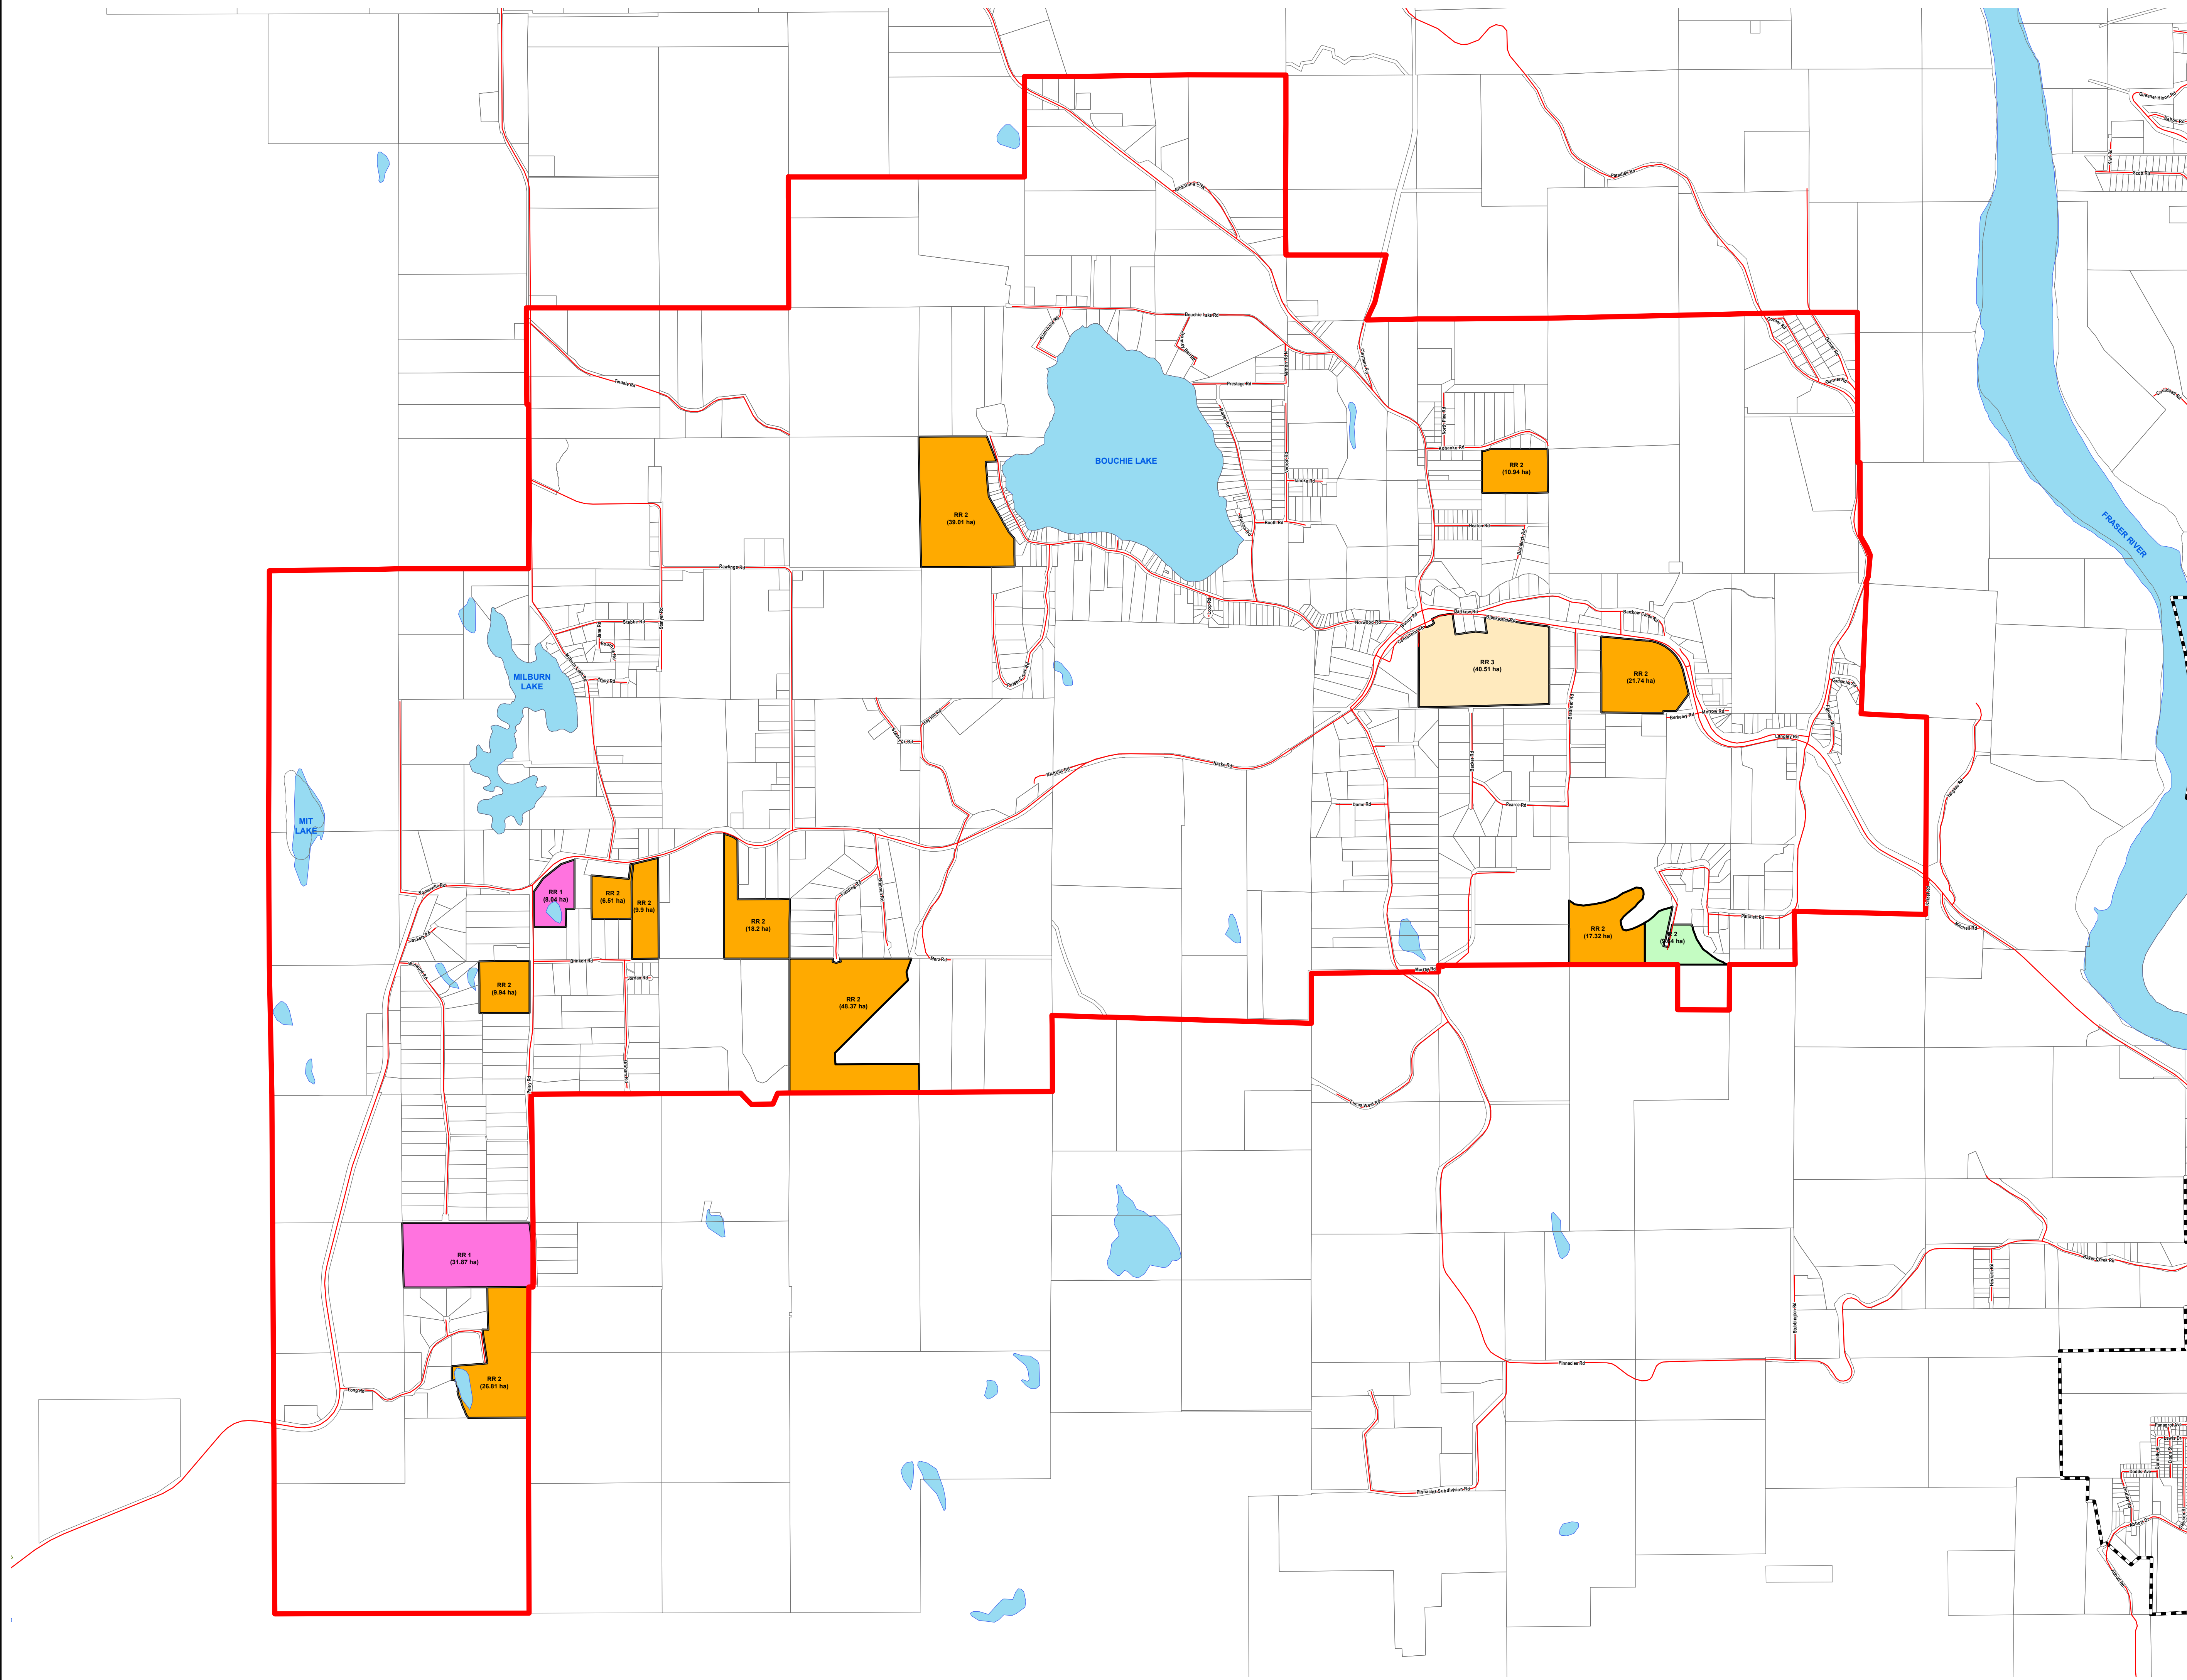

**BOUCHIE-MILBURN
NEIGHBOURHOOD
PLAN**

DRAFT

**MAP G - Potential Subdivision
Parcels**

Legend

- Bouchie Milburn Neighbourhood Plan
- Parcels
- Roads
- Current Zone**
- R 2
- RR 1
- RR 2
- RR 3

DISCLAIMER: This map shows potential for major subdivisions at time of plan adoption and is not intended to be exhaustive. Reference to subdivision potential is conceptual only and does not imply any form of present or future development approvals.