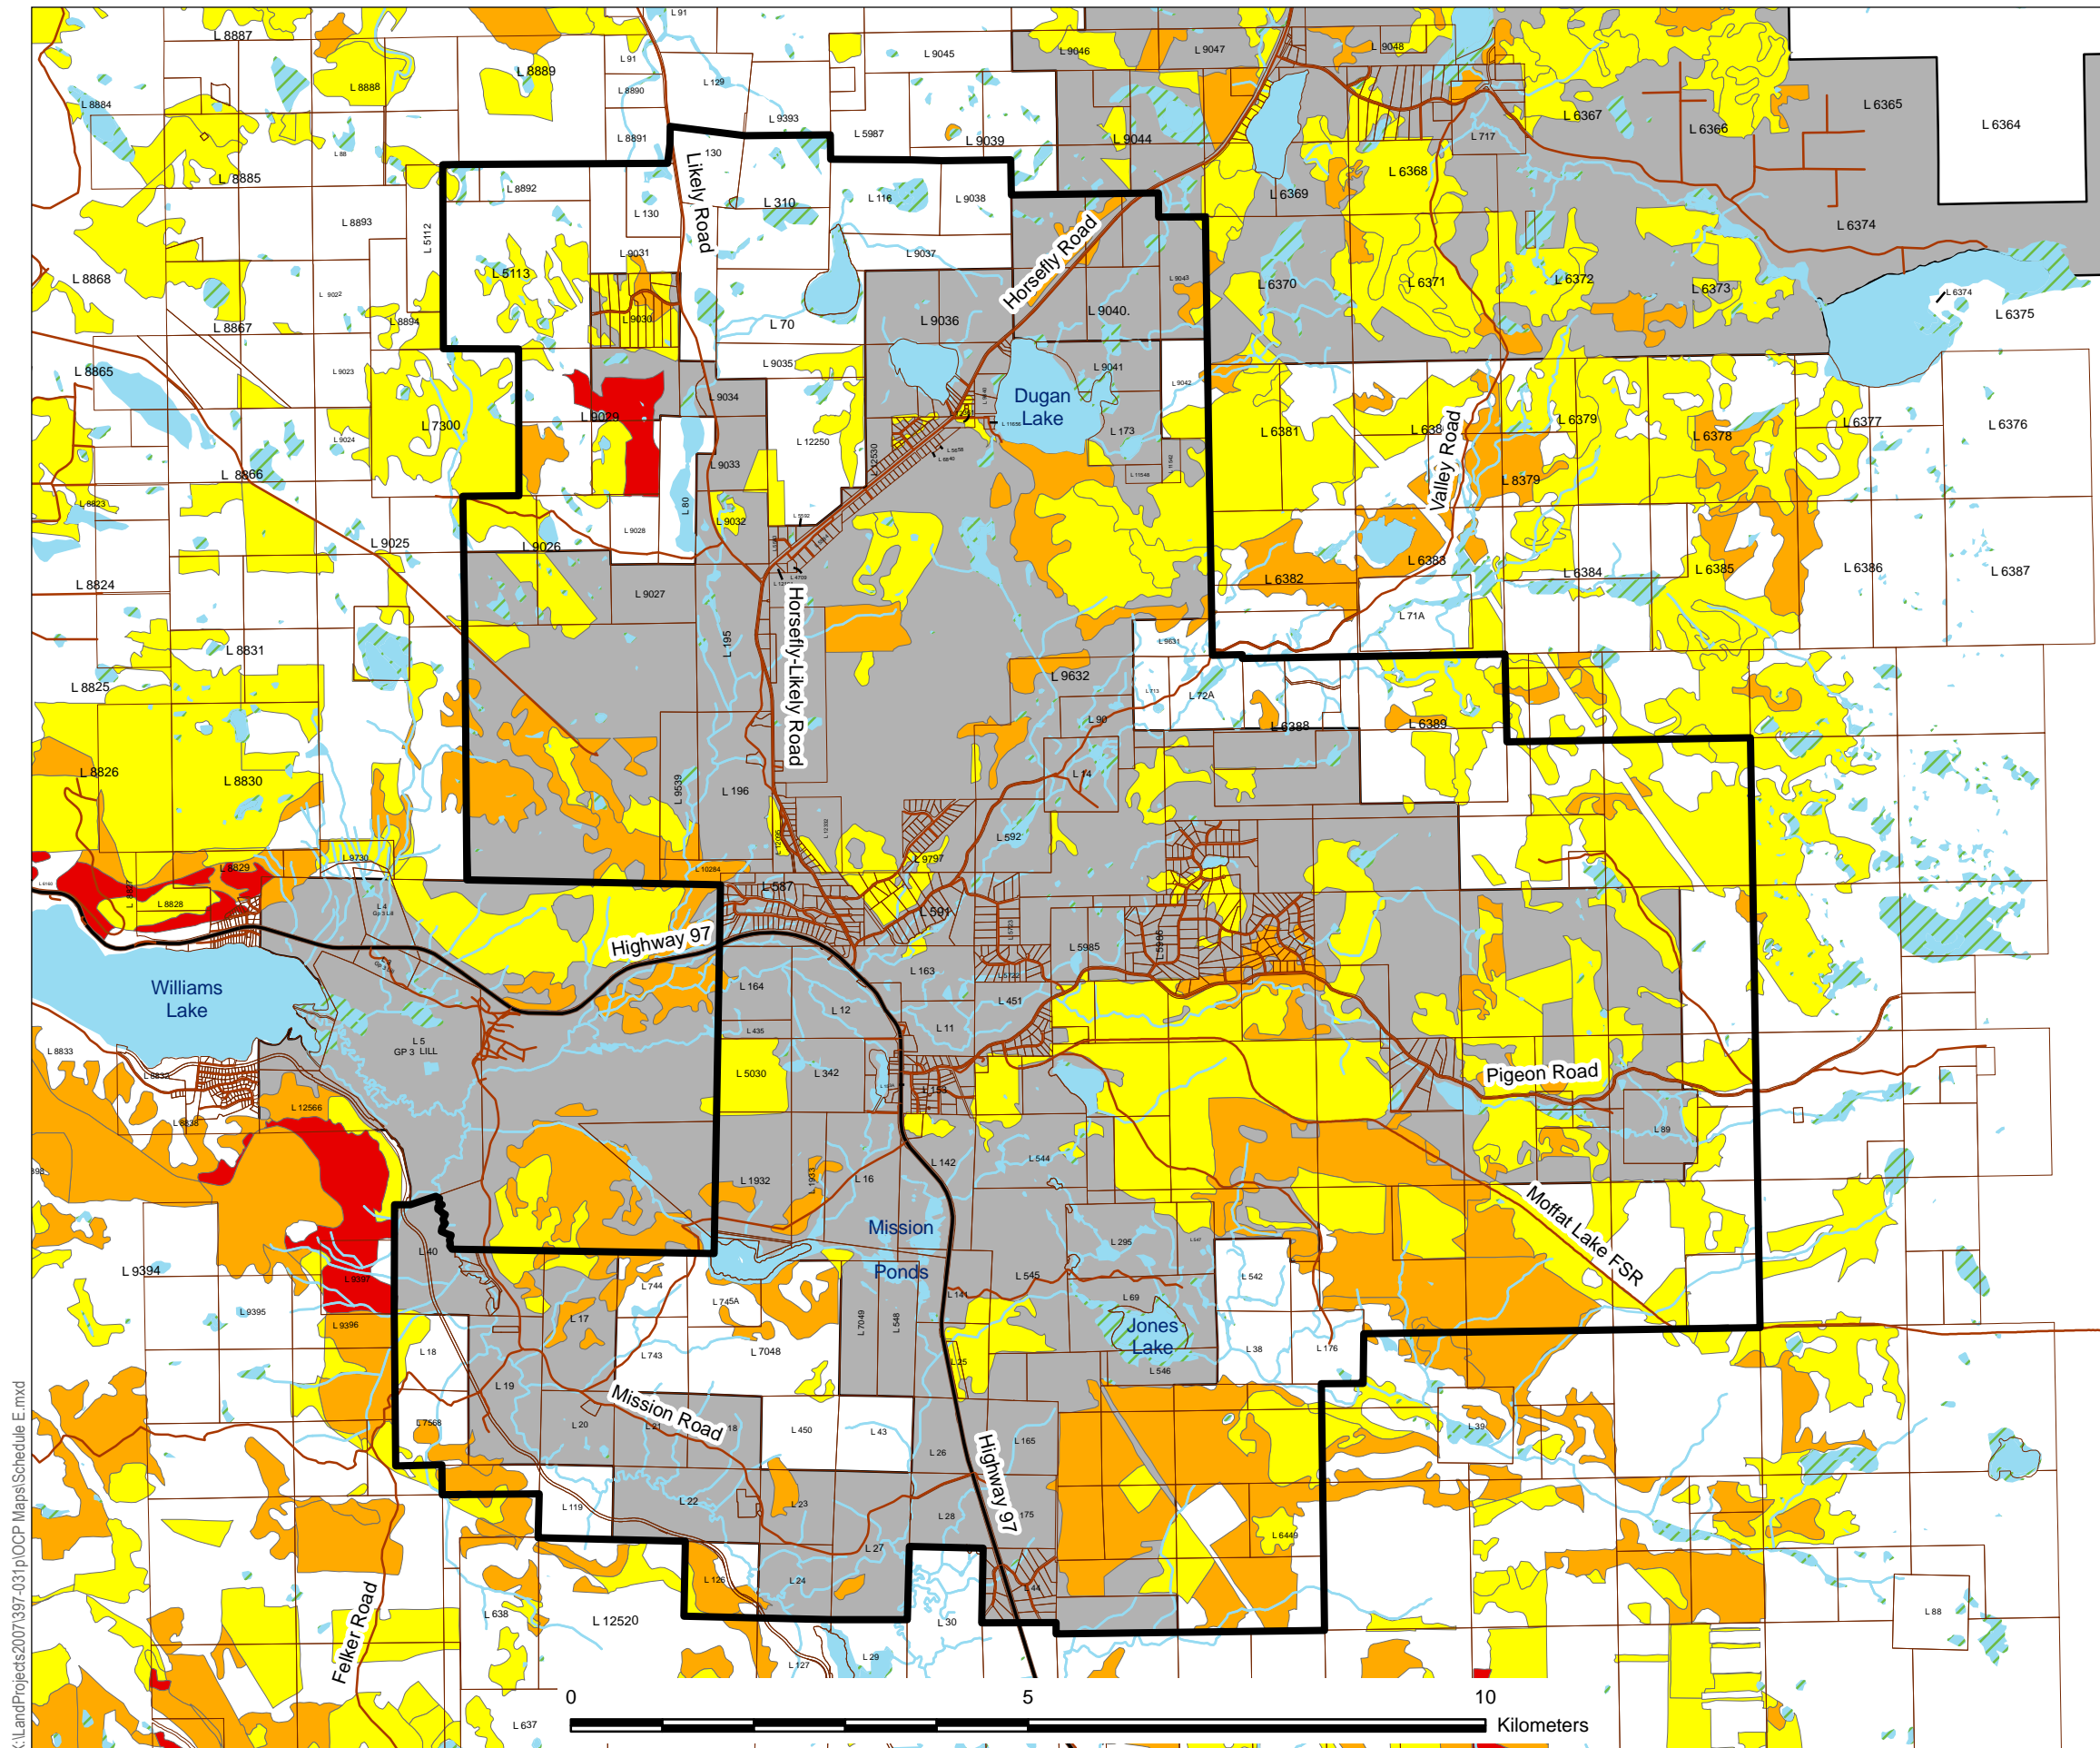

150 MILE HOUSE AREA OFFICIAL COMMUNITY PLAN

Schedule E - Wildfire Probability

LEGEND

-  Official Community Plan Boundary
-  Fire Protection Area
- High Wildfire Risk Areas:
 -  Extreme Wildfire Risk
 -  Very High Wildfire Risk
 -  High Wildfire Risk

X:\LandProjects\20071397-031\OCP Maps\Schedule E.mxd

1:75,000

Map Produced: October 15, 2010