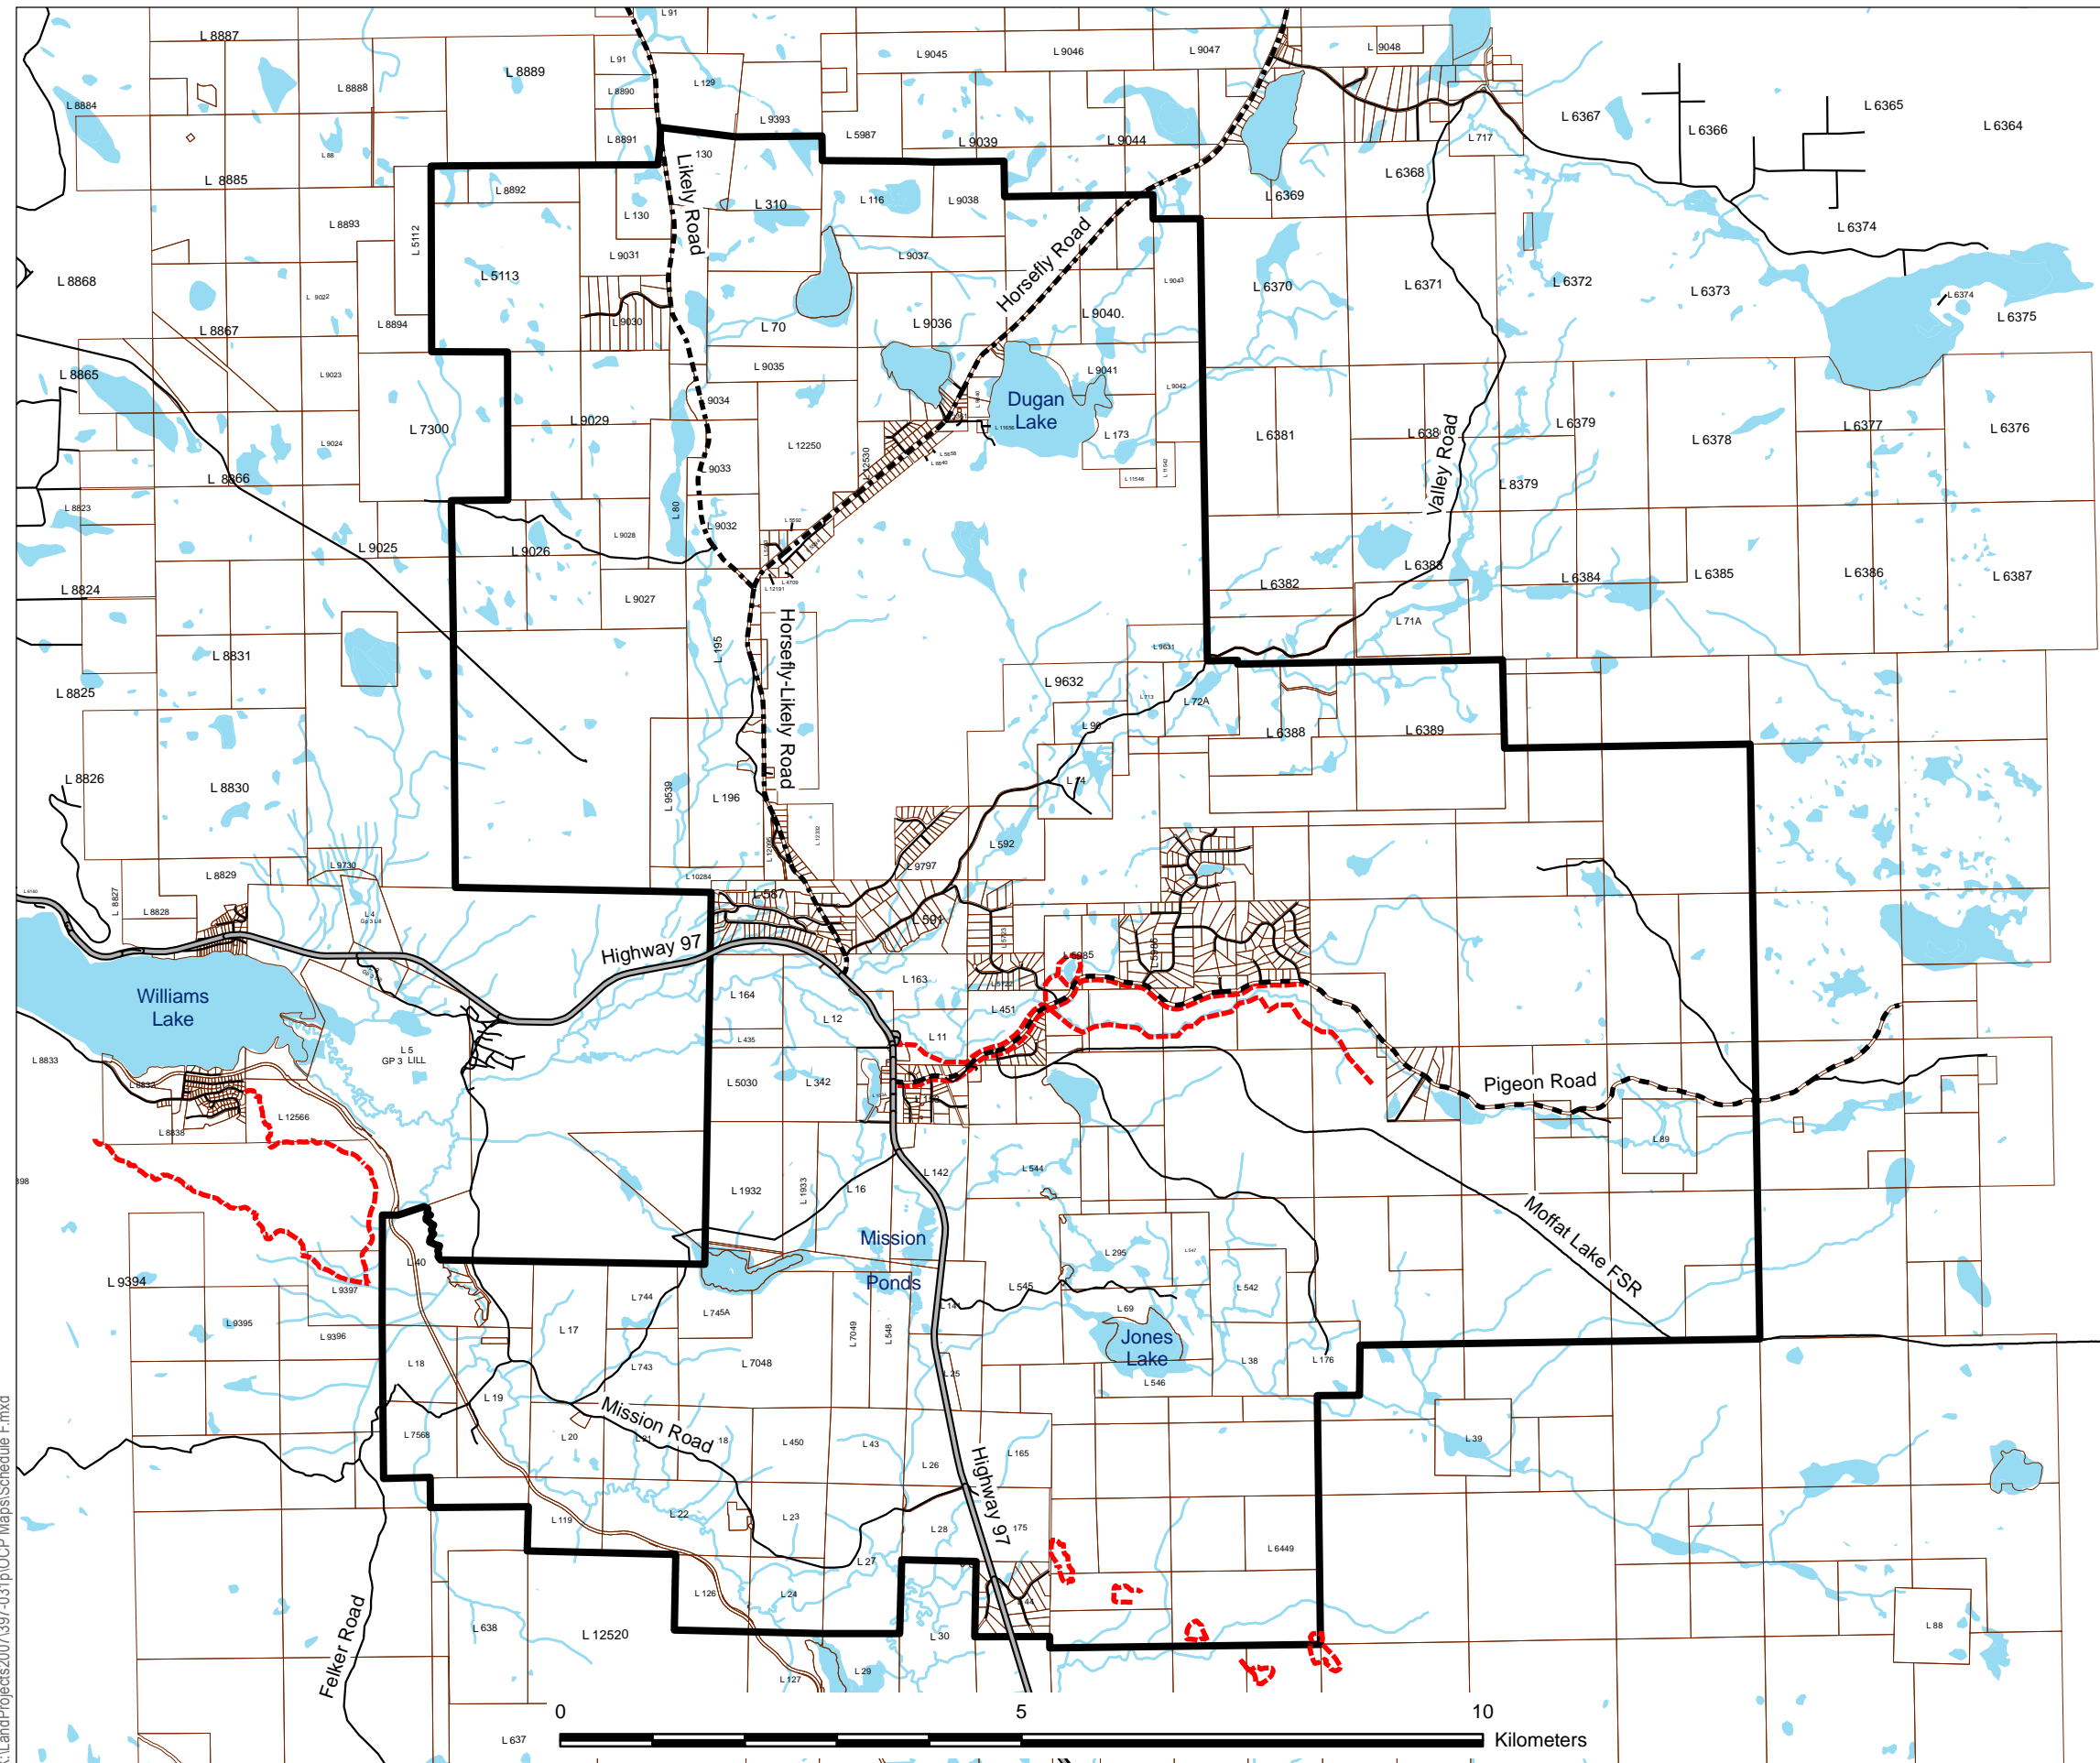

150 MILE HOUSE AREA OFFICIAL COMMUNITY PLAN

Schedule F - Road and Trail Network Plan

LEGEND

- Official Community Plan Boundary
- Roads
- Highway 97
- Major Collector Road
- Minor Collector Road
- Trails (Existing and Proposed)

1:75,000

Map Produced: October 15, 2010