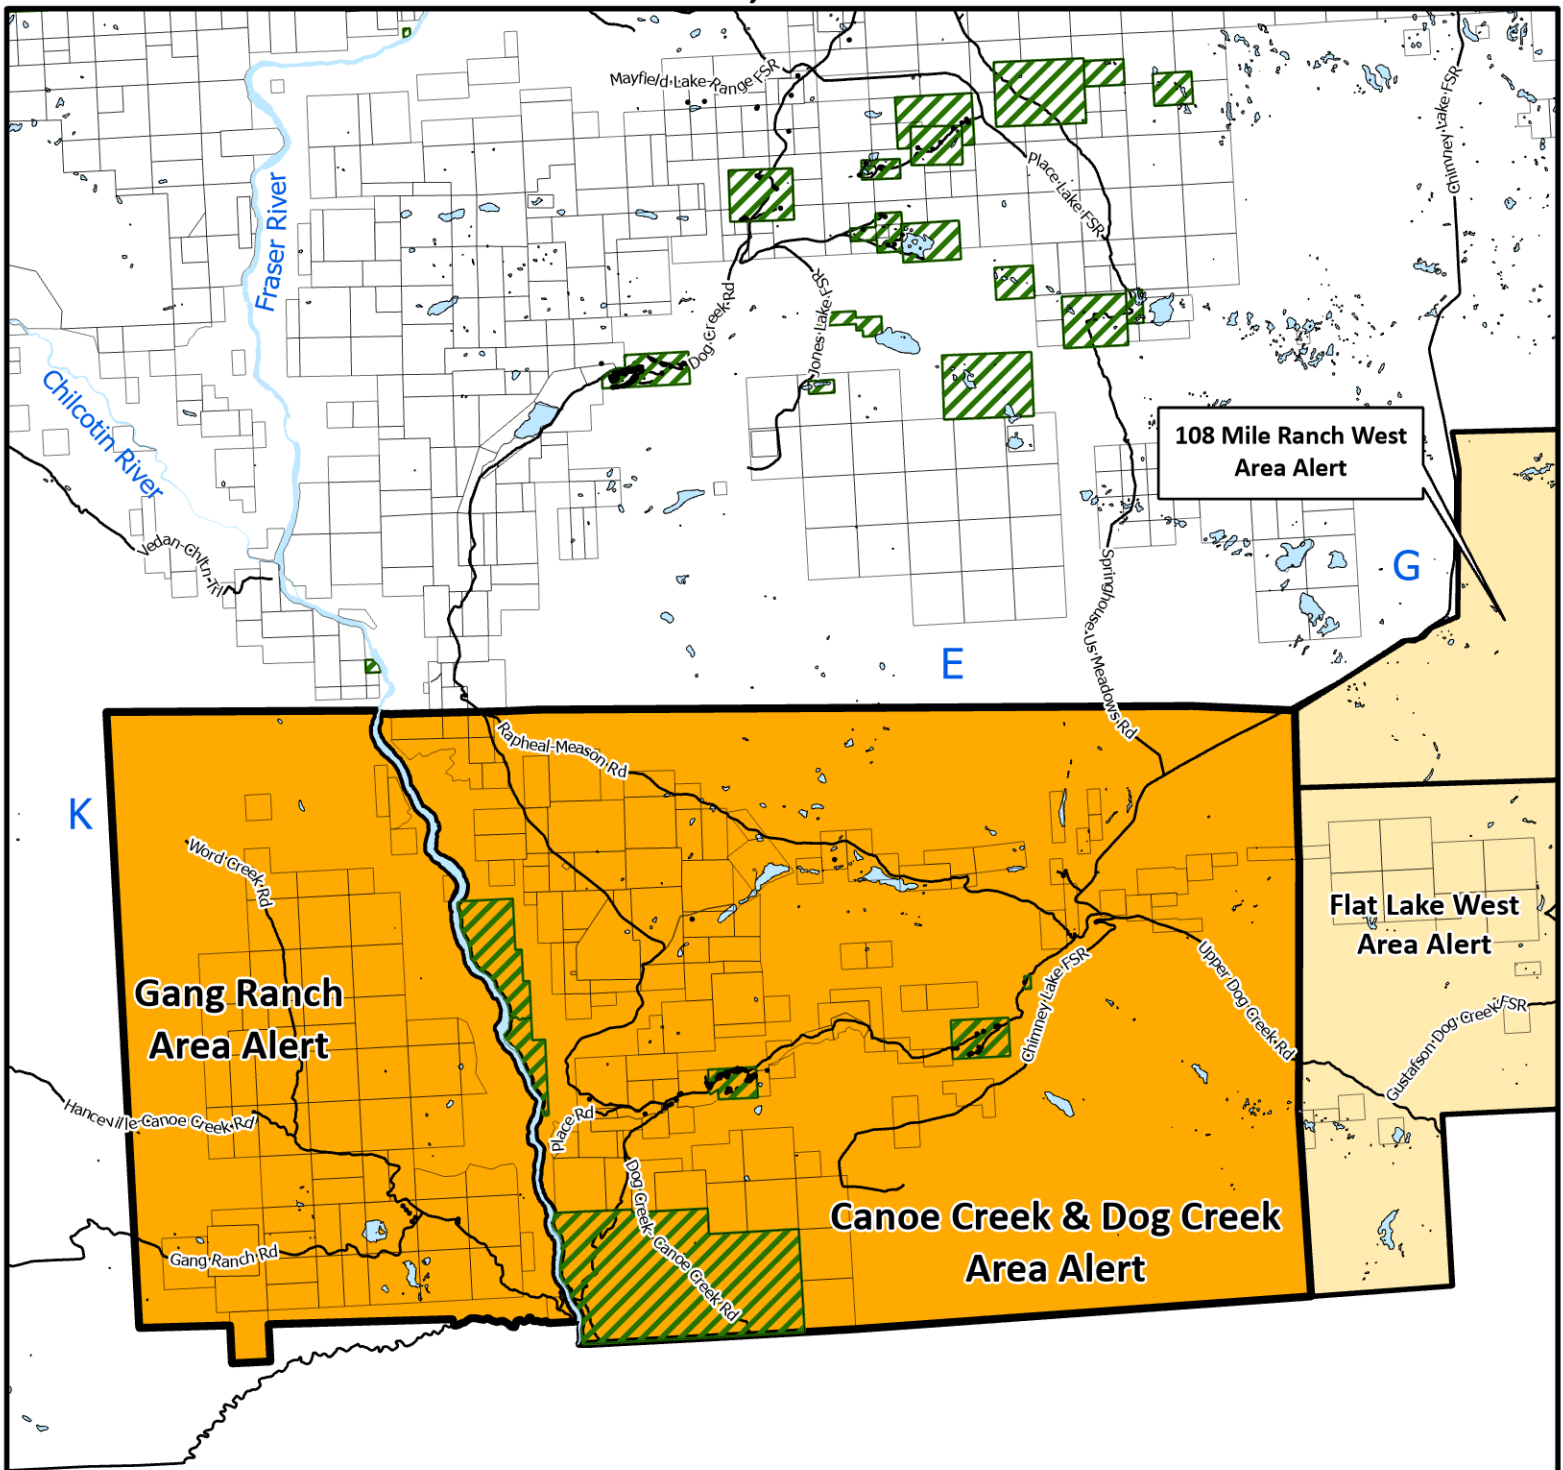

CRD Evacuation Alerts Gang Ranch Area & Canoe Creek – Dog Creek Area

Thursday, August 5, 2021 at 6:00 pm

Evacuation Alerts have been issued by Cariboo Regional District at the Emergency Operations Centre (EOC).

Because of the potential danger to life and health due to fire, the Cariboo Regional District has issued Evacuation Alerts for the following areas:

See attached map

Evacuation Alerts have been issued to prepare you to evacuate your premises or property should it be required.

Legend

- GANG RANCH - CANOE CREEK AND DOG CREEK AREA ALERT
- EXISTING ALERT
- First Nations Reserves