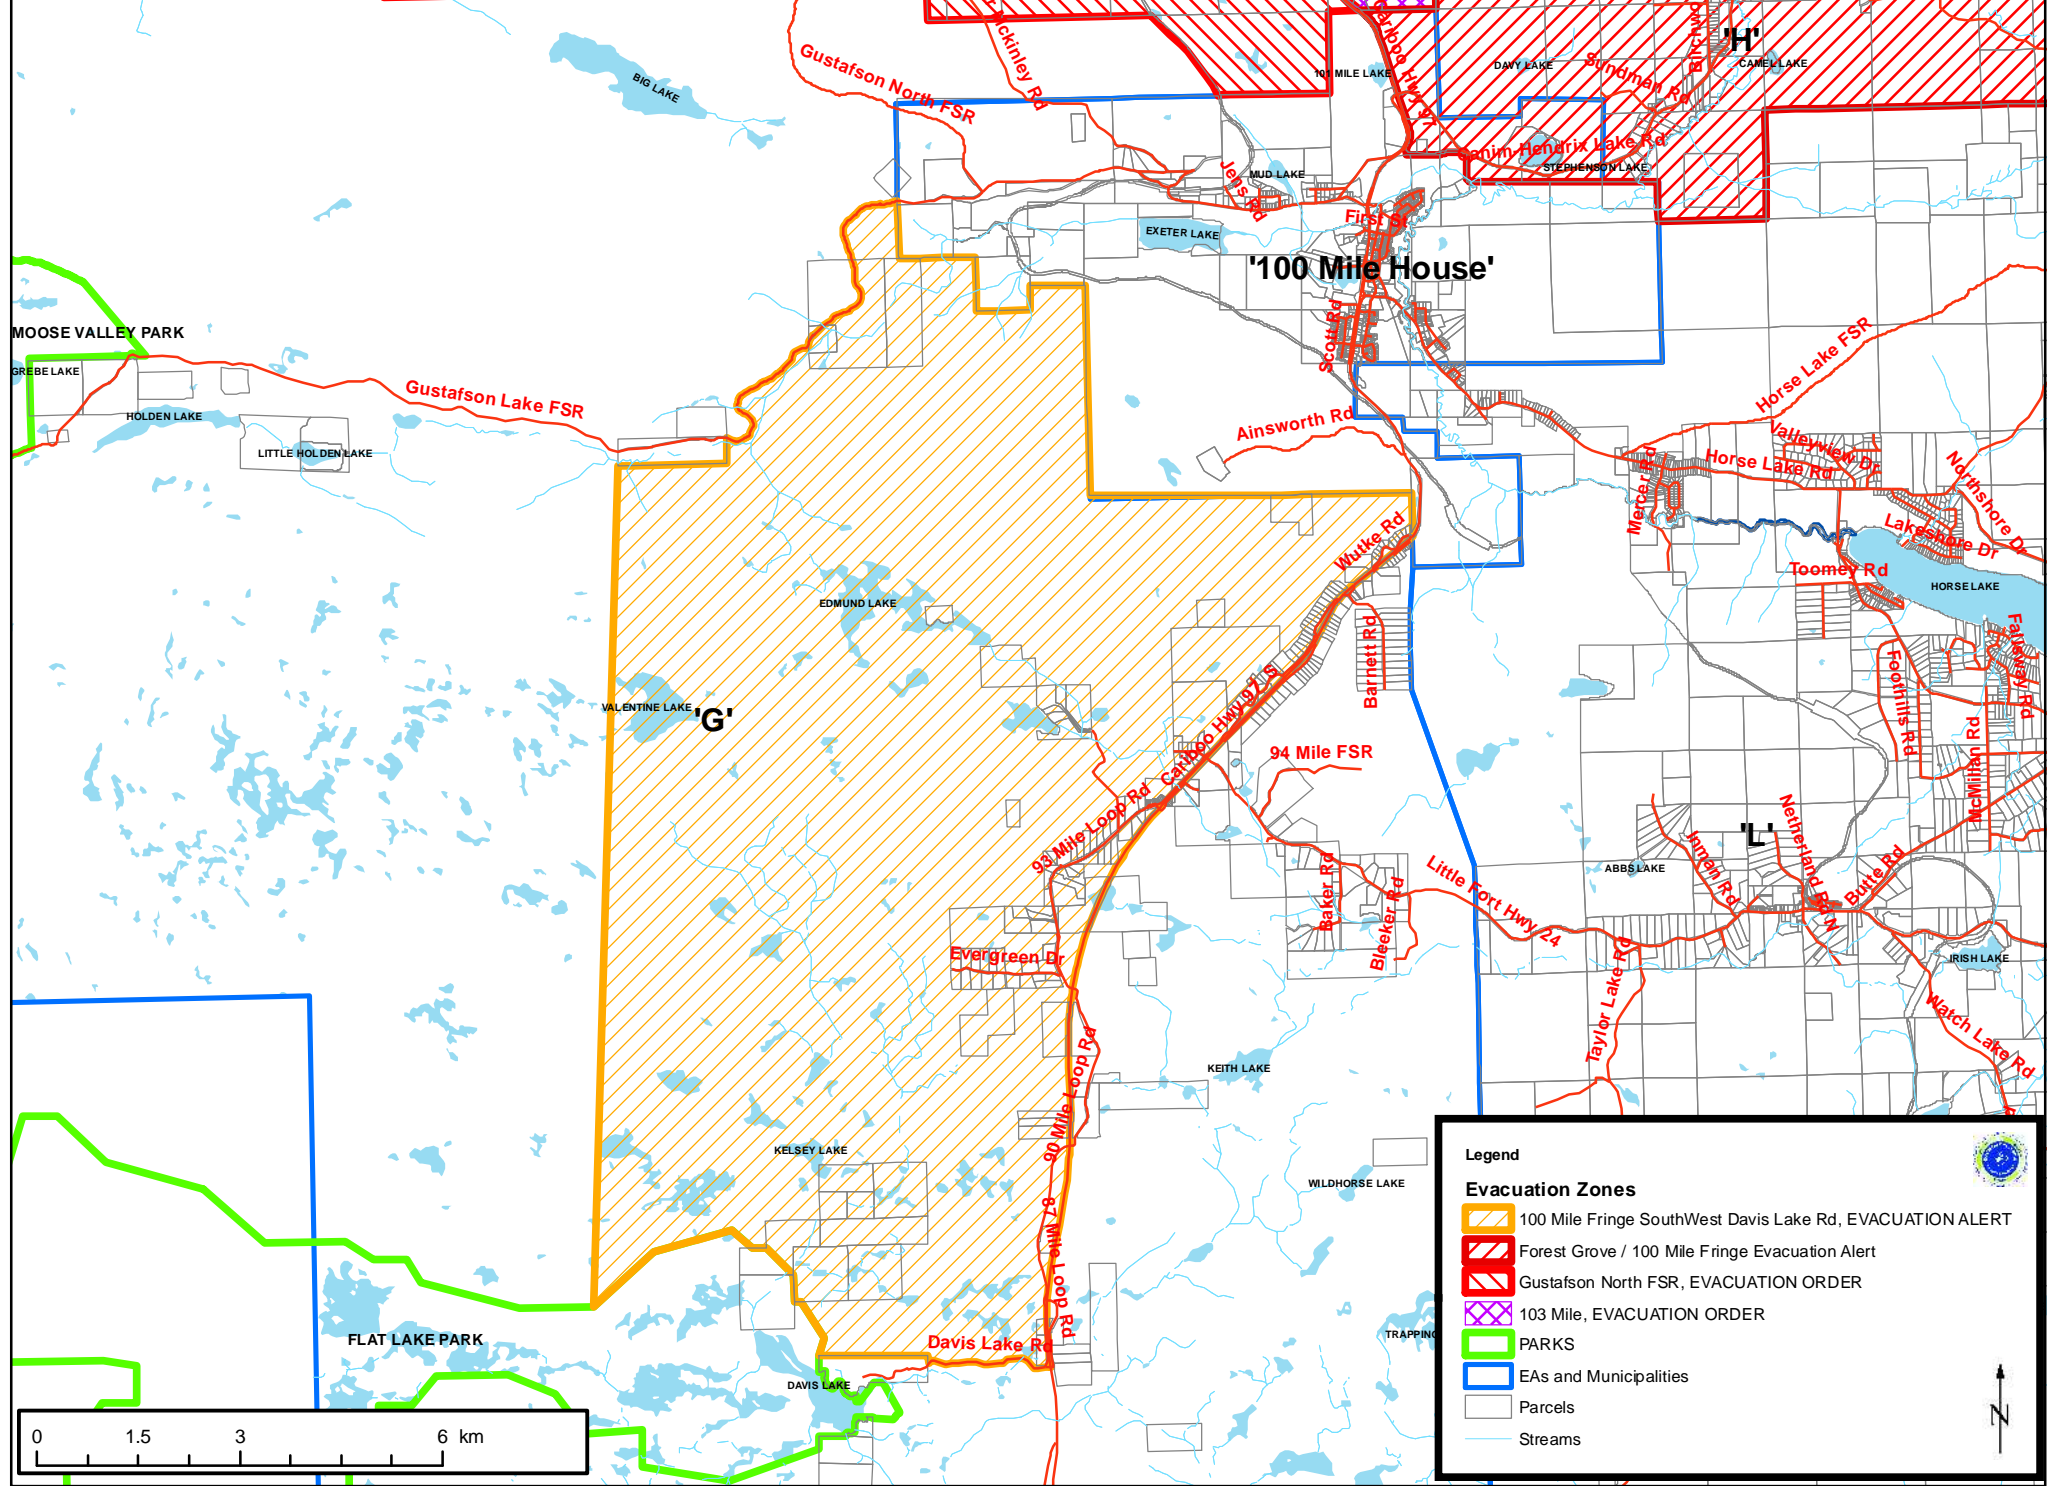

# CRD Evacuation Alert - 100 Mile Fringe Southwest Davis Lake Rd Area

An Evacuation Alert has been issued by Cariboo Regional District at the Emergency Operations Centre (EOC).

Because of the potential danger to life and health, the Cariboo Regional District has issued an Evacuation Alert for the following areas:

From the southern boundary of the District of 100 Mile House, south along the west side of Highway 97 to the Davis Lake Road, West to the Northern boundary of the Flat Lake Provincial Park, North to the Gustafson North FSR (1100 Road) at approximately 10 km, then North East to the west side of the District of 100 Mile.

Map attached

# 100 Mile Fringe Southwest Davis Lake Rd Evacuation Alert, July 10, 2017. 5:45 PM

**Legend**

**Evacuation Zones**

-  100 Mile Fringe SouthWest Davis Lake Rd, EVACUATION ALERT
-  Forest Grove / 100 Mile Fringe Evacuation Alert
-  Gustafson North FSR, EVACUATION ORDER
-  103 Mile, EVACUATION ORDER
-  PARKS
-  EAs and Municipalities
-  Parcels
-  Streams