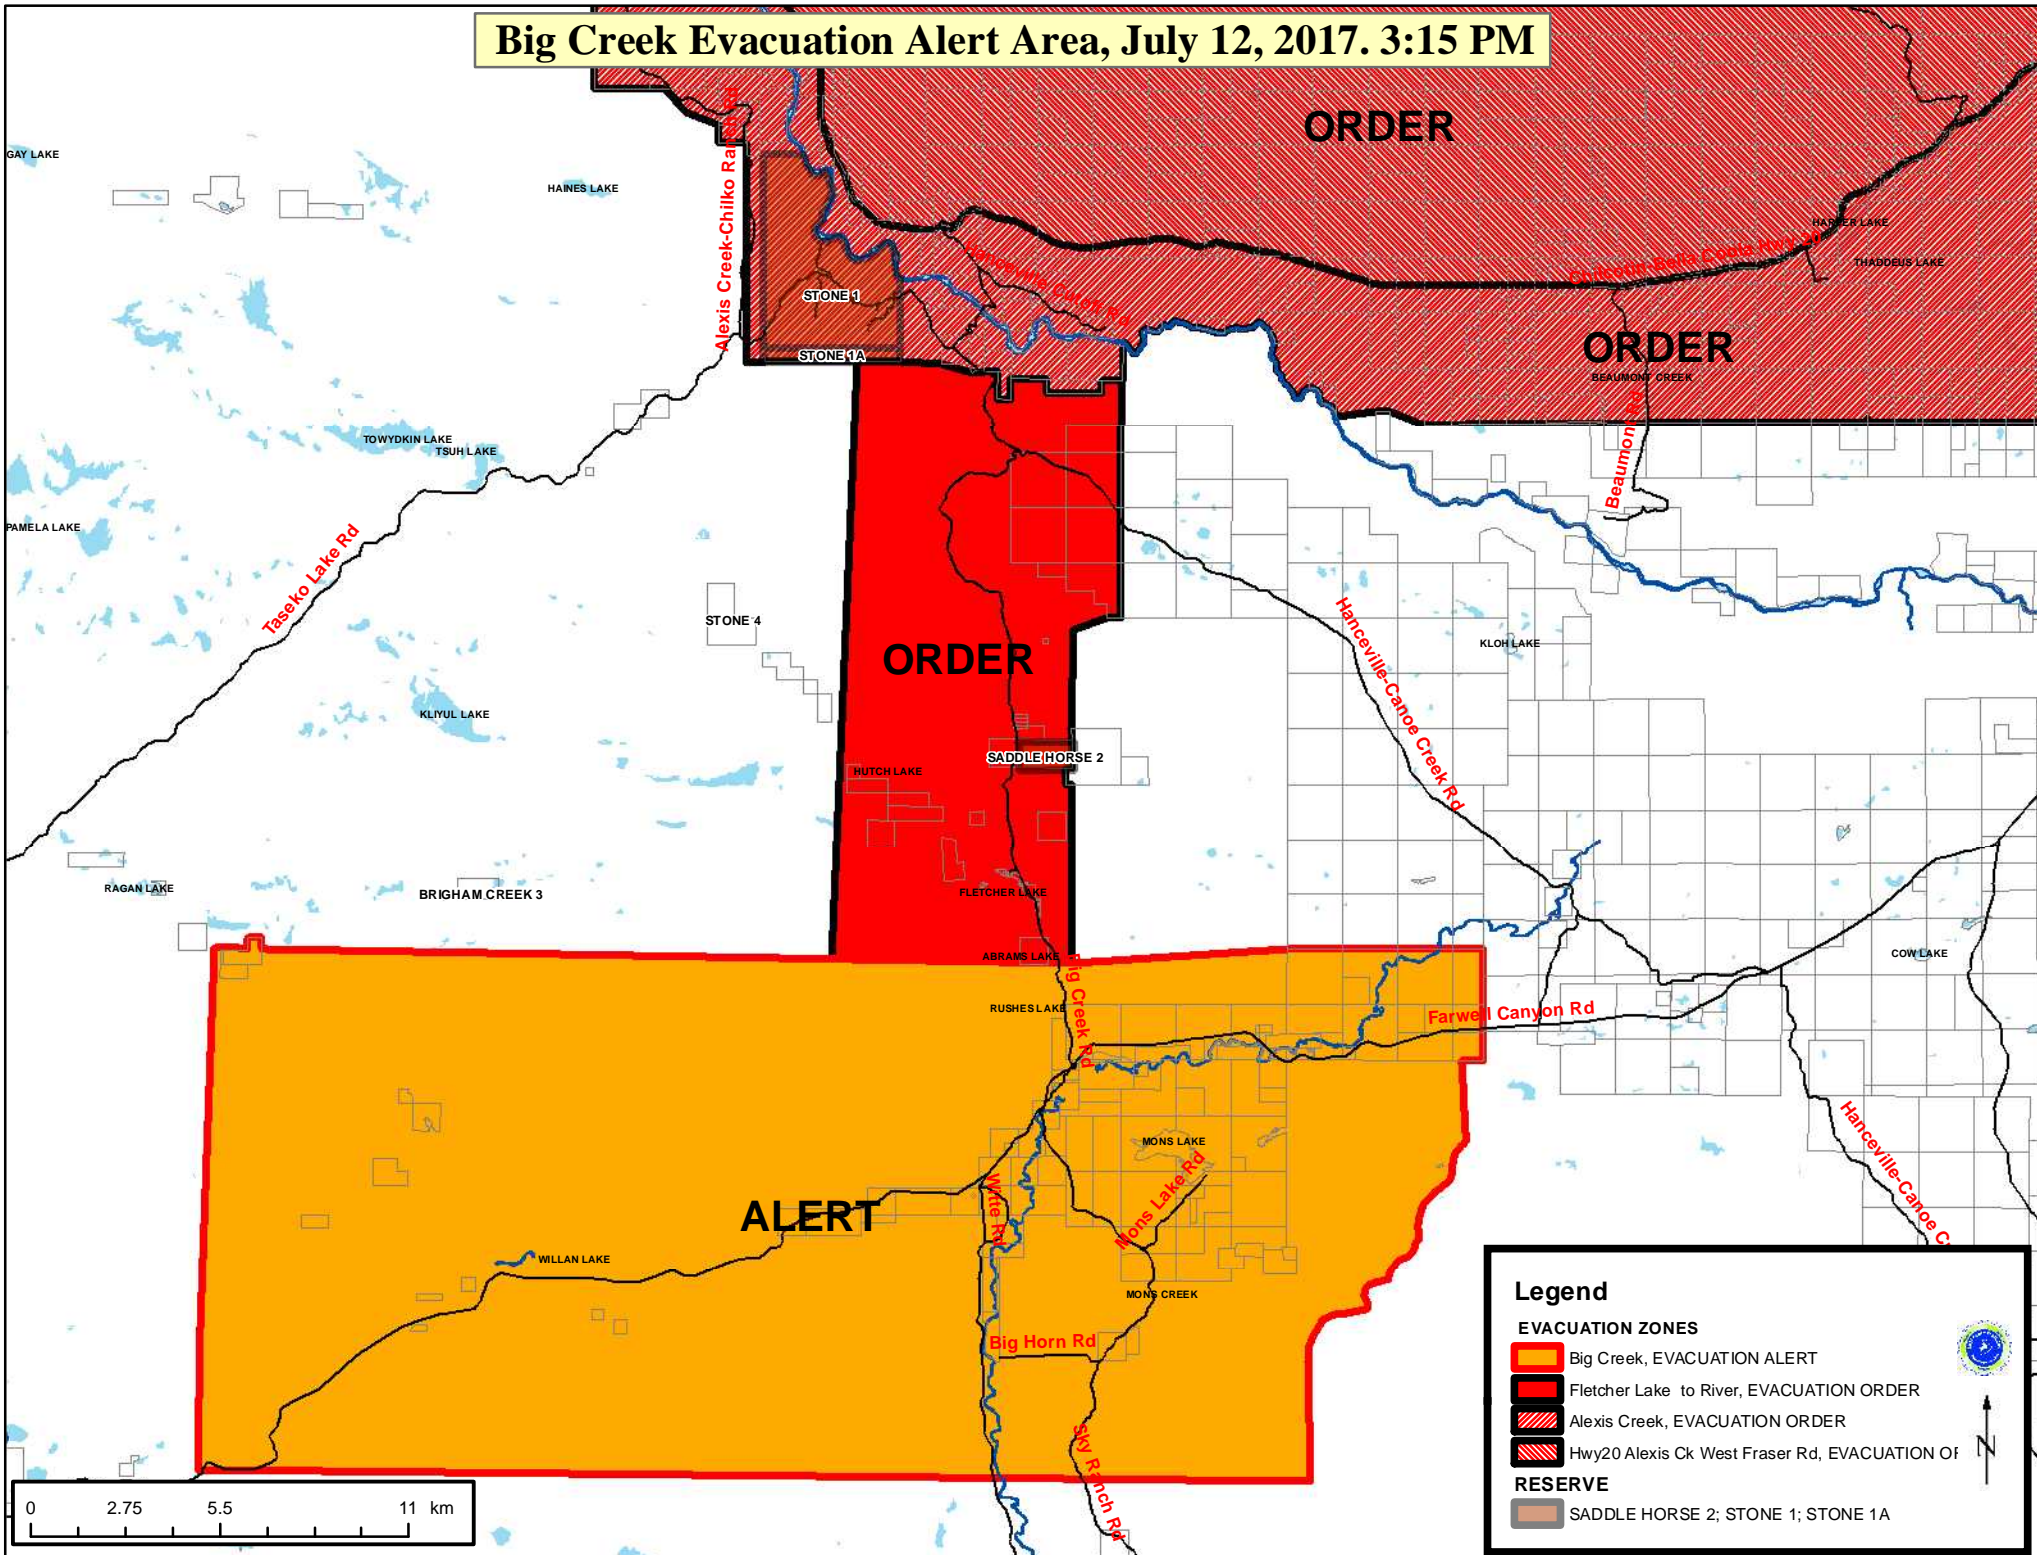

Big Creek Evacuation Alert Area, July 12, 2017. 3:15 PM

Legend

EVACUATION ZONES

- Big Creek, EVACUATION ALERT
- Fletcher Lake to River, EVACUATION ORDER
- Alexis Creek, EVACUATION ORDER
- Hwy20 Alexis Ck West Fraser Rd, EVACUATION OF RESERVE

RESERVE

- SADDLE HORSE 2; STONE 1; STONE 1A