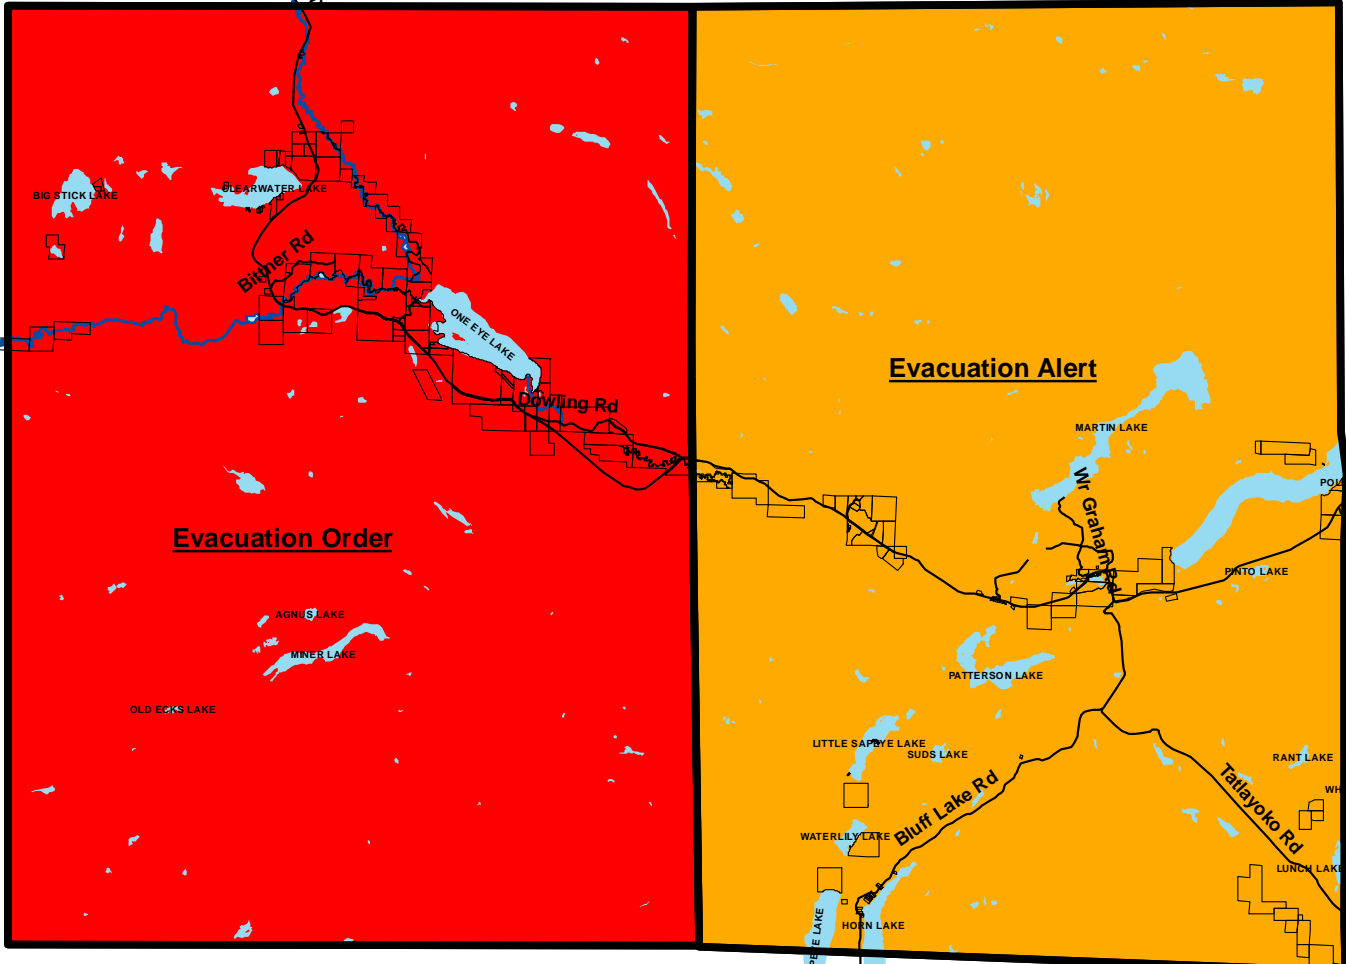

Tatla Lake Evacuation Alert Area, July 14, 2017. 8:45 PM

Legend

Evacuation Zones

- Tatla Lake, EVACUATION ALERT
- Kleena Kleene, EVACUATION ORDER