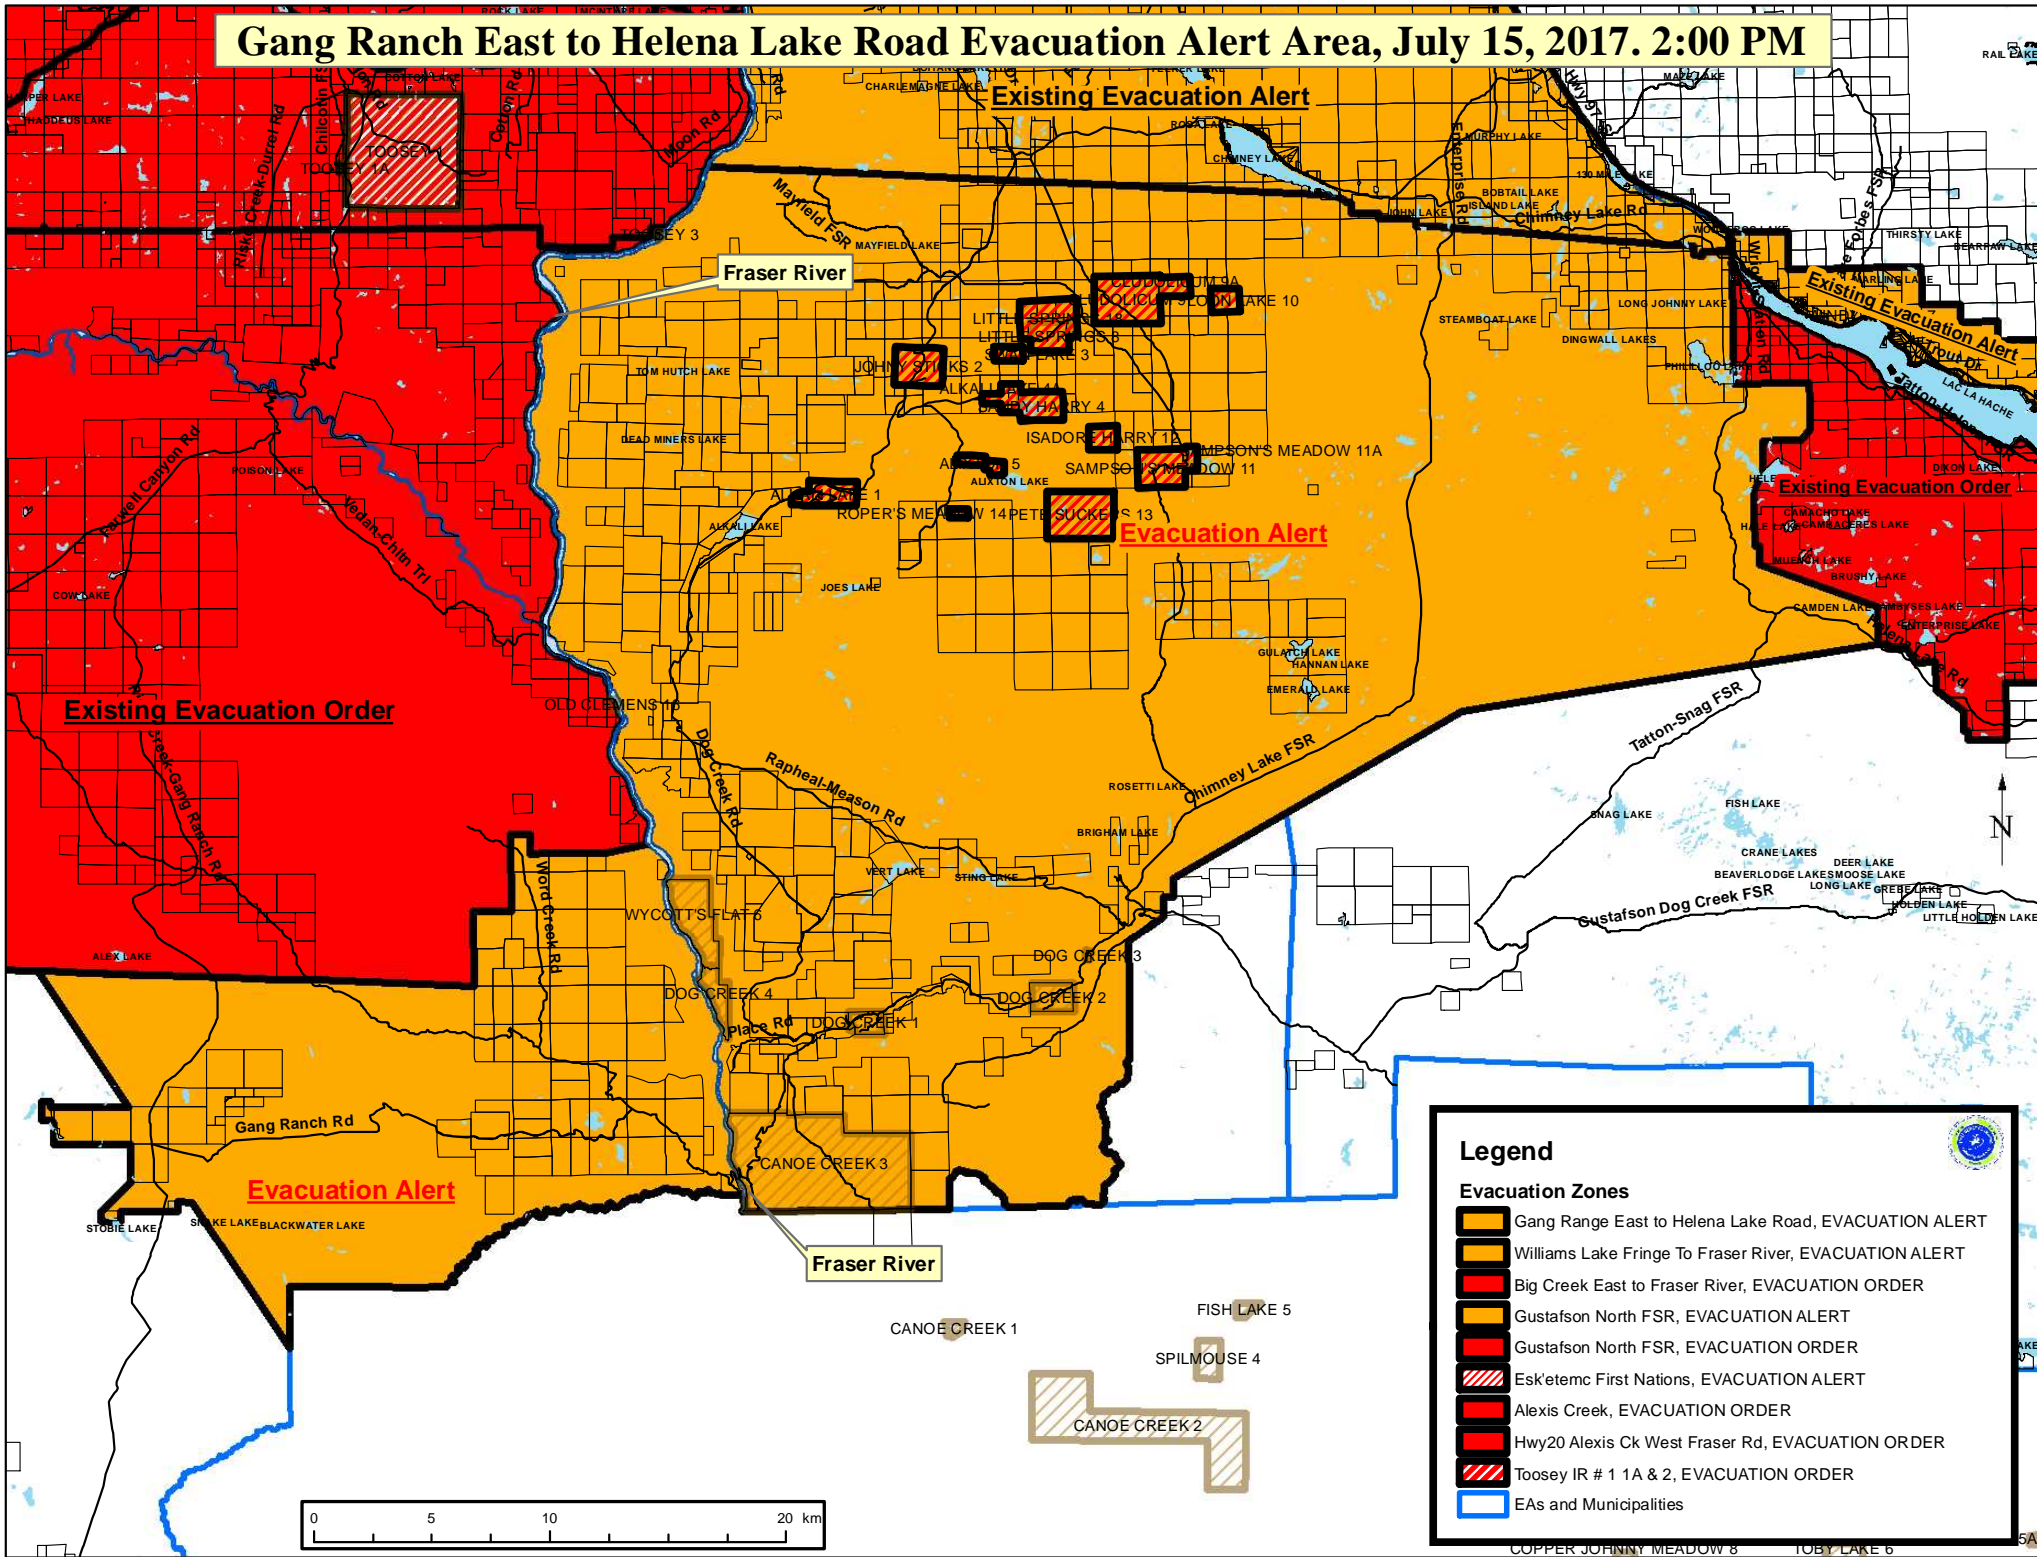

CRD Evacuation Alert

Gang Ranch East to Helena Lake Road

July 15, 2017, 2:00

An Evacuation Alert has been issued by Cariboo Regional District at the Emergency Operations Centre (EOC).

Because of the potential danger to life and health, the Cariboo Regional District has issued an Evacuation Alert for the following areas:

Southeast of Alex Lake from the existing "Big Creek East to Fraser River" Evacuation Order area to the Cariboo Regional District southern boundary;
Northeast to the existing "Gustafson North FSR" Evacuation Order area at Helena Lake; North to the existing "Williams Lake Fringe to Fraser River" Evacuation Alert area
Including the communities of Gang Ranch, Alkali Lake, Dog Creek, and Canoe Creek; and Enterprise Road, and portions of Dog Creek Road not already under alert.

A handwritten signature in blue ink that reads 'Al Richmond'.

X

Al Richmond, CRD Chair

Gang Ranch East to Helena Lake Road Evacuation Alert Area, July 15, 2017. 2:00 PM

Legend

Evacuation Zones

- Gang Range East to Helena Lake Road, EVACUATION ALERT
- Williams Lake Fringe To Fraser River, EVACUATION ALERT
- Big Creek East to Fraser River, EVACUATION ORDER
- Gustafson North FSR, EVACUATION ALERT
- Gustafson North FSR, EVACUATION ORDER
- Esk'temc First Nations, EVACUATION ALERT
- Alexis Creek, EVACUATION ORDER
- Hwy20 Alexis Ck West Fraser Rd, EVACUATION ORDER
- Toosey IR # 1 1A & 2, EVACUATION ORDER
- EAs and Municipalities