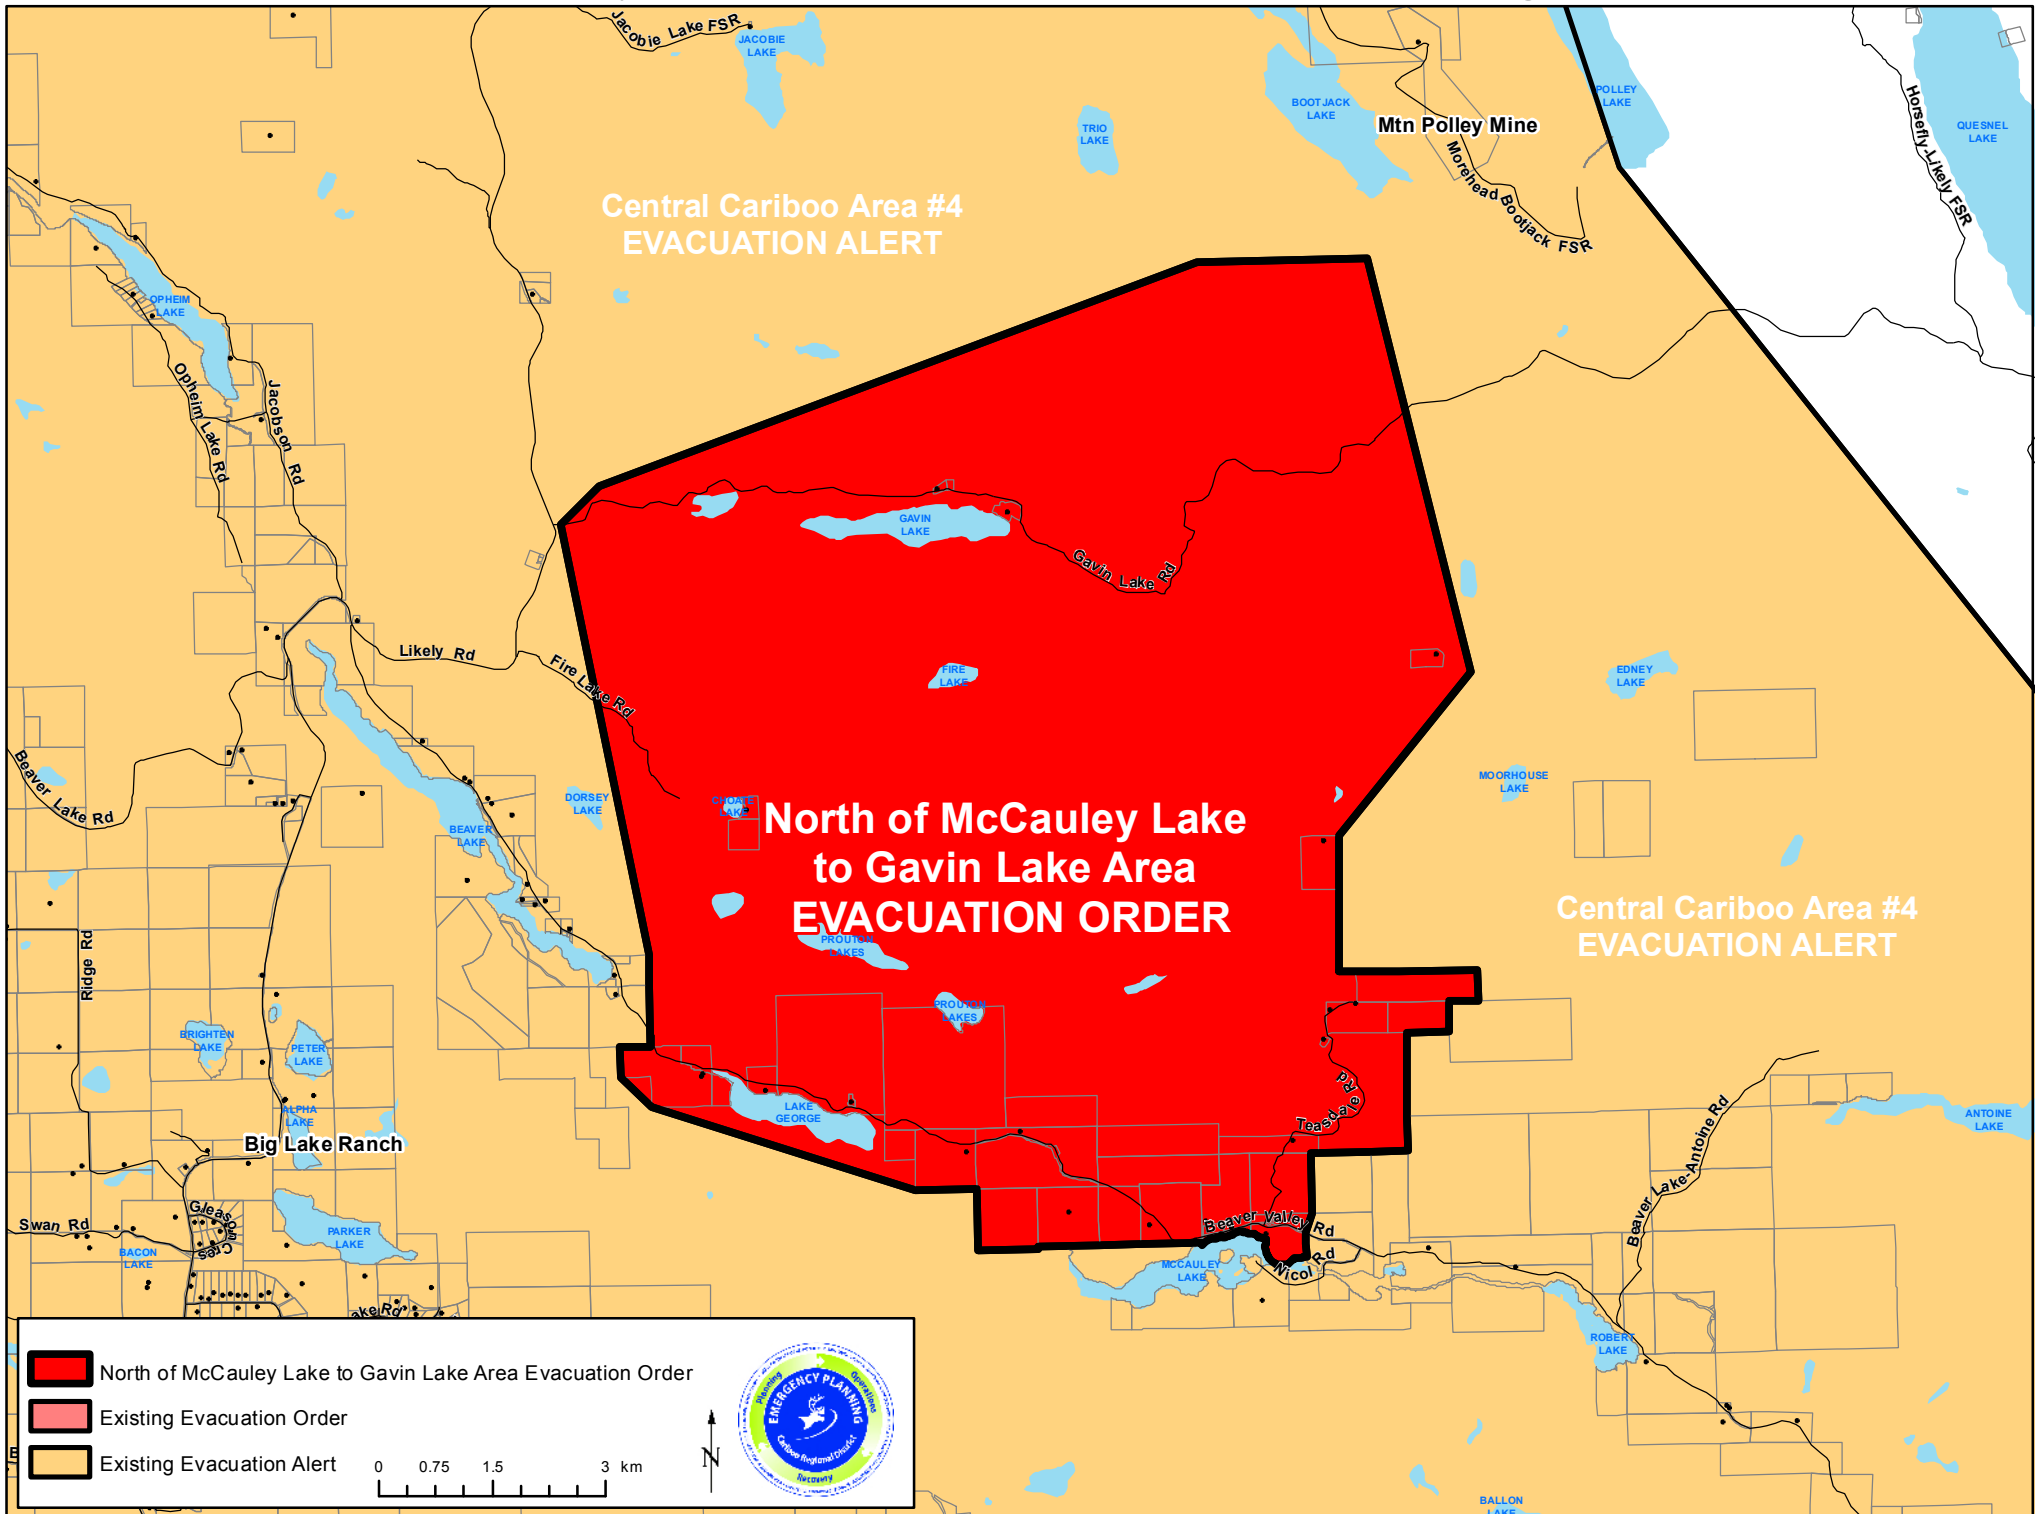

North of McCauley Lake to Gavin Lake Area Evacuation Order August 12, 2017

- North of McCauley Lake to Gavin Lake Area Evacuation Order
- Existing Evacuation Order
- Existing Evacuation Alert