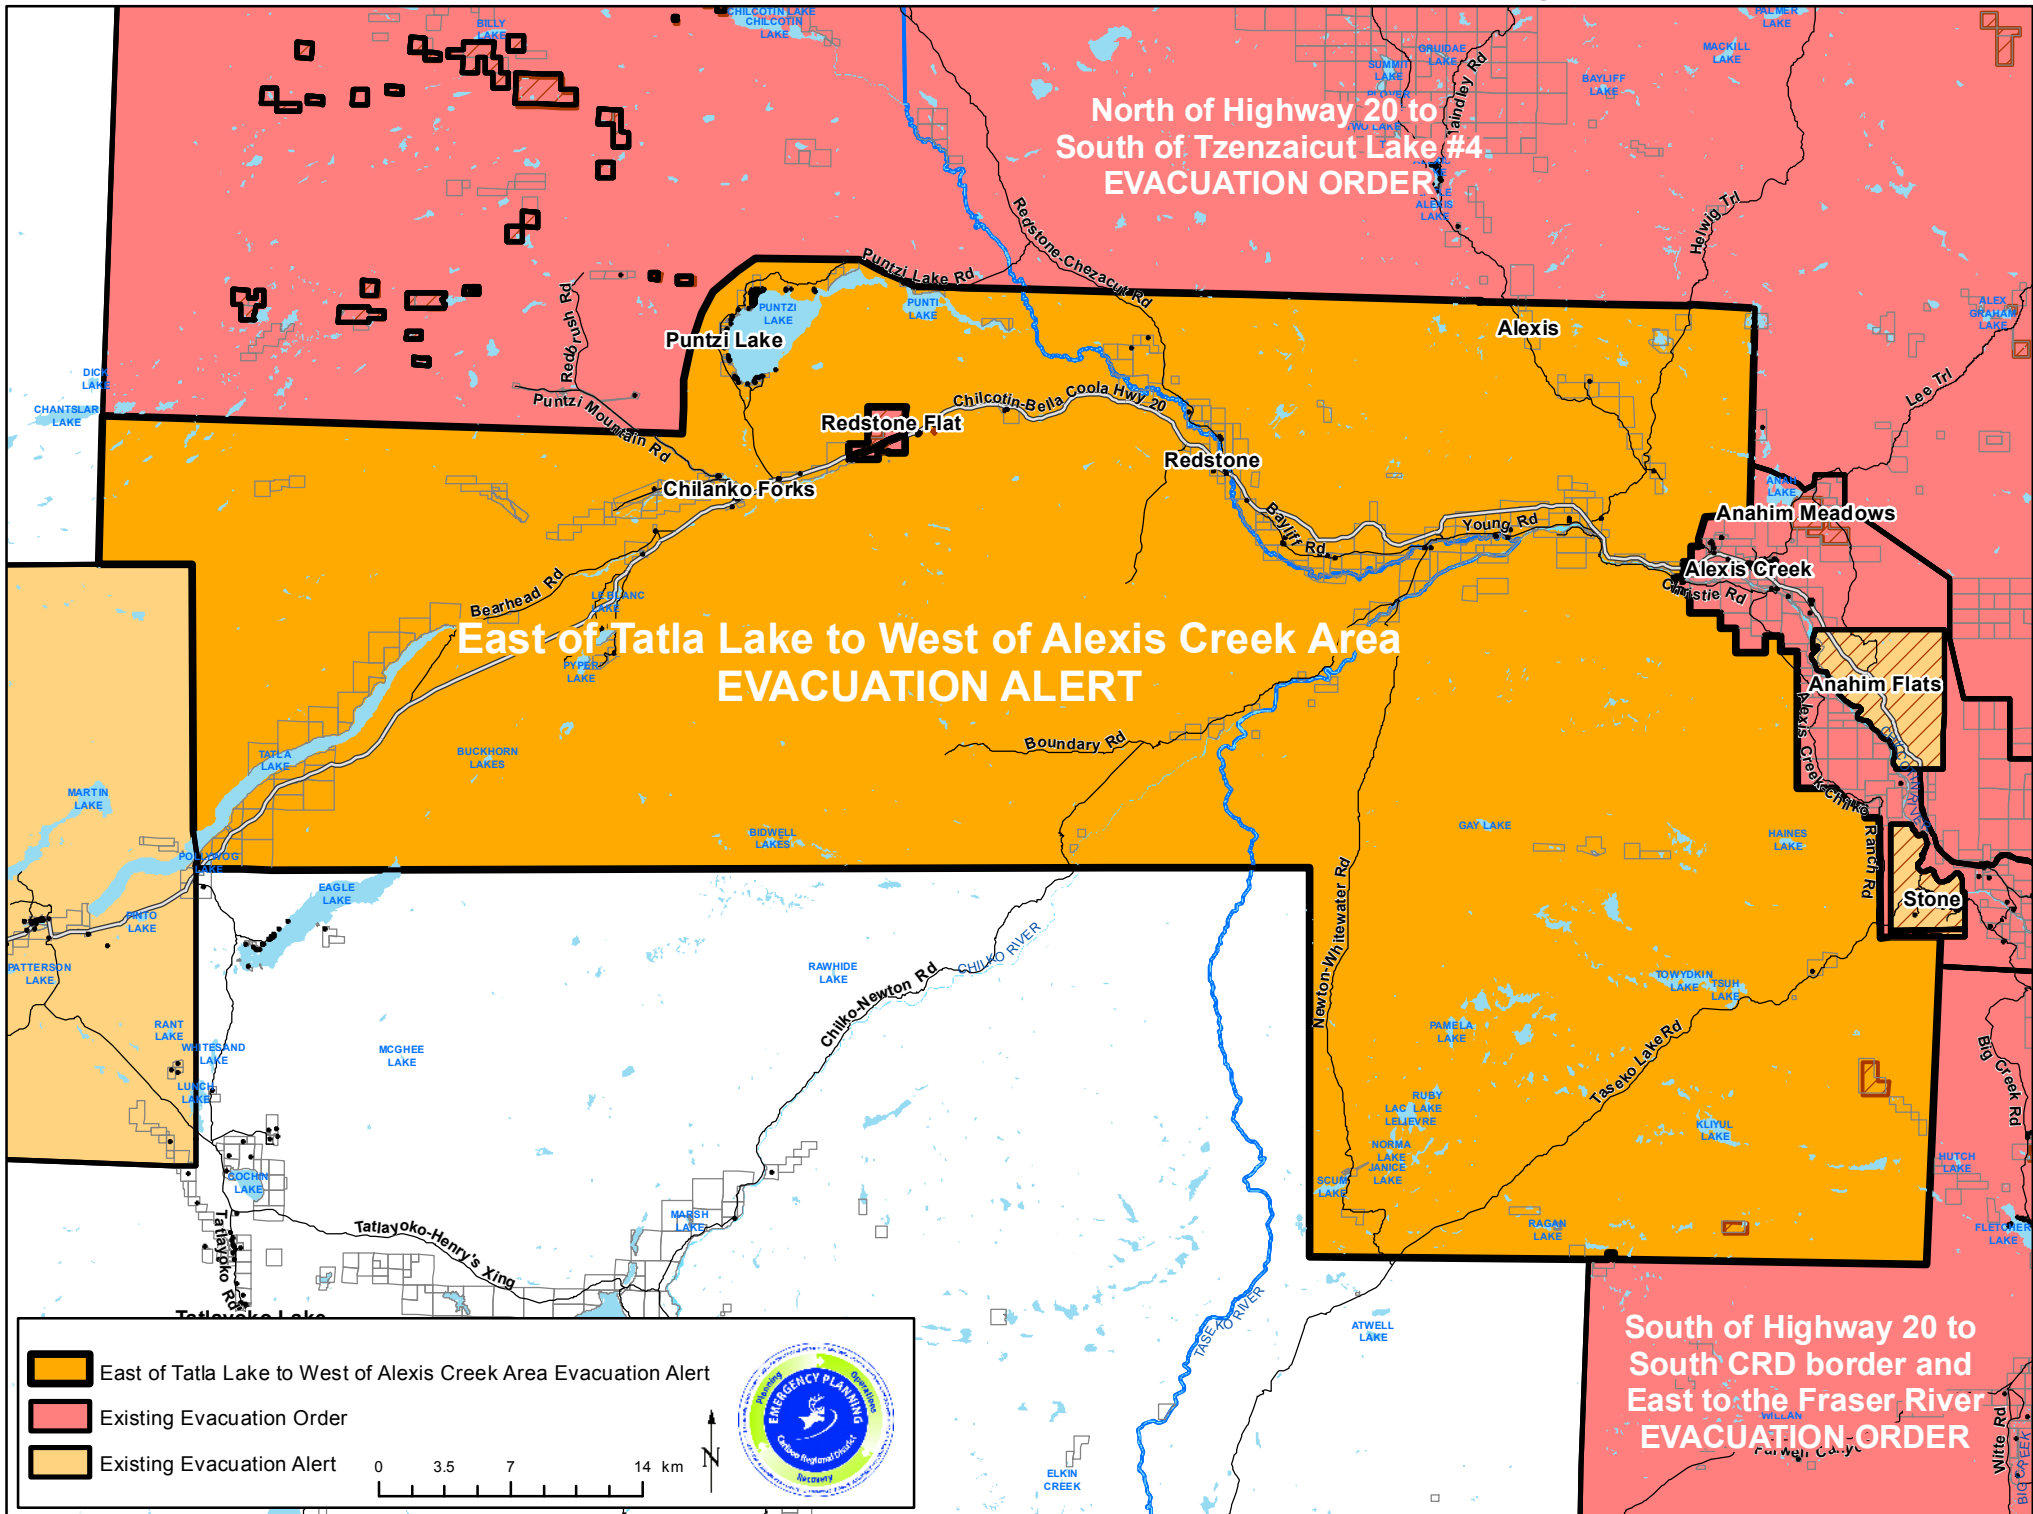

CRD Evacuation Alert

East of Tatla Lake to West of Alexis Creek Area

Sunday, August 13, 2017 at 5:00 pm

An Evacuation Alert has been issued by Cariboo Regional District at the Emergency Operations Centre (EOC). This alert replaces the Chilanko Forks Area Alert issued on August 12, 2017 at 6:45 pm.

Because of the potential danger to life and health, the Cariboo Regional District has issued an Evacuation Alert for the following areas:

See attached map

An Evacuation Alert has been issued to prepare you to evacuate your premises or property should it be required.

Residents will be given as much advance notice as possible prior to evacuation; however you may receive limited notice due to changing conditions.

If an evacuation is required the evacuation route will be Highway 20 to Williams Lake.

X 

Al Richmond, CRD Chair

East of Tatla Lake to West of Alexis Creek Area Evacuation Alert August 13, 2017

**East of Tatla Lake to West of Alexis Creek Area
EVACUATION ALERT**

**North of Highway 20 to
South of Tzenzaicut Lake #4
EVACUATION ORDER**