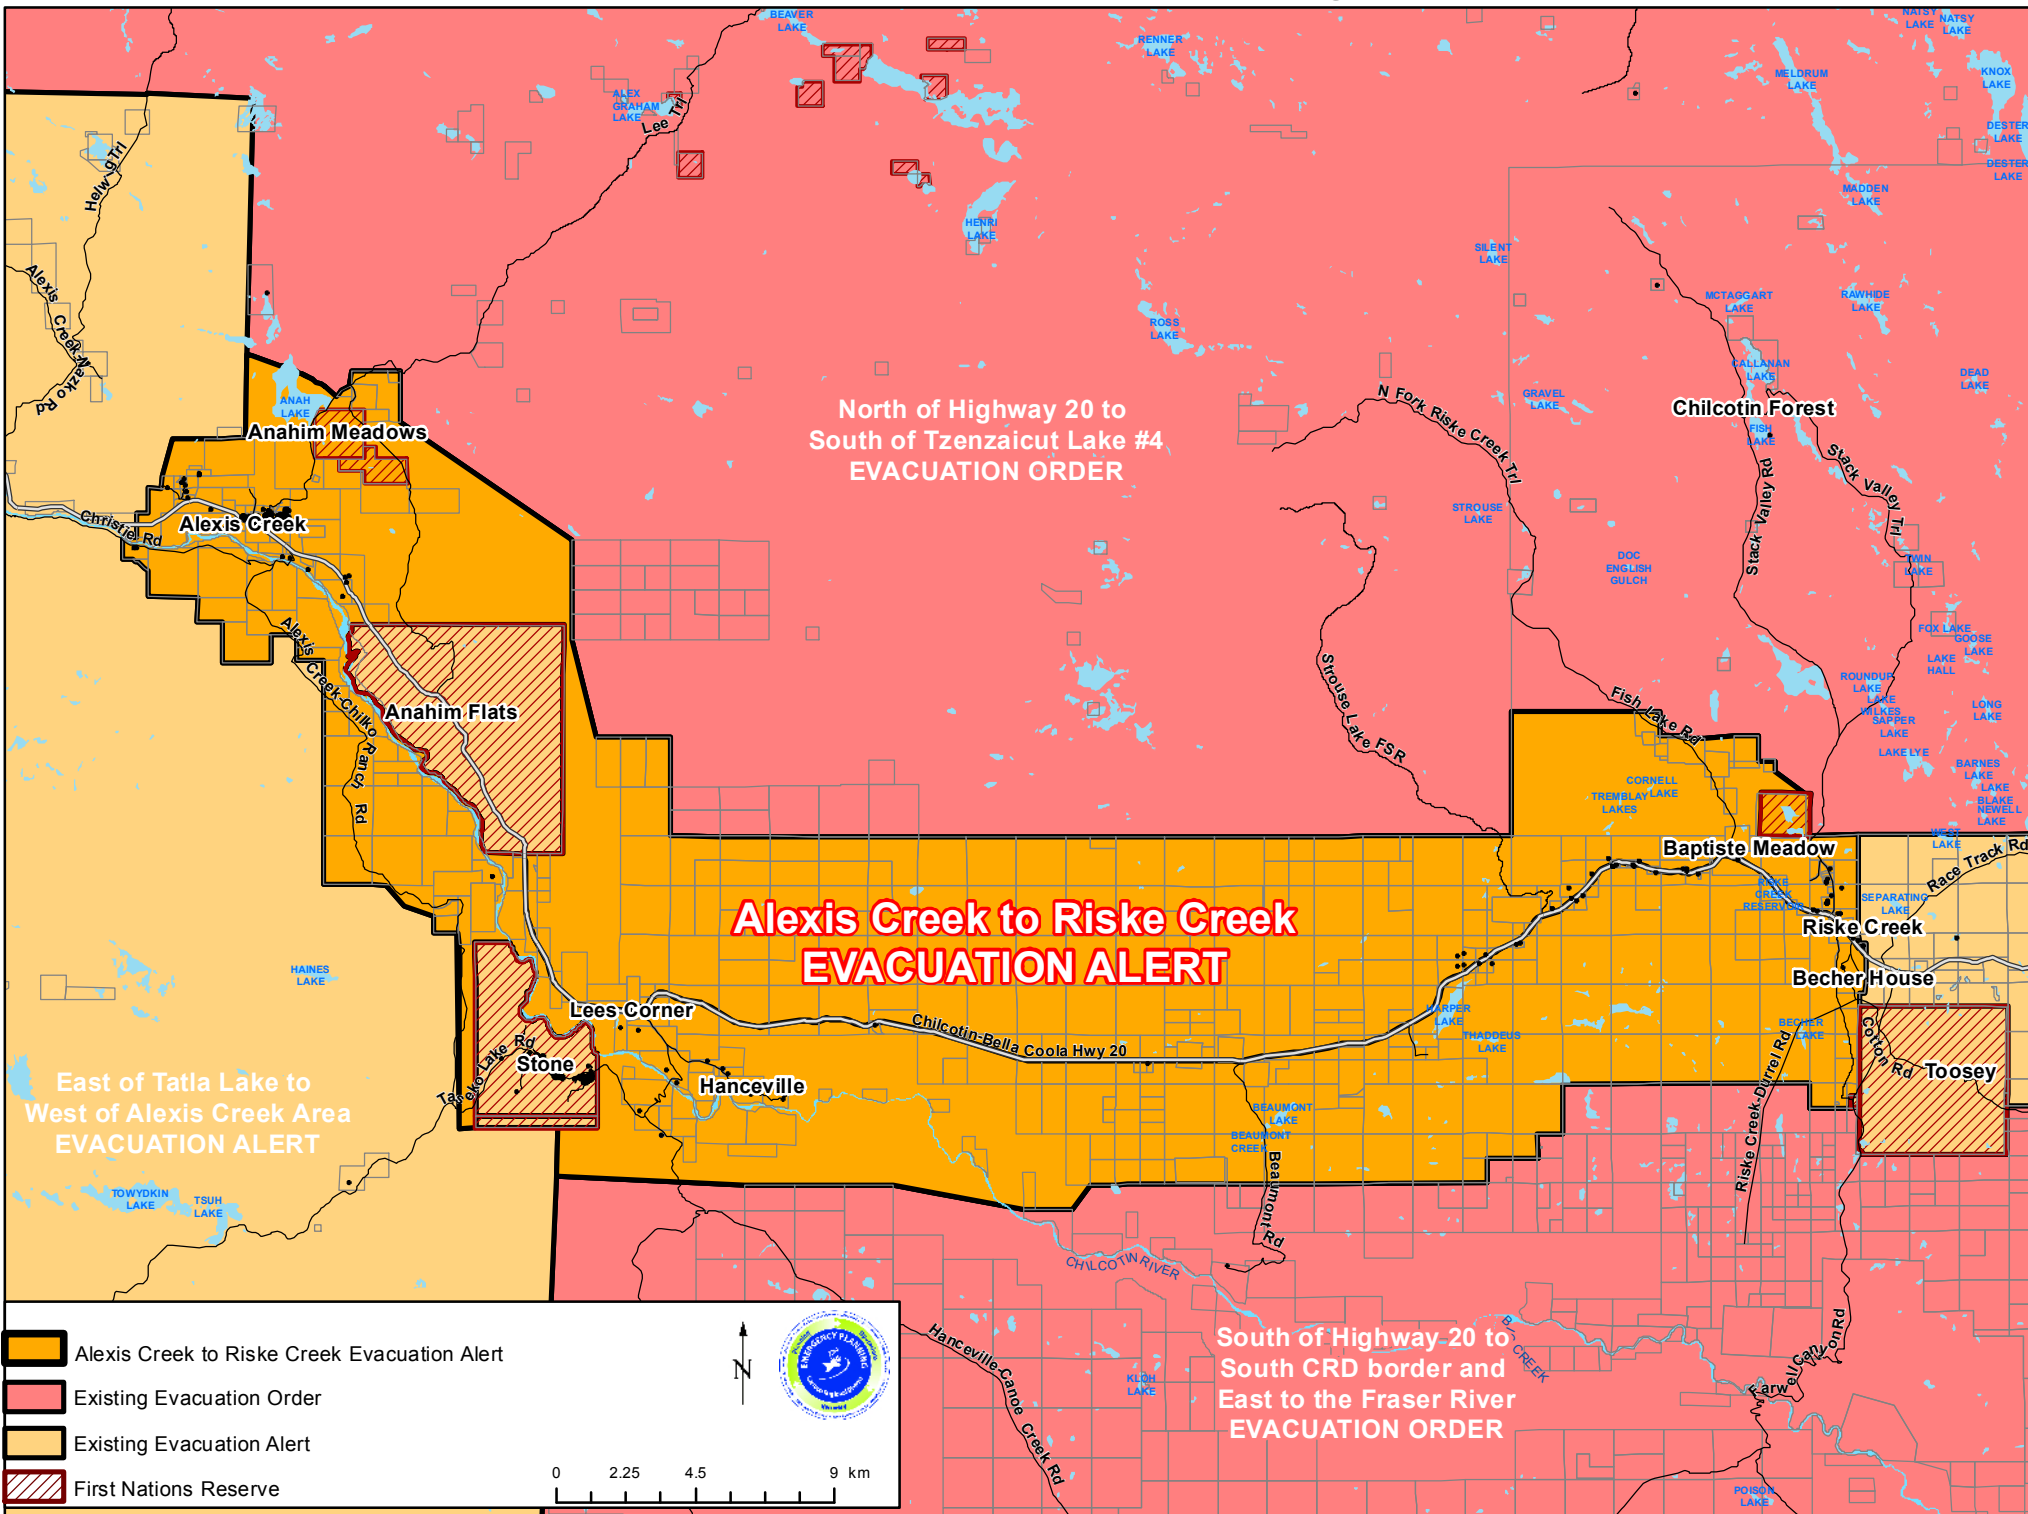

Alexis Creek to Riske Creek Evacuation Alert August 15, 2017

	Alexis Creek to Riske Creek Evacuation Alert
	Existing Evacuation Order
	Existing Evacuation Alert
	First Nations Reserve

0 2.25 4.5 9 km