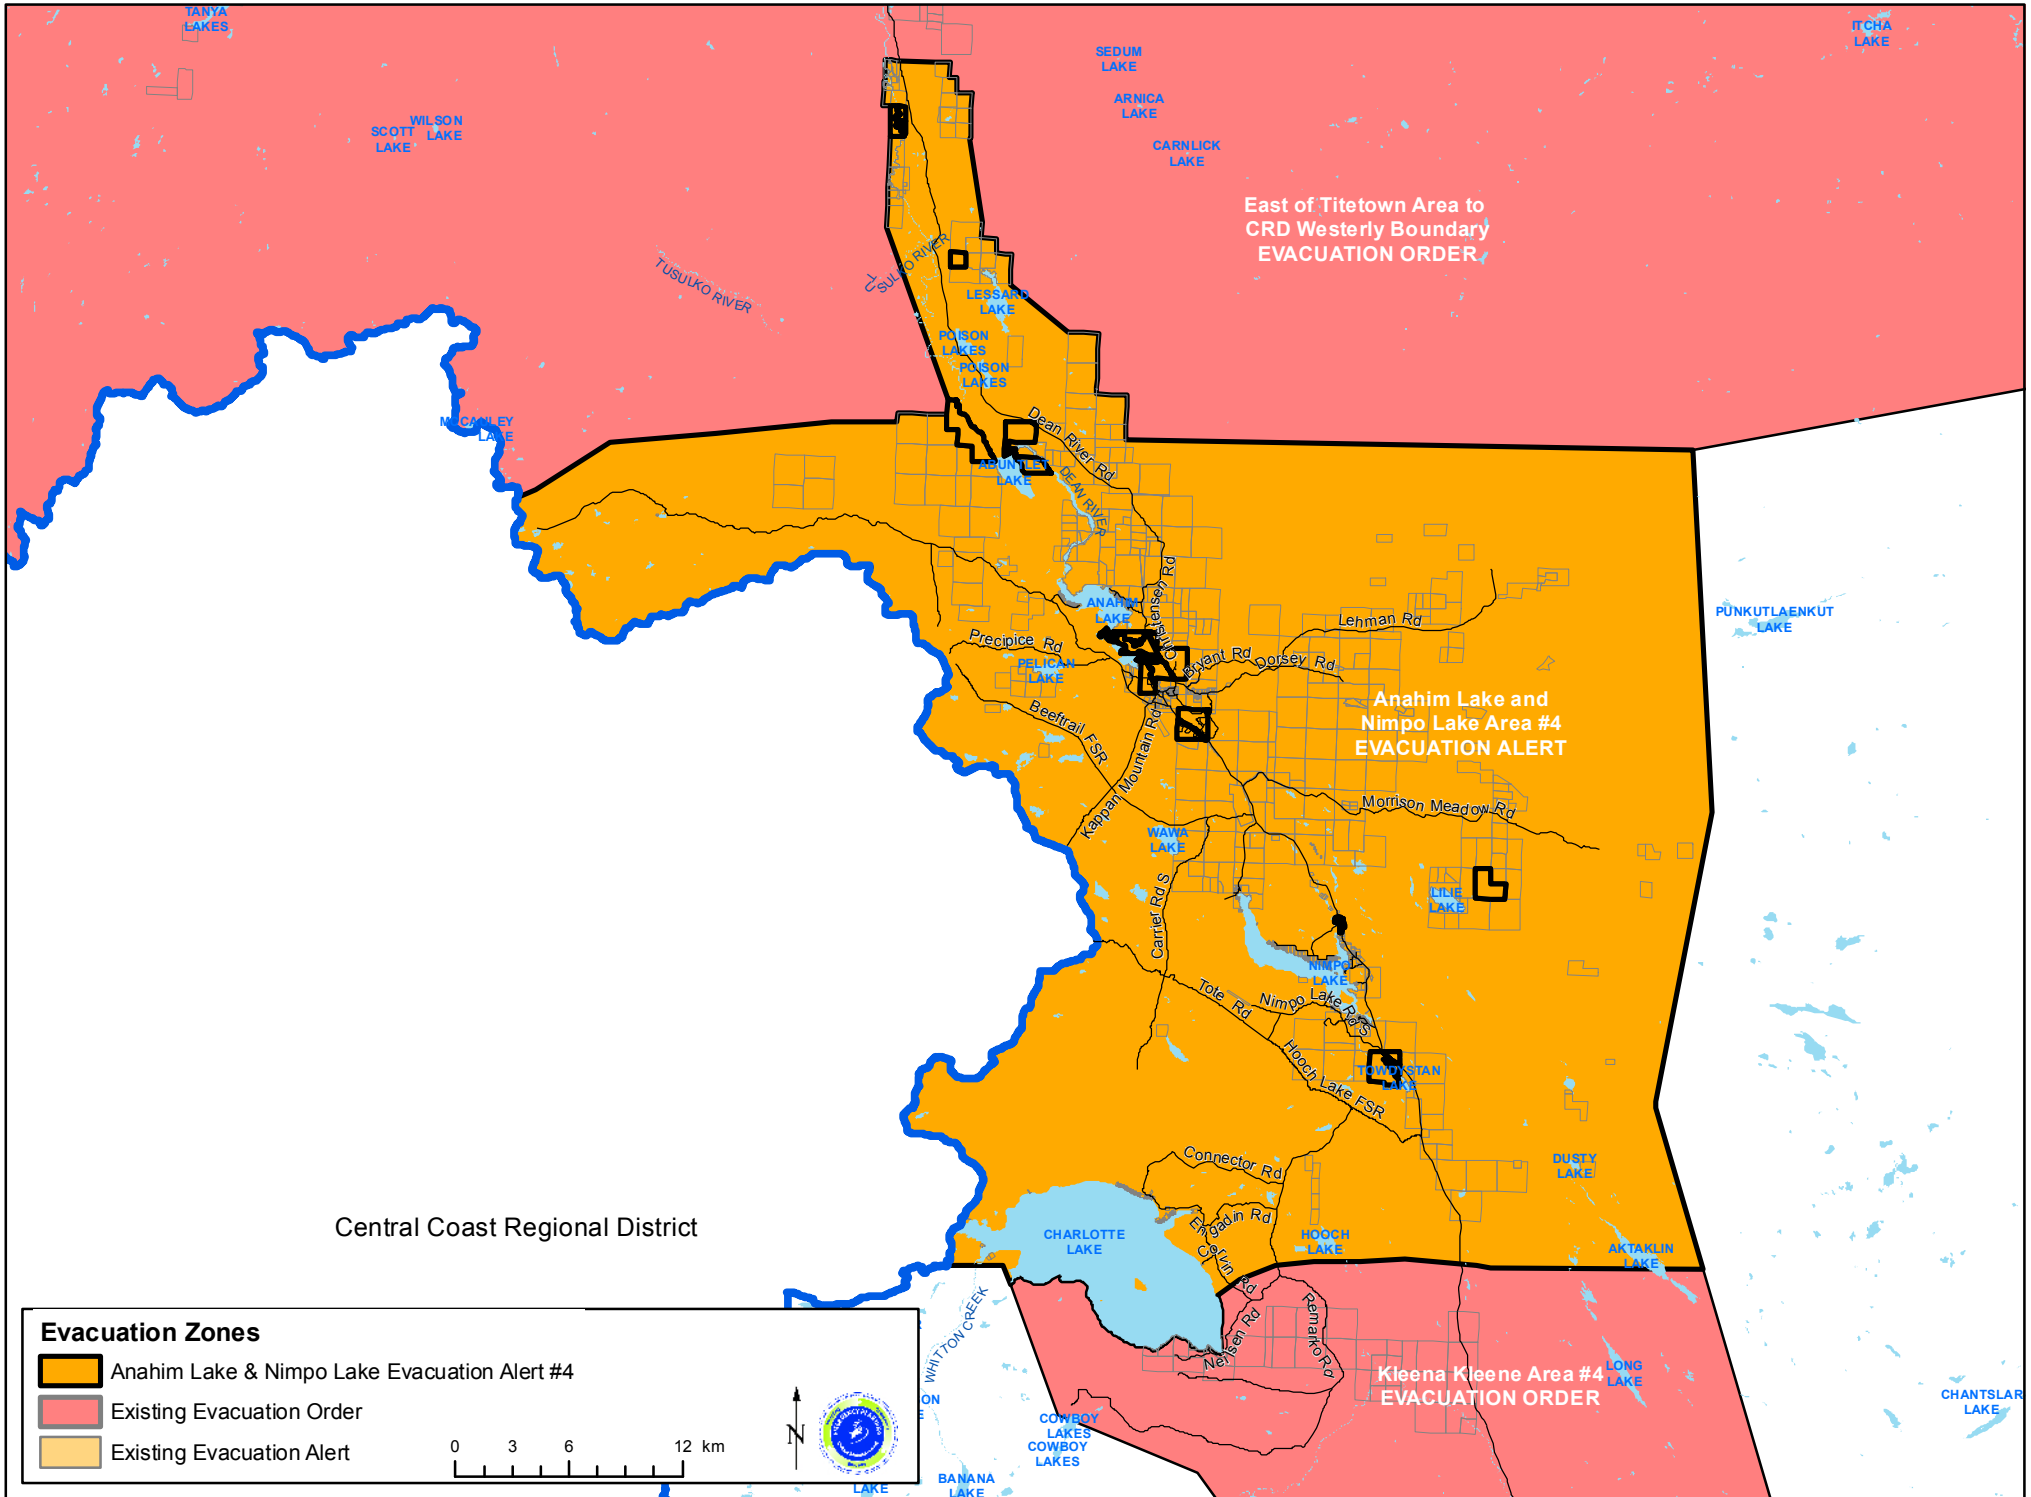

CRD Evacuation Alert

Anahim Lake and Nimpo Lake Area #4

Friday, August 18, 2017 at 9:00 pm

An amended Evacuation Alert has been issued by the Cariboo Regional District at the Emergency Operations Centre (EOC). This alert replaces the Anahim Lake and Nimpo Lake Area #3 alert issued August 17, 2017 at 11:00 pm. This alert is reflecting the expansion of the Kleena Kleene Area #4 order.

For more information contact: 1-866-759-4977 (8:30 am to 4:30 pm)

X 

Al Richmond, CRD Chair

Anahim Lake & Nimpo Lake Area #4 Evacuation Alert, Aug 18, 2017

Evacuation Zones

- Anahim Lake & Nimpo Lake Evacuation Alert #4
- Existing Evacuation Order
- Existing Evacuation Alert