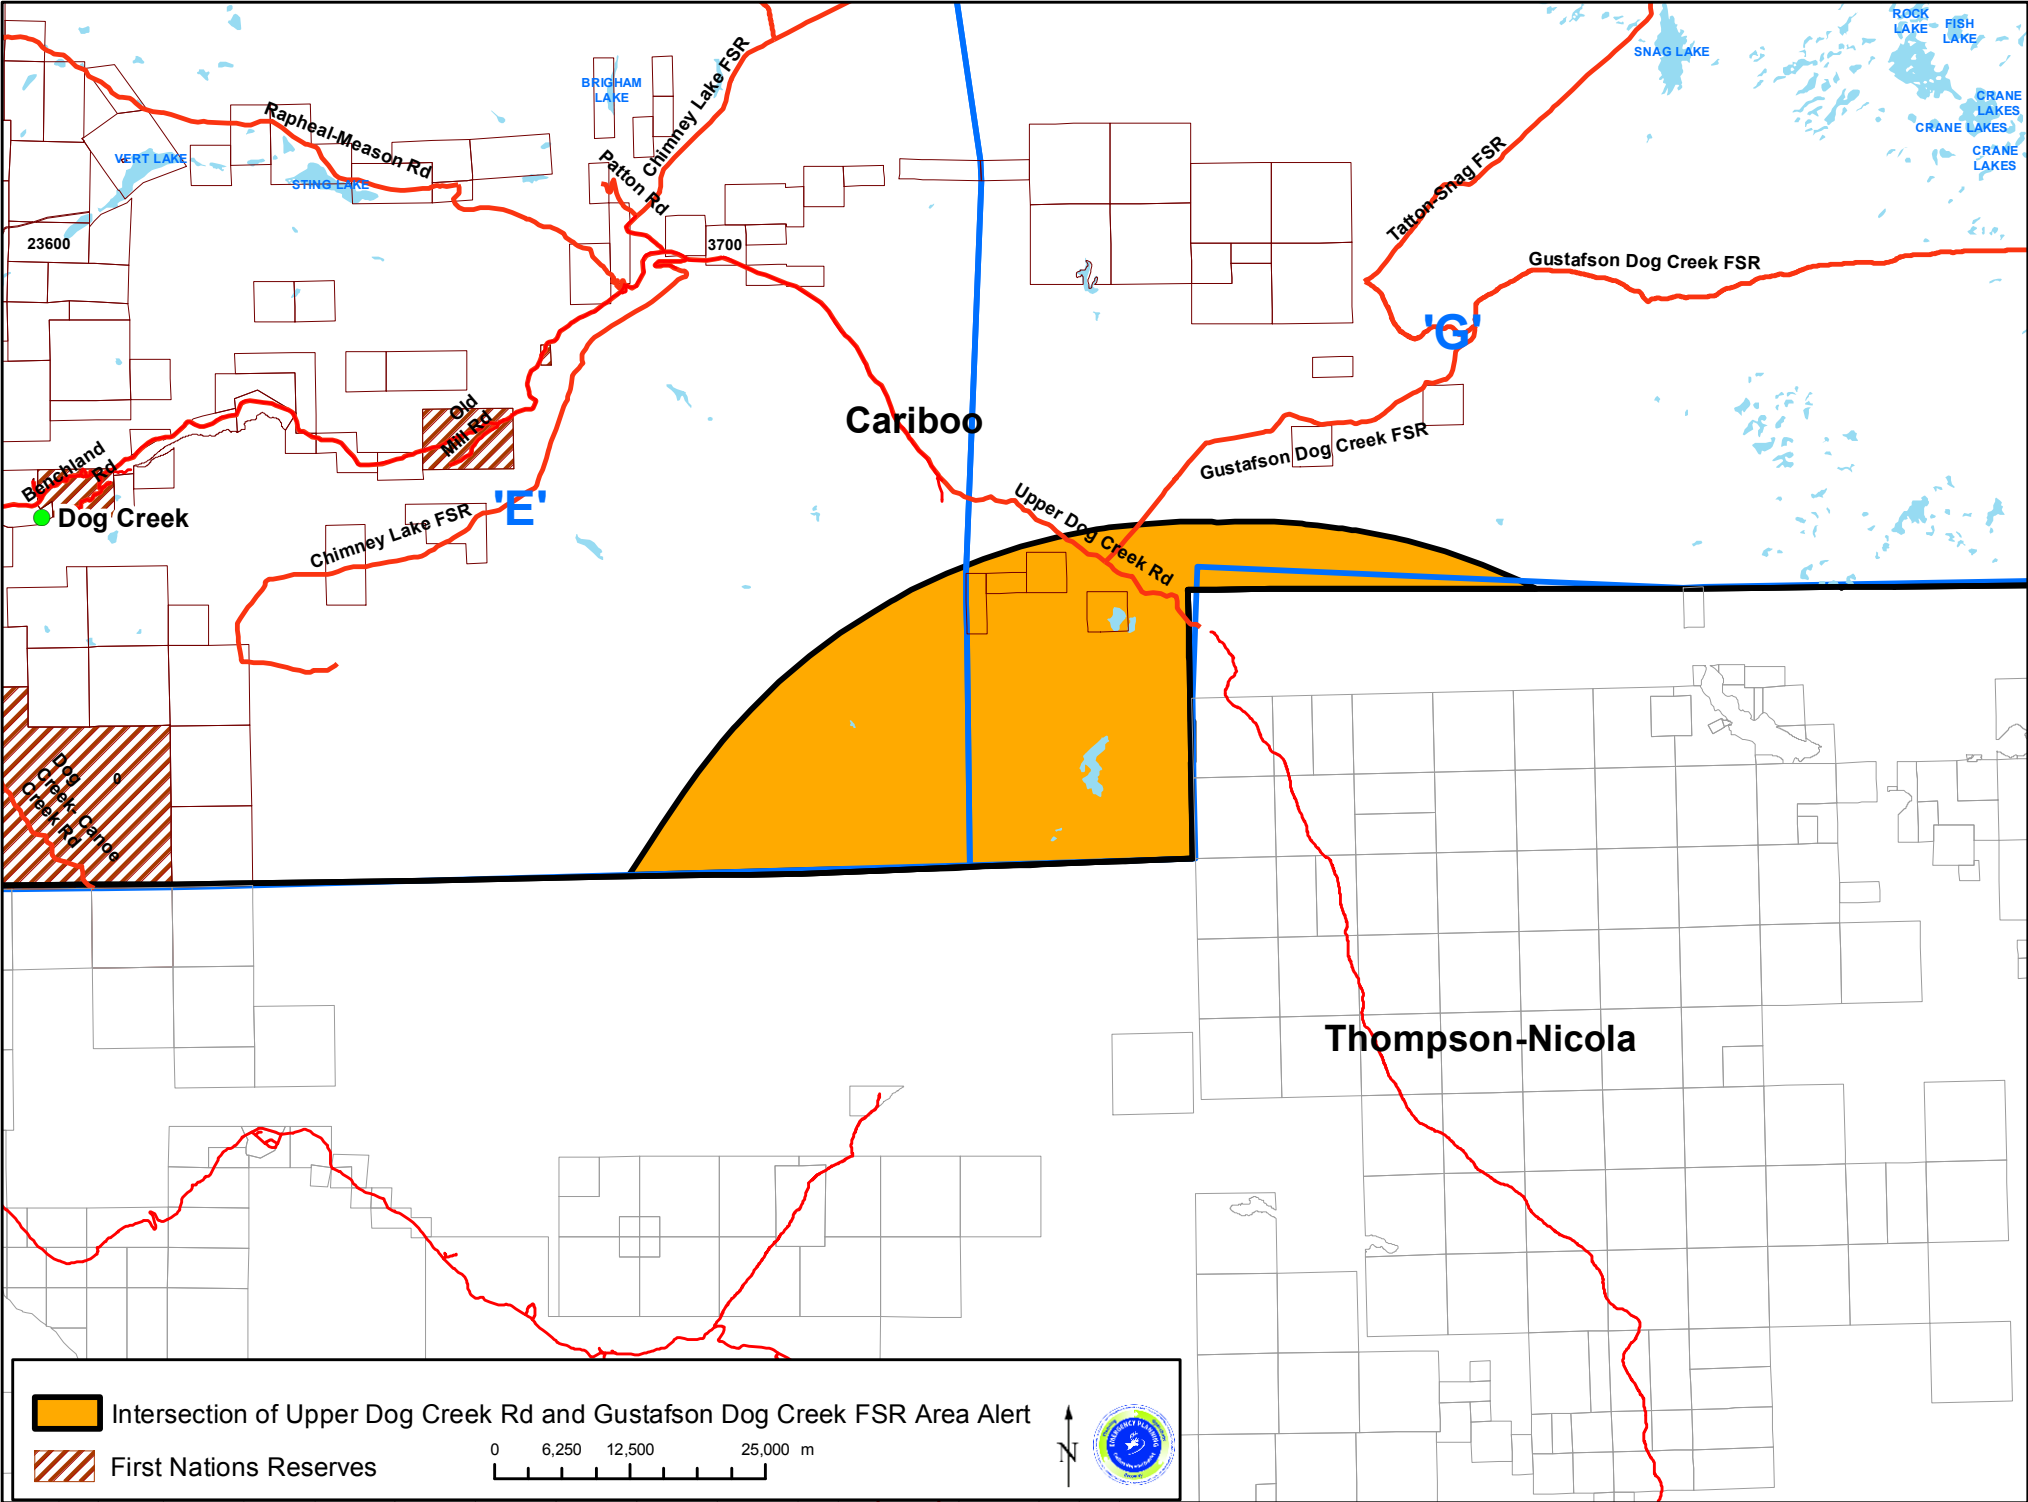

CRD Evacuation Alert

Intersection of Upper Dog Creek Road and Gustafson Dog Creek FSR Area

Saturday, August 11, 2018 at 4:30 pm

An Evacuation Alert has been issued by Cariboo Regional District at the Emergency Operations Centre (EOC).

Because of the potential danger to life and health, the Cariboo Regional District has issued an Evacuation Alert for the following areas:

See attached map

An Evacuation Alert has been issued to prepare you to evacuate your premises or property should it be required.

Residents will be given as much advance notice as possible prior to evacuation; however you may receive limited notice due to changing conditions.

WHAT YOU SHOULD DO WHEN AN ALERT IS IN EFFECT

- Having a plan to transport all family members or co-workers outside of the area, should the area be brought under evacuation order.
- Keeping essential items readily available for a quick departure; including medications, eyeglasses, valuable papers (i.e. insurance), immediate care needs for dependents and, if you choose, keepsakes (photographs, etc).
- Ensuring that any dependents are prepared for departure.
- Moving pets and livestock to a safe area.
- Ensuring that you have accommodation options for your family, if possible. A Reception Centre will be made available if required.
- Monitoring reliable news sources for information on evacuation orders and locations of Reception Centres and the CRD's channels on Facebook and cariboord.ca/emergency.

For more information contact: 1-866-759-4977

X 

Margo Wagner, CRD Chair

Intersection of Upper Dog Creek Rd and Gustafson Dog Creek FSR Area Alert, Aug 11, 2018, 04:30 PM

 Intersection of Upper Dog Creek Rd and Gustafson Dog Creek FSR Area Alert