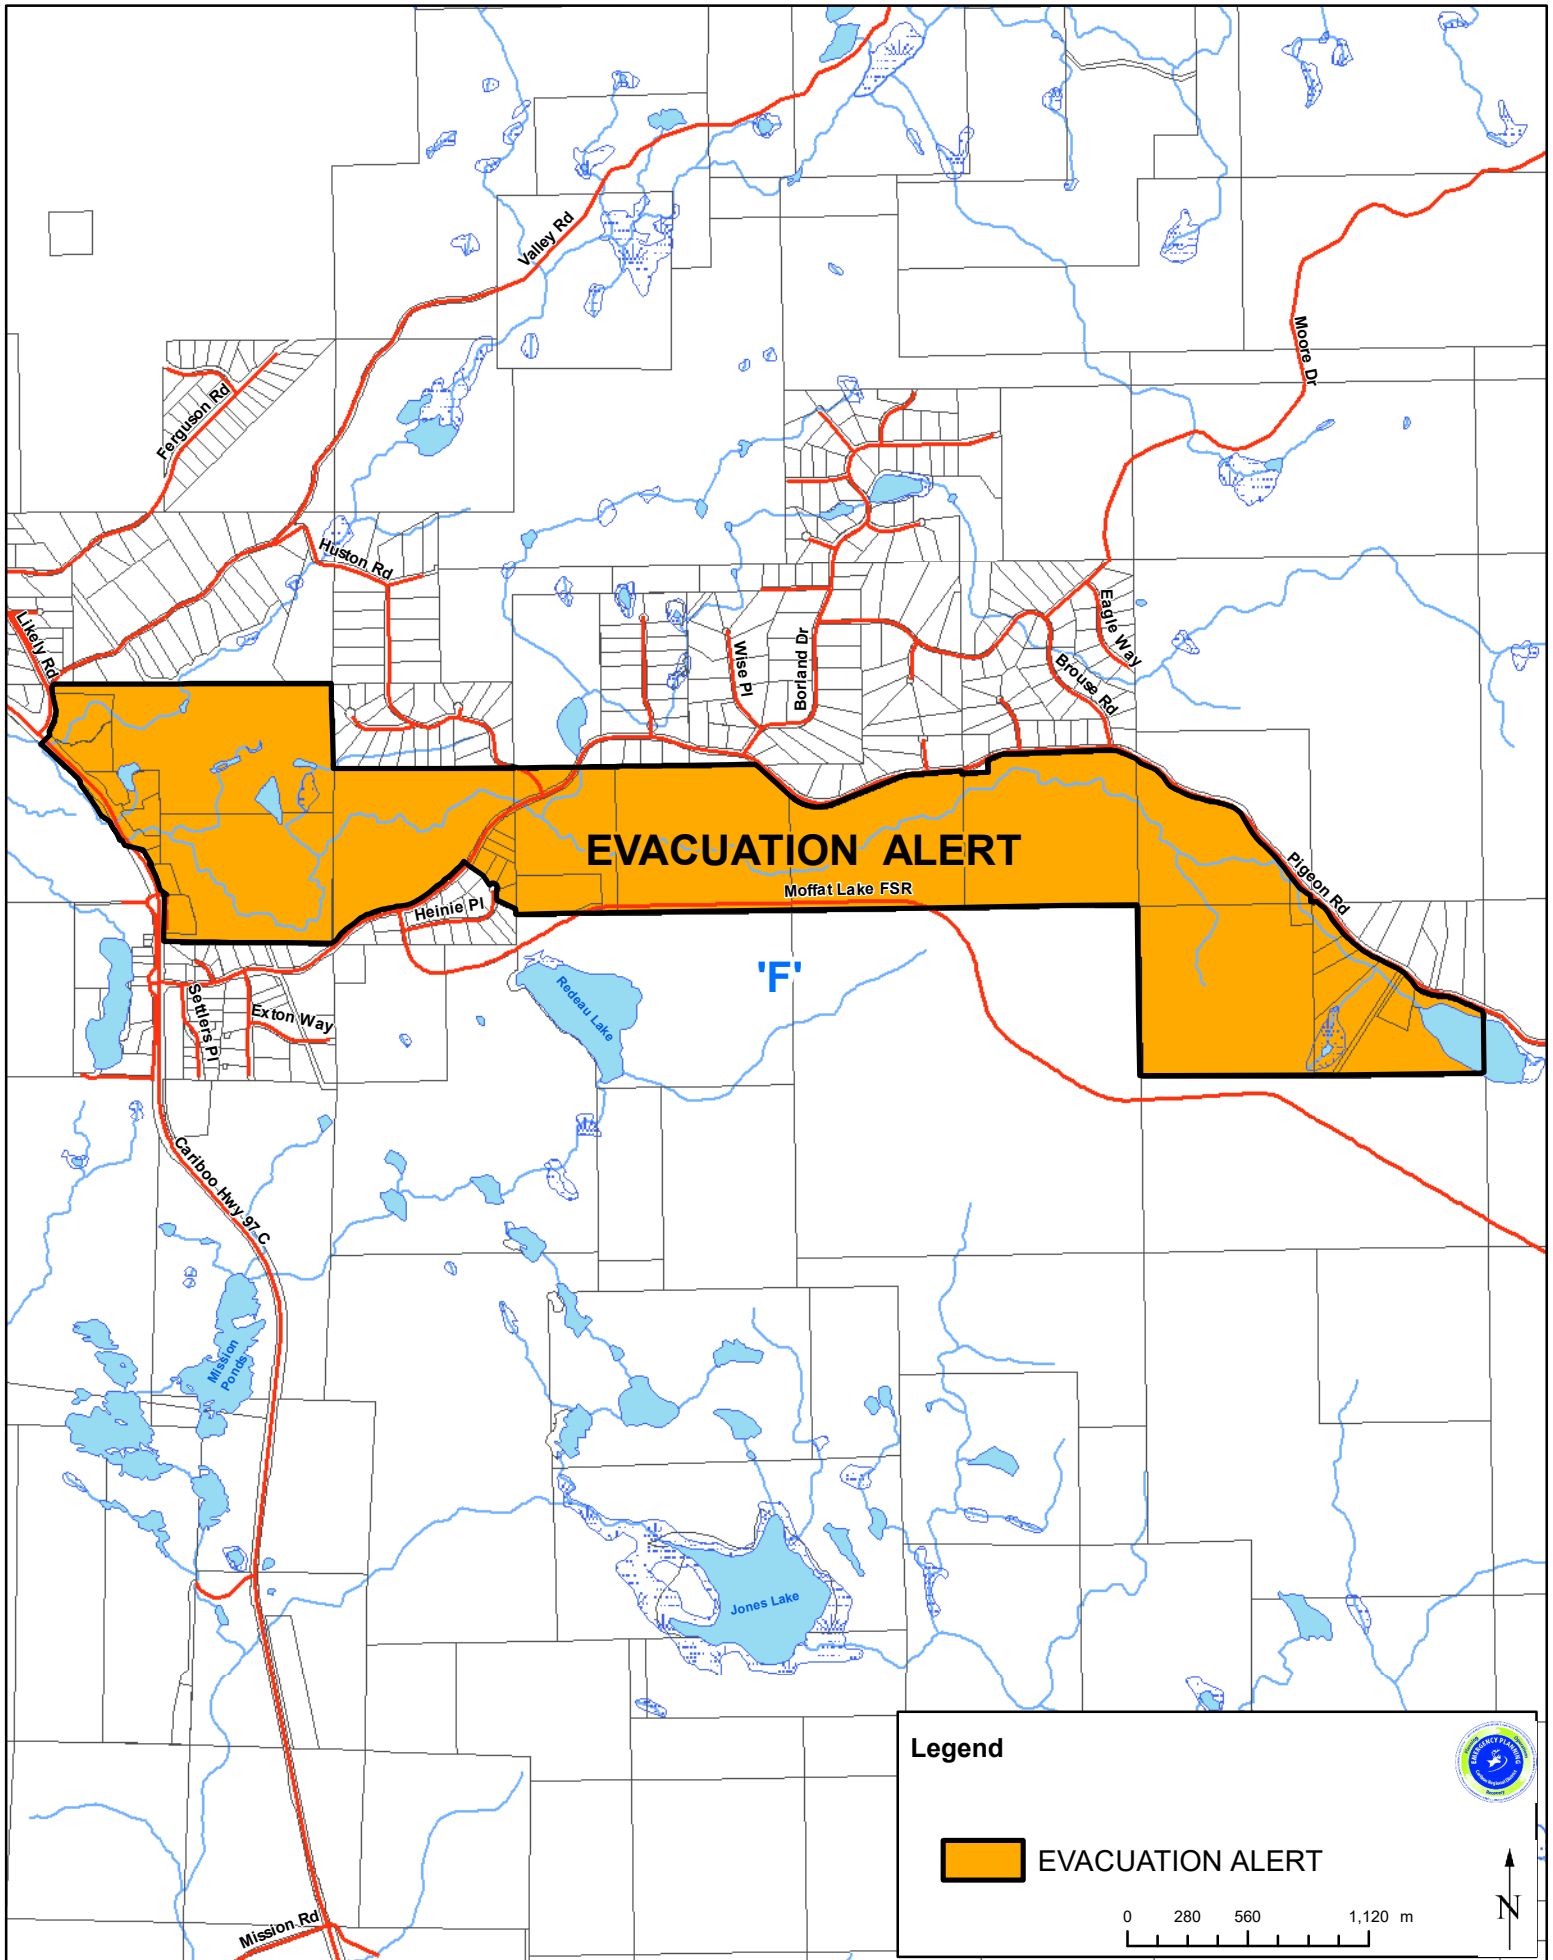

150 Mile House - Borland Creek Area Evacuation Alert, April 22, 2020, 3:30 pm