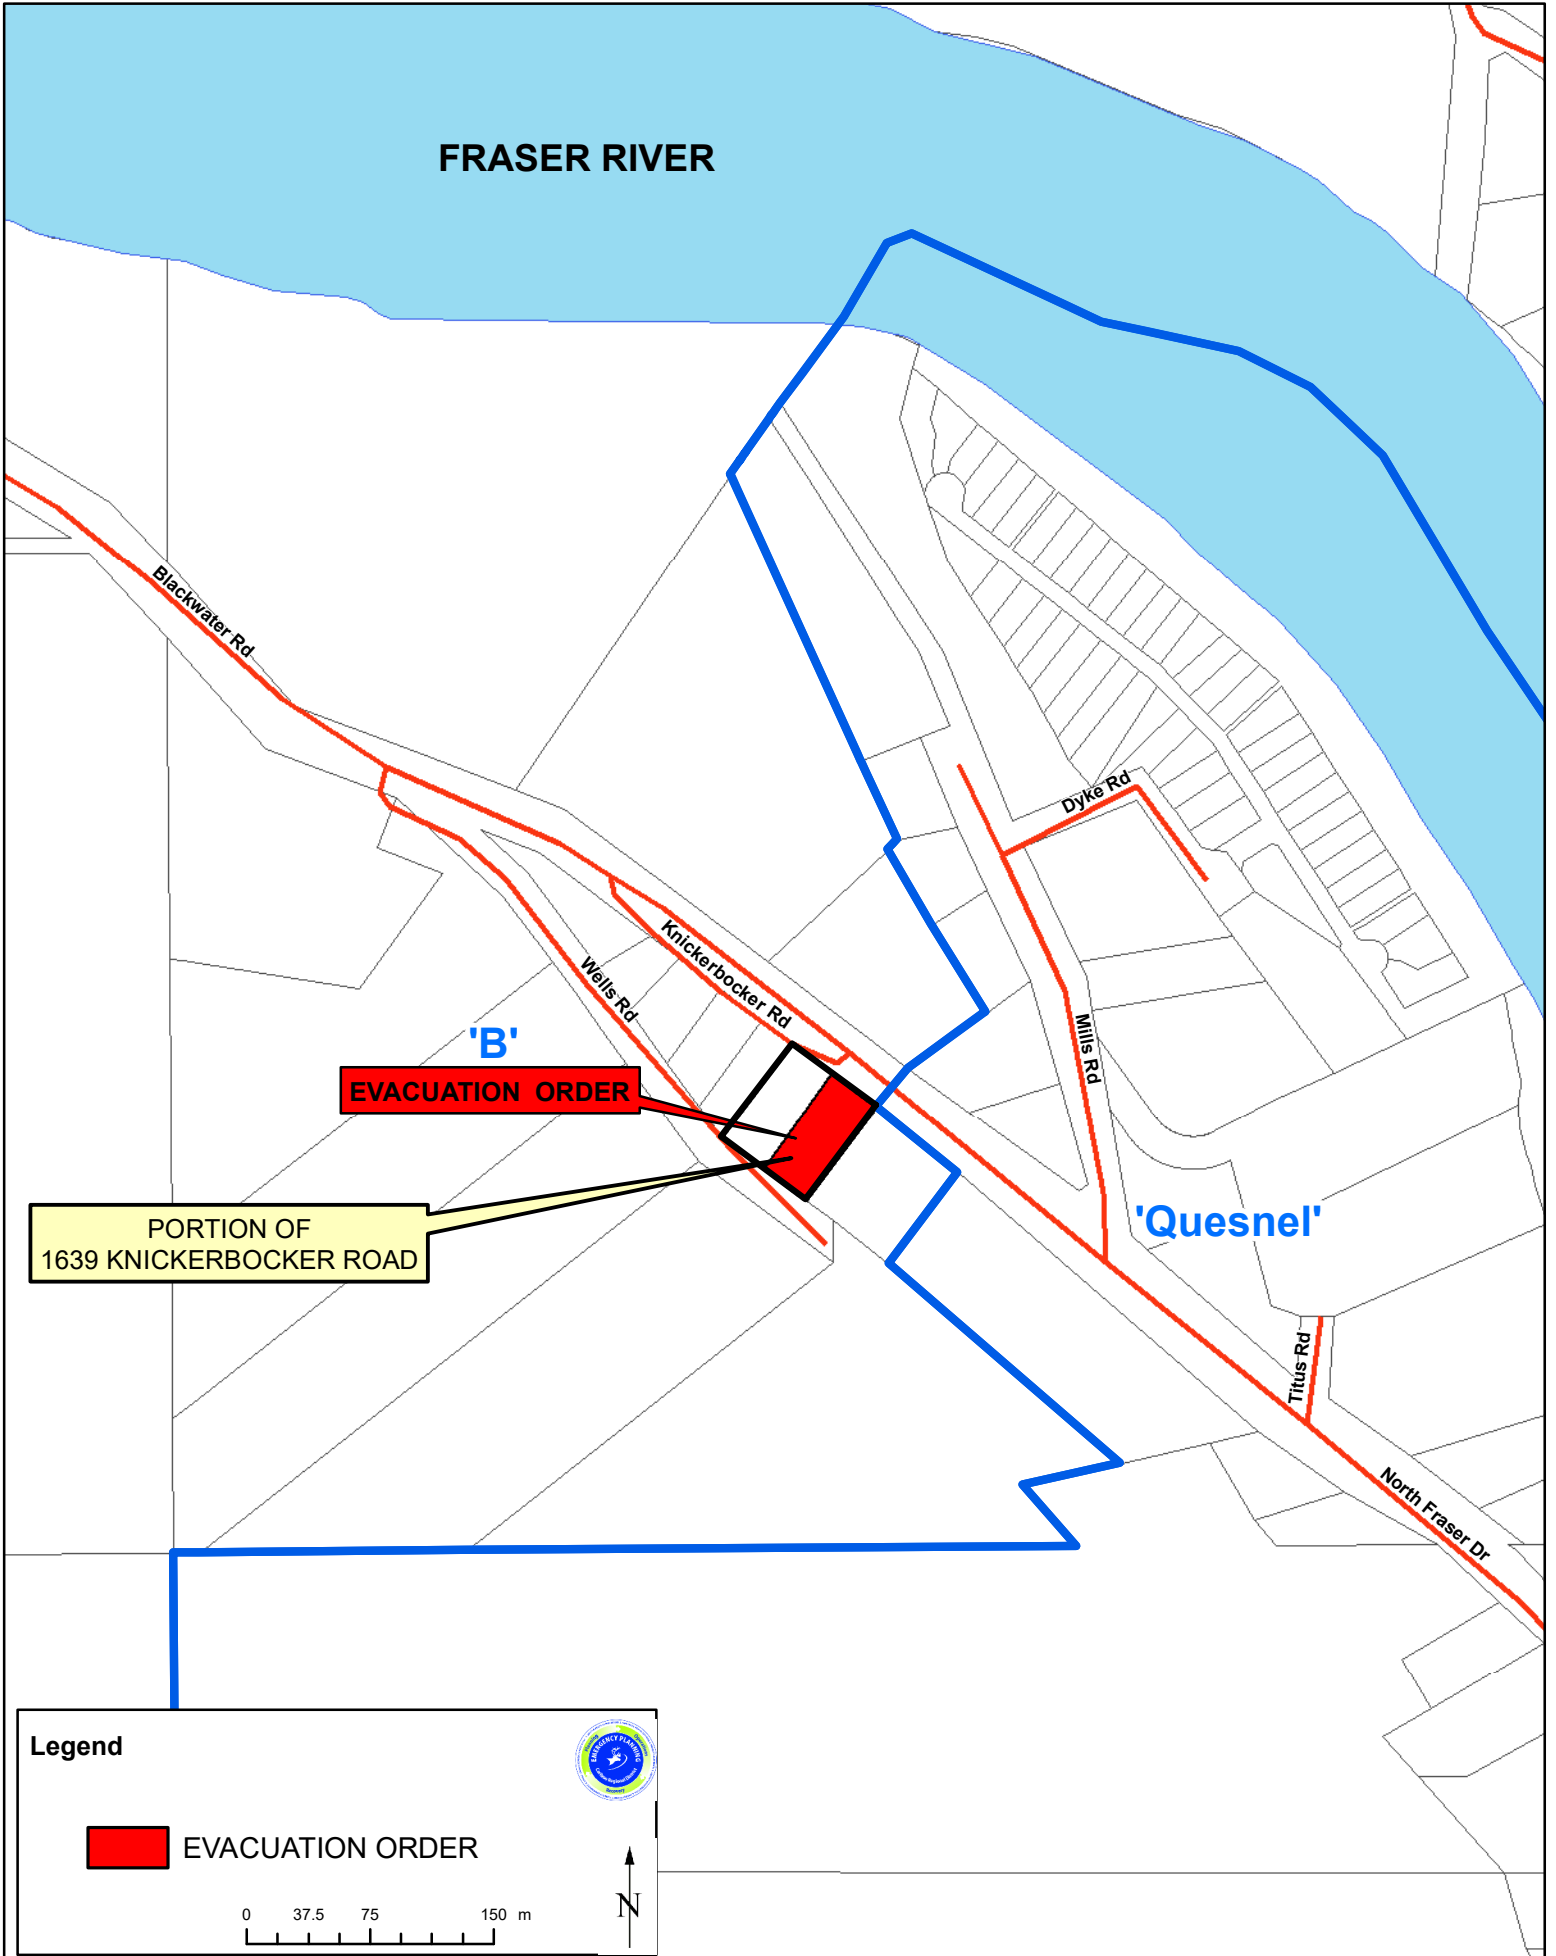

### EVACUATION ORDER ISSUED

Thursday, April 23, 2020 at 4:00 pm

Pursuant to the BC Emergency Program Act, an Evacuation Order has been issued by the Cariboo Regional District.

Due to immediate danger to **life safety** due to landslide, affected residents have already been tactically evacuated.

The Evacuation Order is in effect for the following area:

**A portion of 1639 Knickerbocker Road- See attached map**

# Knickerbocker-Wells Road Area Evacuation Order, April 23, 2020, 4:00 pm