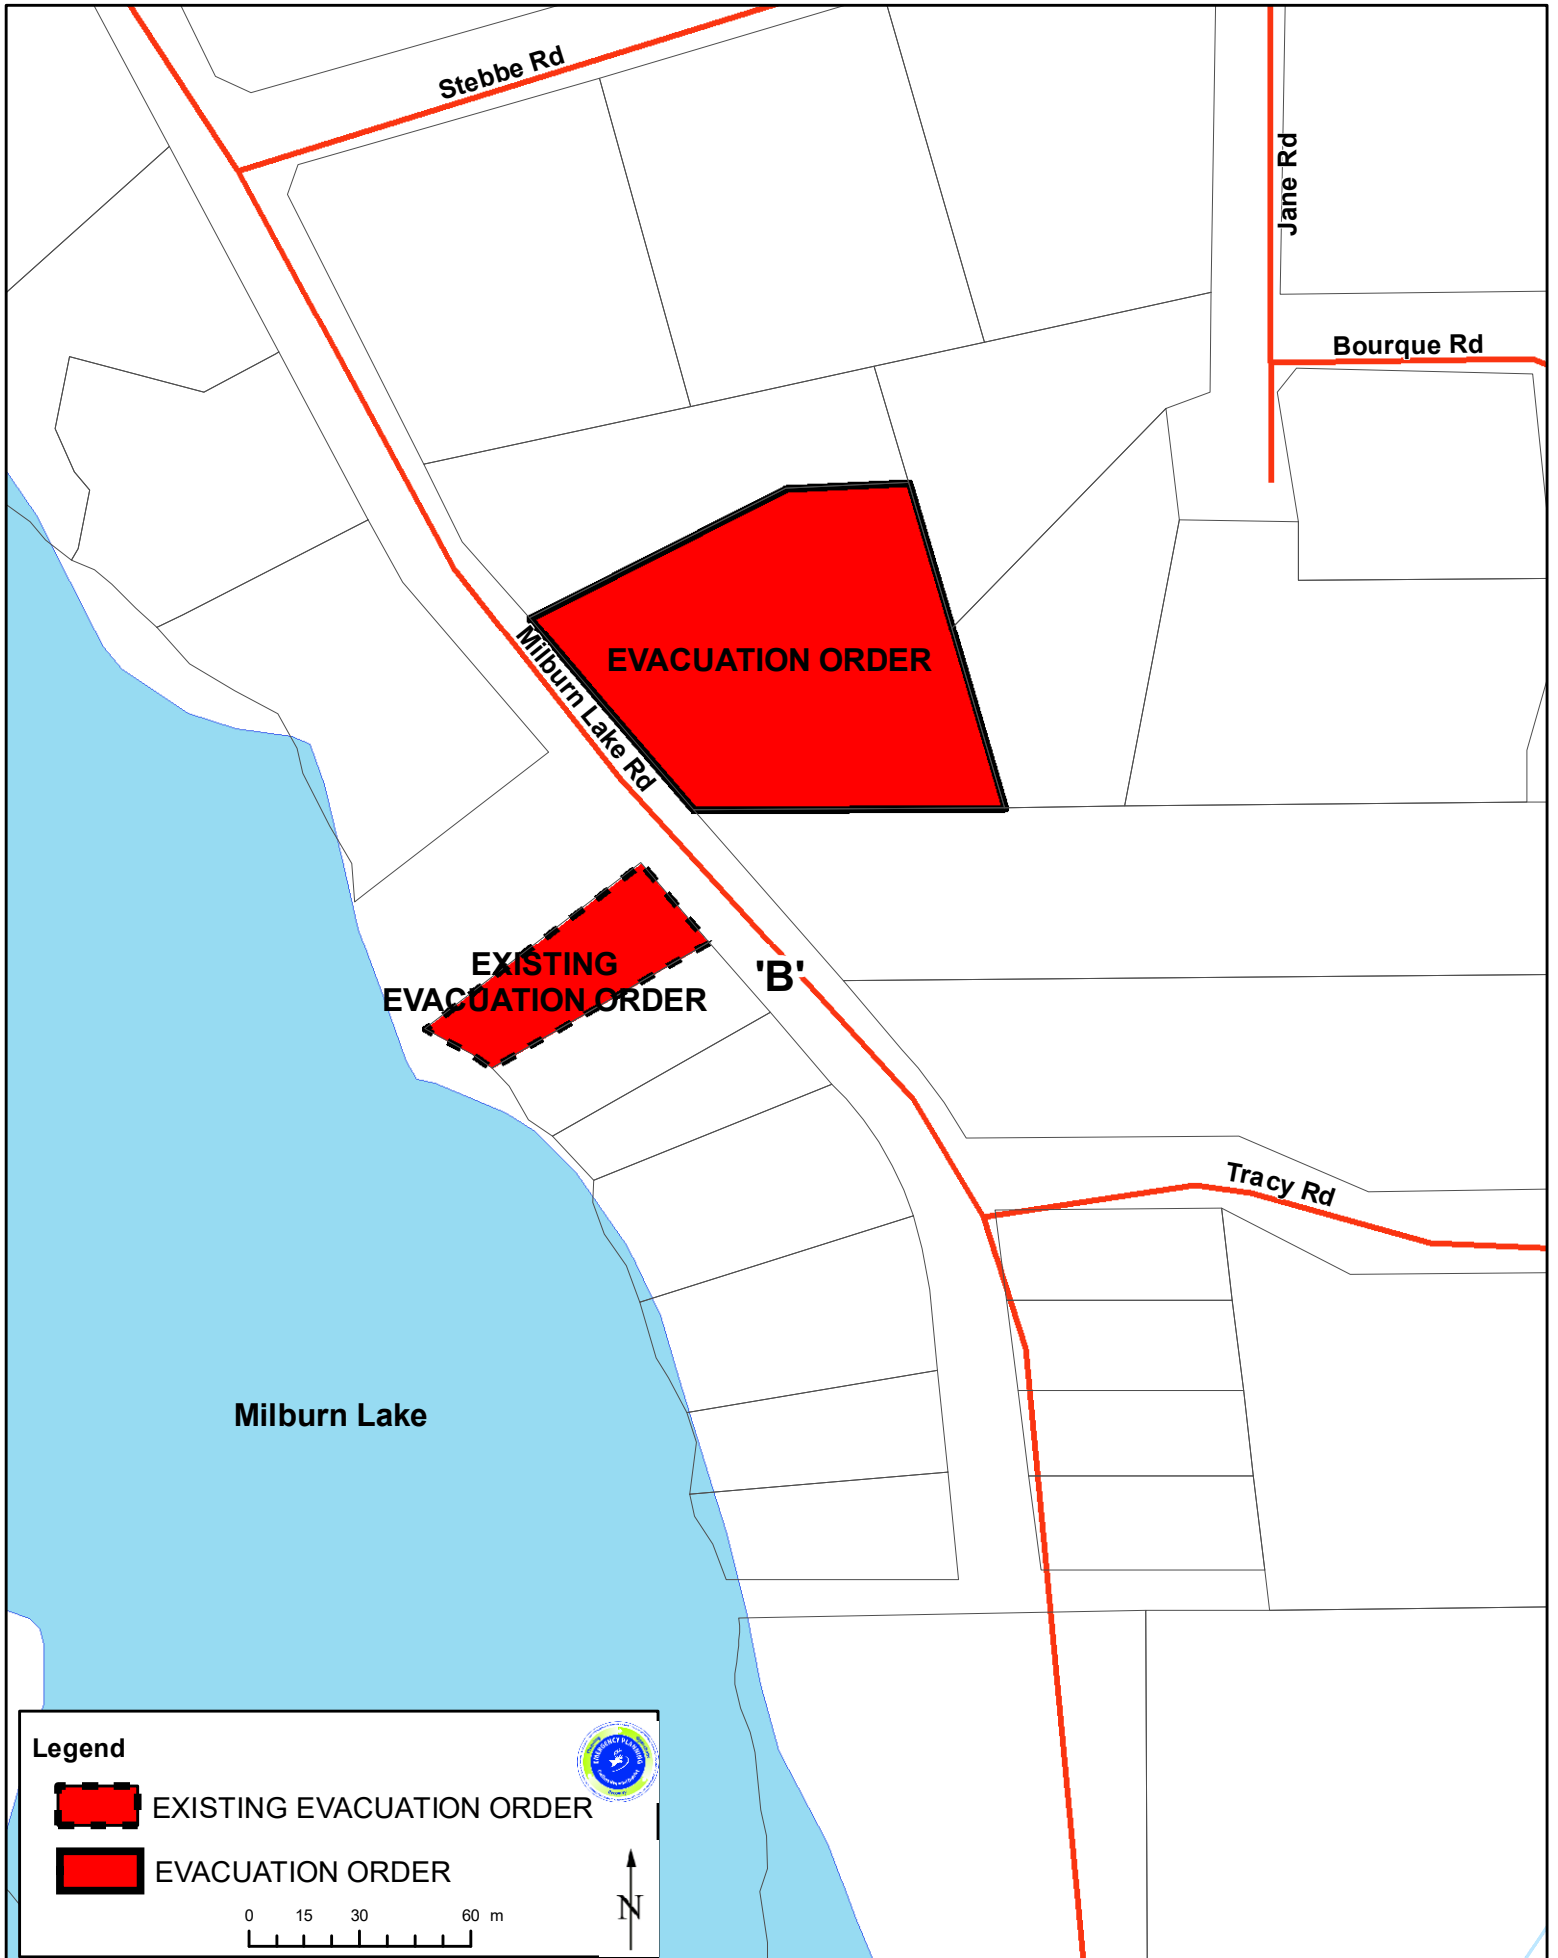

CRD Evacuation Order

Milburn Lake Road #2

EVACUATION ORDER ISSUED

Saturday, April 25, 2020 at 4:30 pm

Pursuant to the BC Emergency Program Act, an Evacuation Order has been issued by the Cariboo Regional District, due to immediate danger to **life safety** due to flooding.

The Evacuation Order is in effect for the following area:

1992 Milburn Lake Road

WHAT YOU SHOULD DO:

- You must leave the area **immediately**
- Close all windows and doors
- Do not shut off your natural gas
- Close gates (latch) but do not lock
- Gather your family: take a neighbour or someone who needs help
- Take critical items (medicine, purse, wallet, and Keys) only if they are immediately available. Take pets in pet kennels or on leash.
- Do not use more vehicles than you have to.
- Do not use the telephone unless you need emergency service.
- Register with Emergency Social Support Services (ESS). 1-866-759-4977

YOU MUST LEAVE THE AREA IMMEDIATELY

For more information contact: 1-866-759-4977

x 
Margo Wagner, CRD Chair

Milburn Lake Road #2 Evacuation Order, April 25, 2020, 04:30 pm

Legend

EXISTING EVACUATION ORDER

EVACUATION ORDER