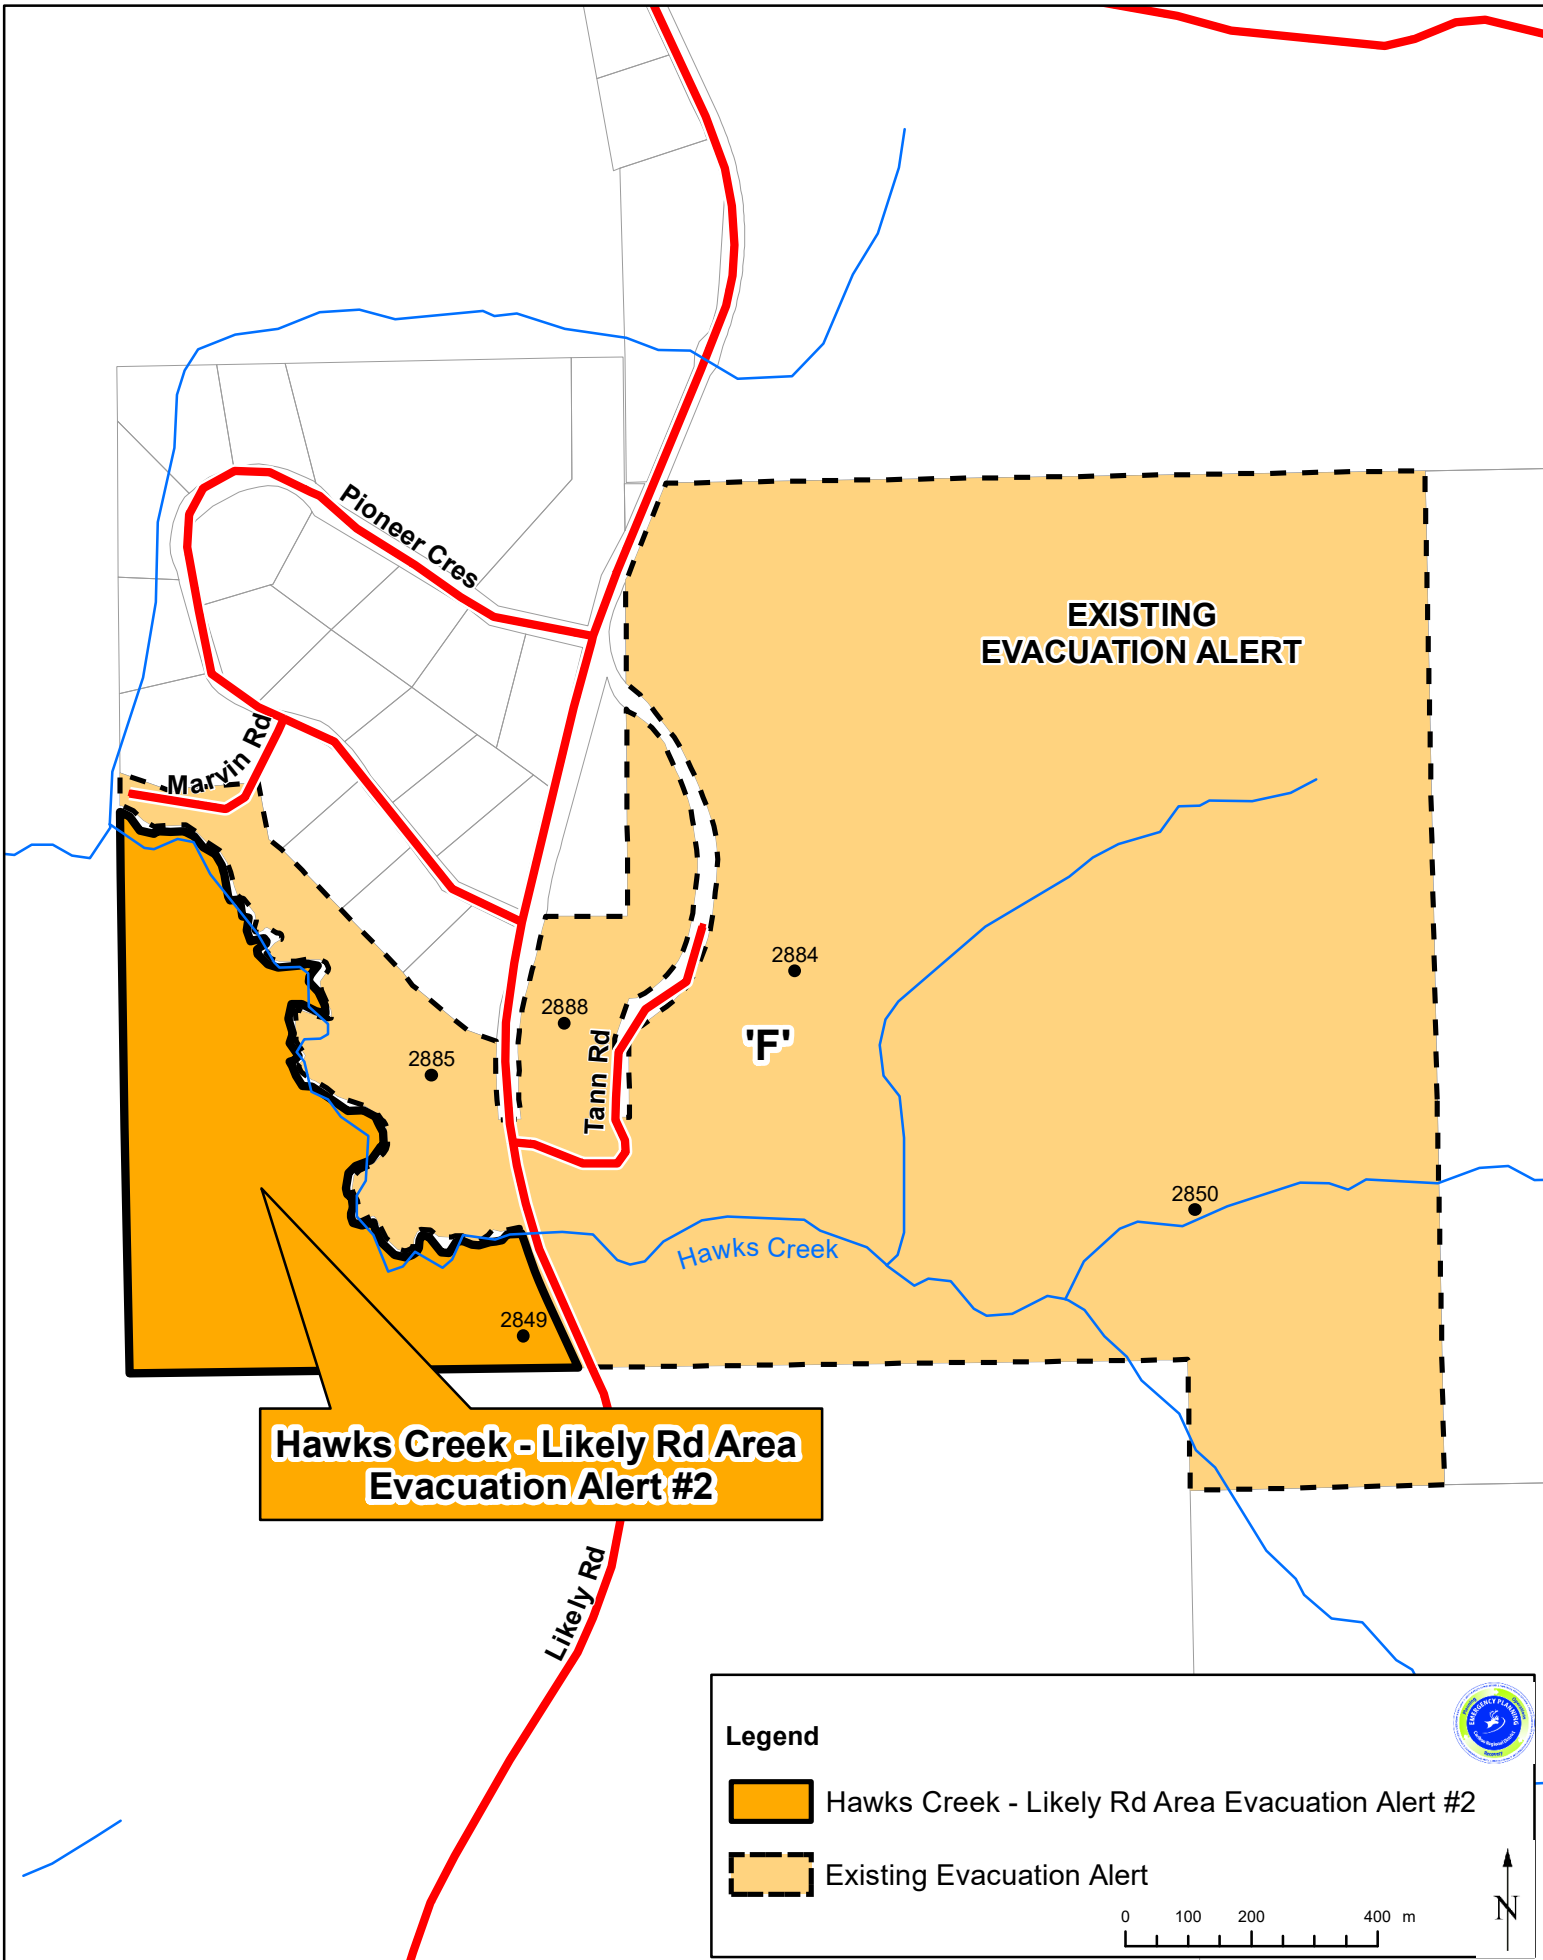

## Hawks Creek – Likely Road Alert #2

Wednesday, April 29, 2020 at 3:00 pm

Pursuant to the BC Emergency Program Act, the evacuation order in the Hawks Creek – Likely Road area is being **rescinded and replaced** by the following Alert Area by the Cariboo Regional District at the Emergency Operations Centre (EOC).

### See attached map

In an alert area, you must remain prepared to evacuate your premises or property should it be required. Due to ongoing activities, access to some areas may be limited.

Residents will be given as much advance notice as possible prior to evacuation; however you may receive limited notice due to changing conditions.

### ***WHAT YOU SHOULD DO WHEN AN ALERT IS IN EFFECT***

Upon notification of an **ALERT**, you should be prepared for the evacuation order:

- Have a plan to transport all family members or co-workers outside of the area, should the area be brought back under evacuation order.
- Keep essential items readily available for a quick departure; including medications, eyeglasses, valuable papers (i.e. insurance), immediate care needs for dependents and, if you choose, keepsakes (photographs, etc).
- Ensure that any dependents or pets are prepared for departure.
- Move pets and livestock to a safe area.
- Ensure that you have accommodation options for your family, if possible. A Reception Centre will be made available if required.
- In the event you are evacuated, do not shut off your natural gas.
- If you are on an evacuation ALERT, or if you have been displaced from your home due to an emergency, please self-register for Emergency Support Services. Self-Registration will reduce wait times for evacuees and assist in the referral process. <https://ess.gov.bc.ca/>

# Hawks Creek - Likely Rd Area Evacuation Alert #2, April 29, 2020, 3:00 pm

**Hawks Creek - Likely Rd Area  
Evacuation Alert #2**

**Legend**

-  Hawks Creek - Likely Rd Area Evacuation Alert #2
-  Existing Evacuation Alert