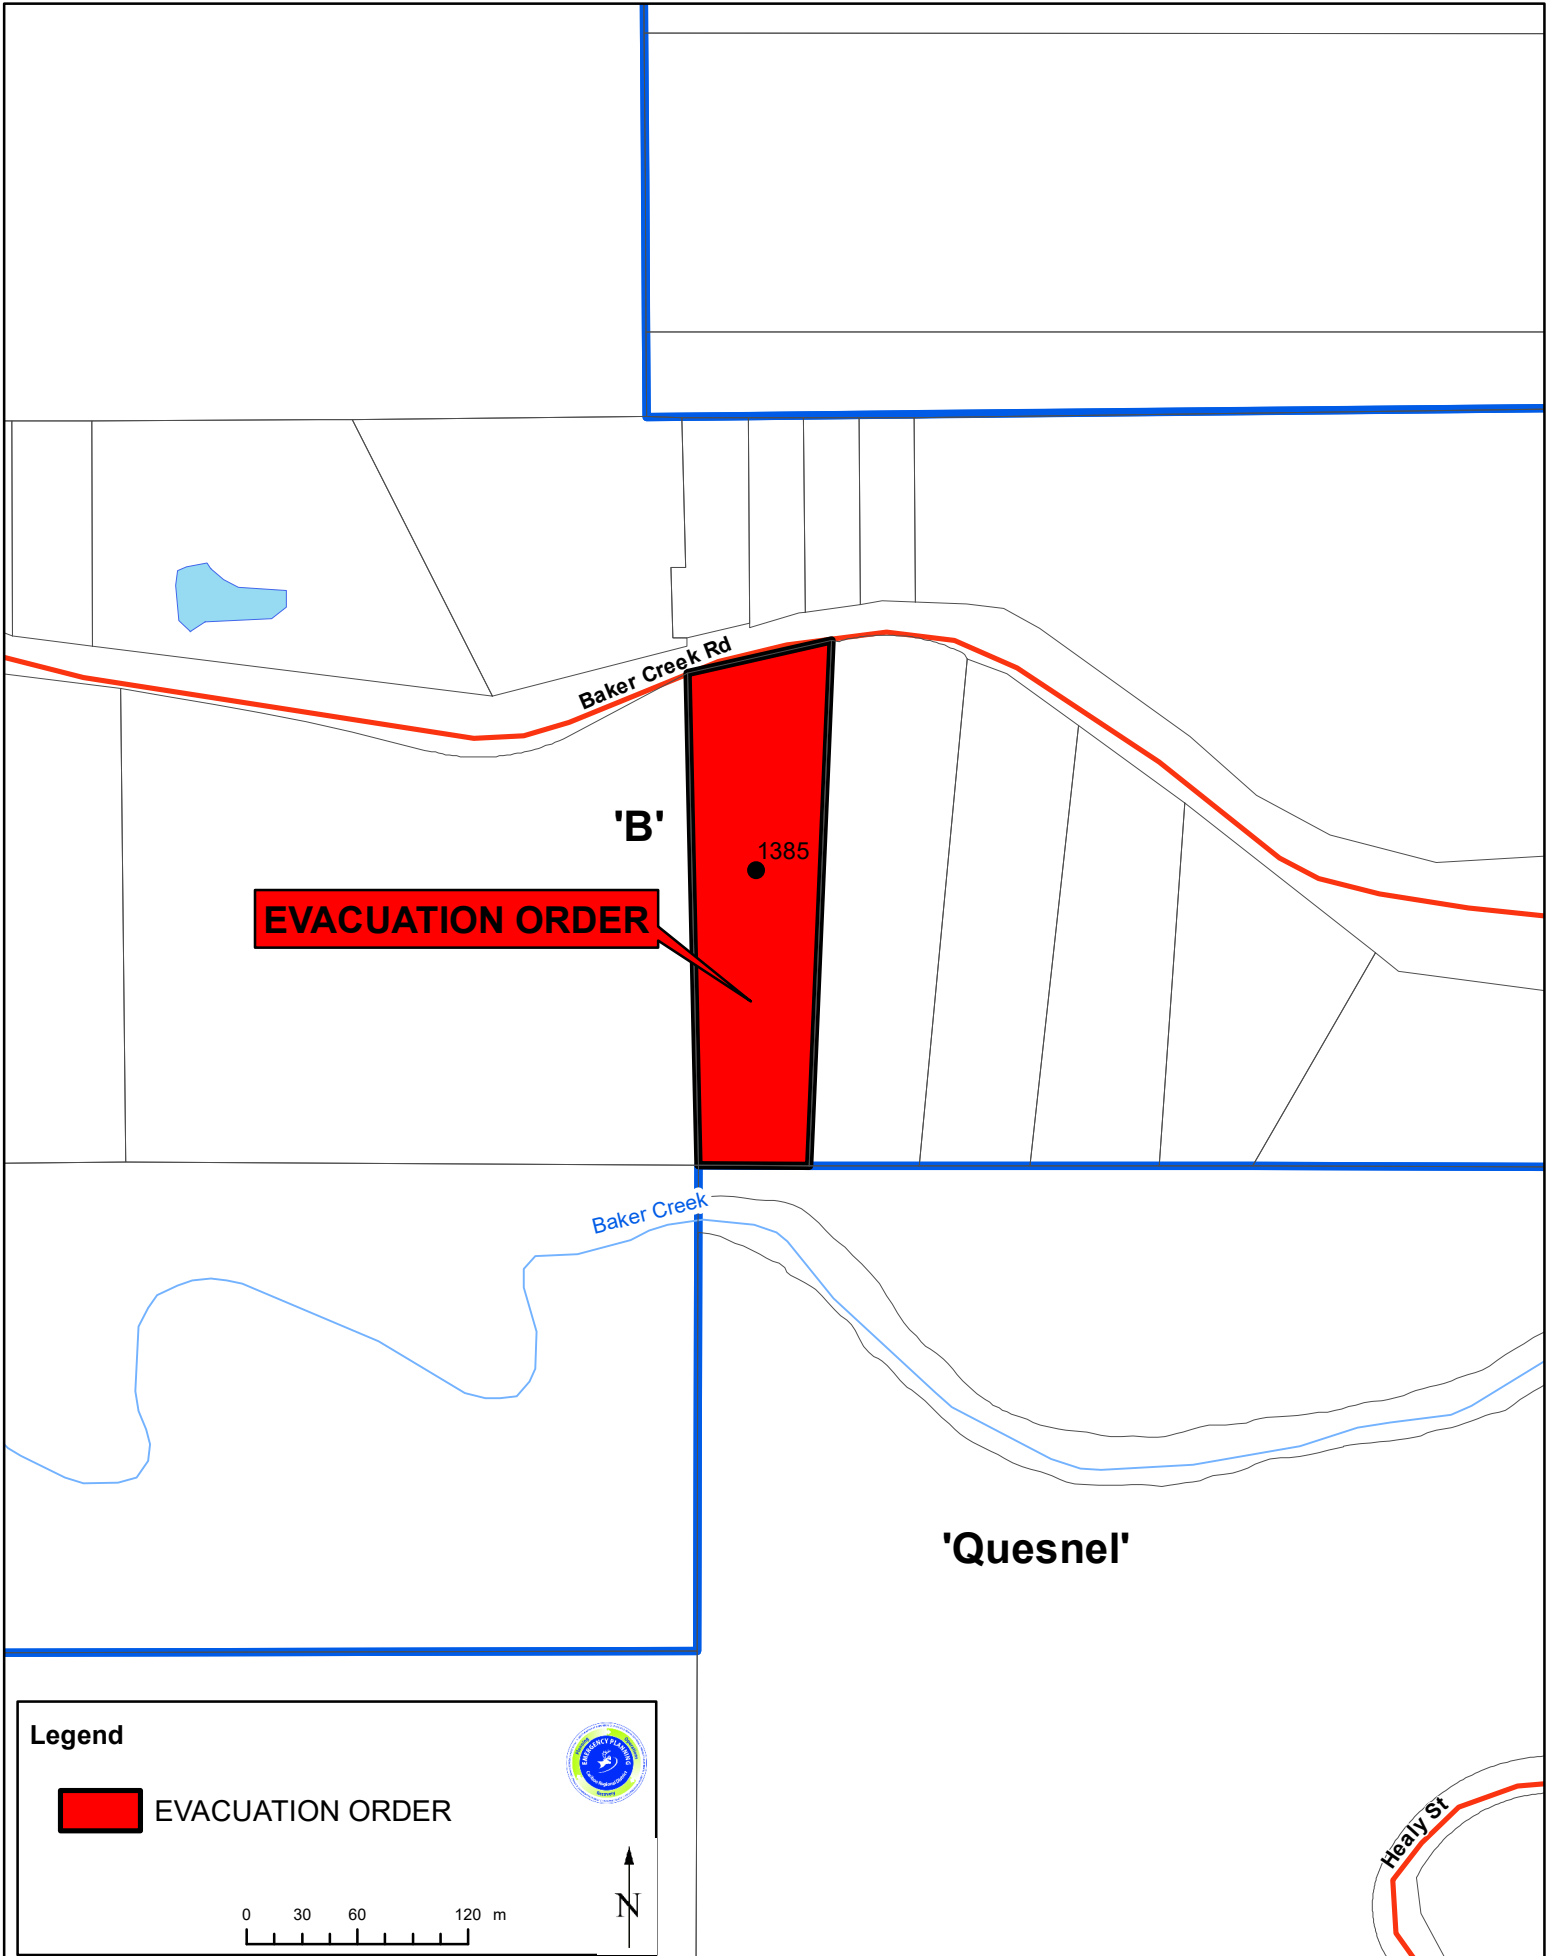

CRD Evacuation Order

Baker Creek Road Area

EVACUATION ORDER ISSUED

Wednesday, May 13, 2020 at 5:00 pm

Pursuant to the BC Emergency Program Act, an Evacuation Order has been issued by the Cariboo Regional District, due to immediate danger to **life safety** due to landslide.

The Evacuation Order is in effect for the following area:

- **1385 Baker Creek Road**

WHAT YOU SHOULD DO:

- You must leave the area **immediately**
- Close all windows and doors
- Do not shut off your natural gas
- Close gates (latch) but do not lock
- Gather your family: take a neighbour or someone who needs help
- Take critical items (medicine, purse, wallet, and Keys) only if they are immediately available. Take pets in pet kennels or on leash.
- Do not use more vehicles than you have to.
- Do not use the telephone unless you need emergency service.
- If you are on an evacuation ORDER, or if you have been displaced from your home due to an emergency please self-register for Emergency Support Services. Self-Registration will reduce wait times for evacuees and assist in the referral process.

<https://ess.gov.bc.ca/>

YOU MUST LEAVE THE AREA IMMEDIATELY

For more information contact: 1-866-759-4977

x 
Margo Wagner, CRD Chair

Baker Creek Road Evacuation Order Area, May 13, 2020, 5:00 pm

Legend

EVACUATION ORDER

0 30 60 120 m

Healy St