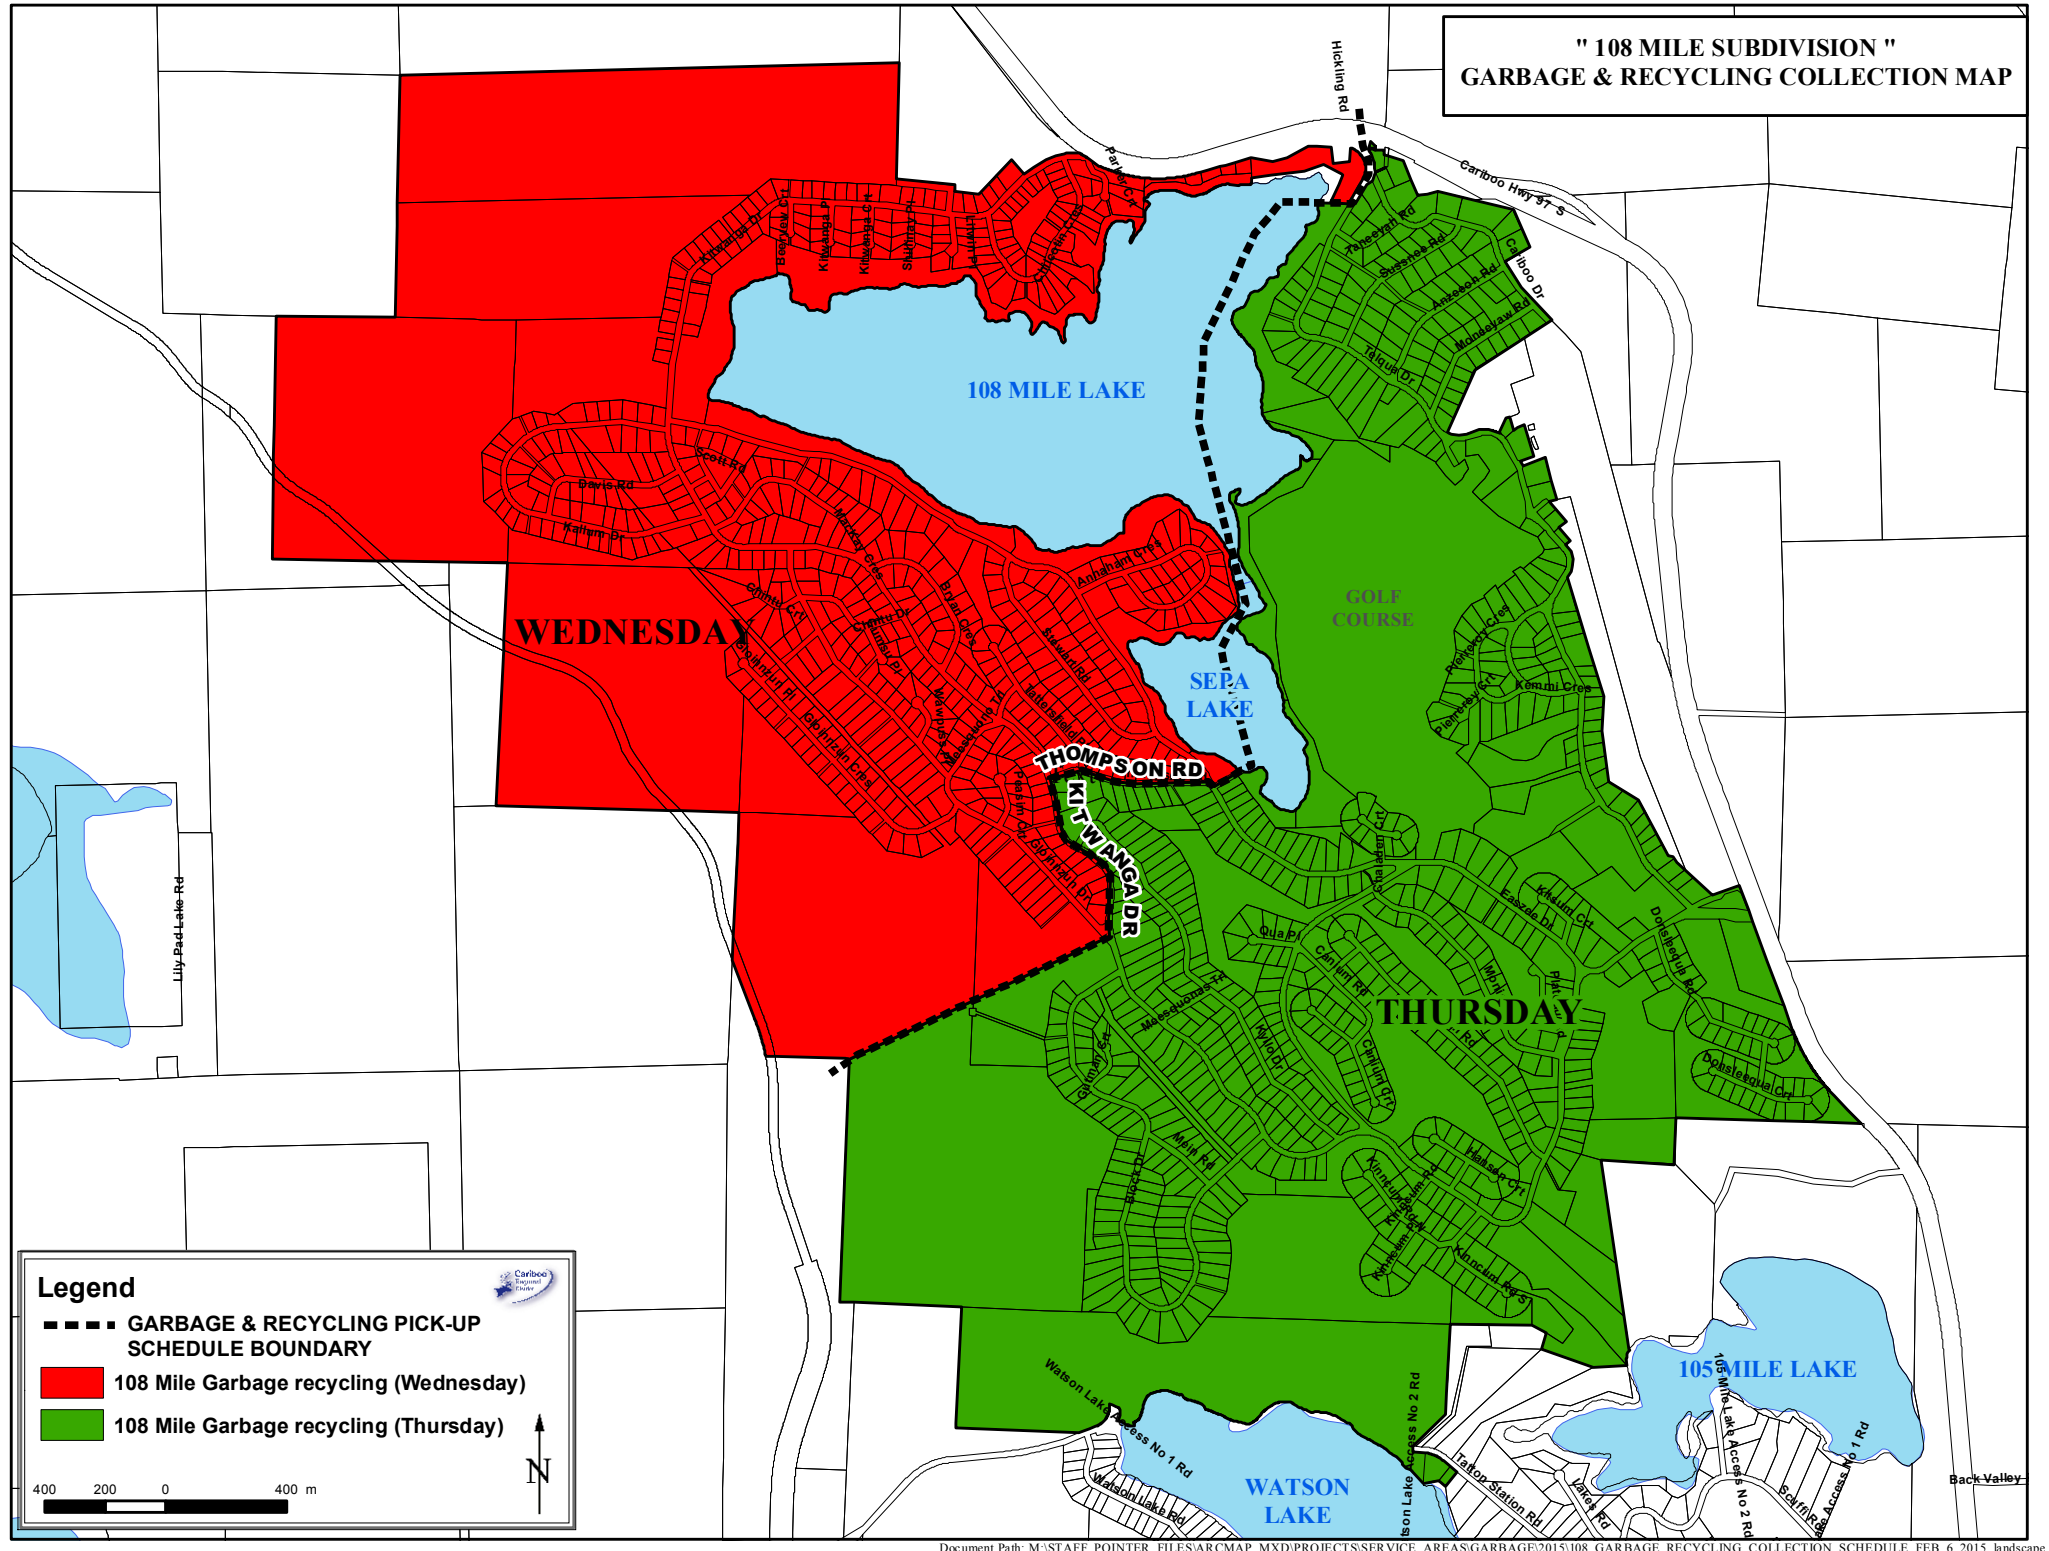

**" 108 MILE SUBDIVISION "**  
**GARBAGE & RECYCLING COLLECTION MAP**

**Legend**

- GARBAGE & RECYCLING PICK-UP SCHEDULE BOUNDARY
- 108 Mile Garbage recycling (Wednesday)
- 108 Mile Garbage recycling (Thursday)

400 200 0 400 m

N