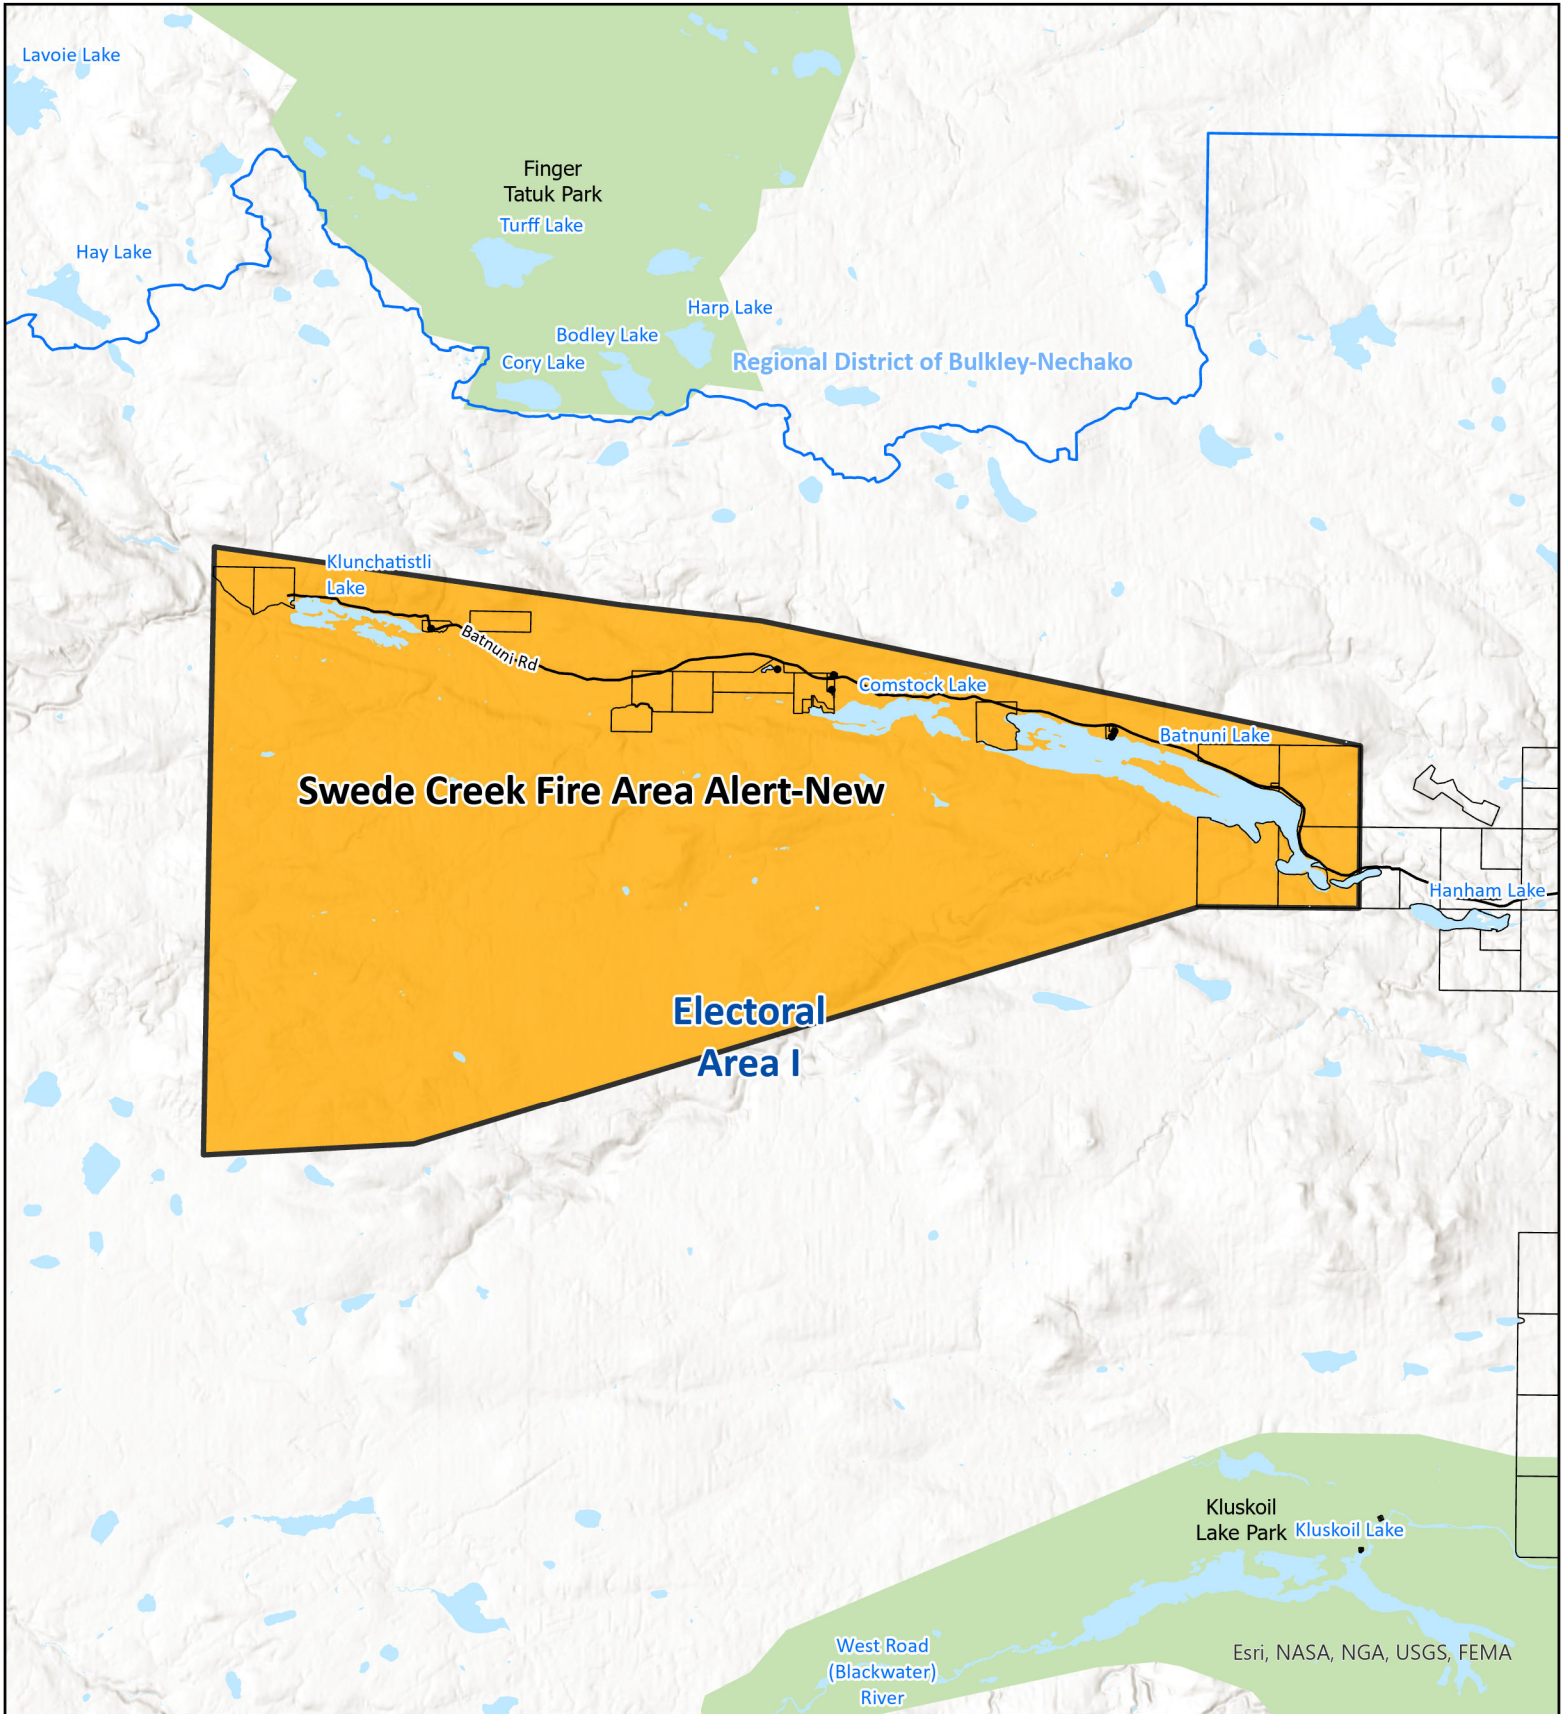

SWEDE CREEK FIRE AREA ALERT, JUNE 02, 2026 03:30 PM

Legend

- EVACUATION ALERT - ACTIVE
- Electoral Areas and Municipalities
- Parks