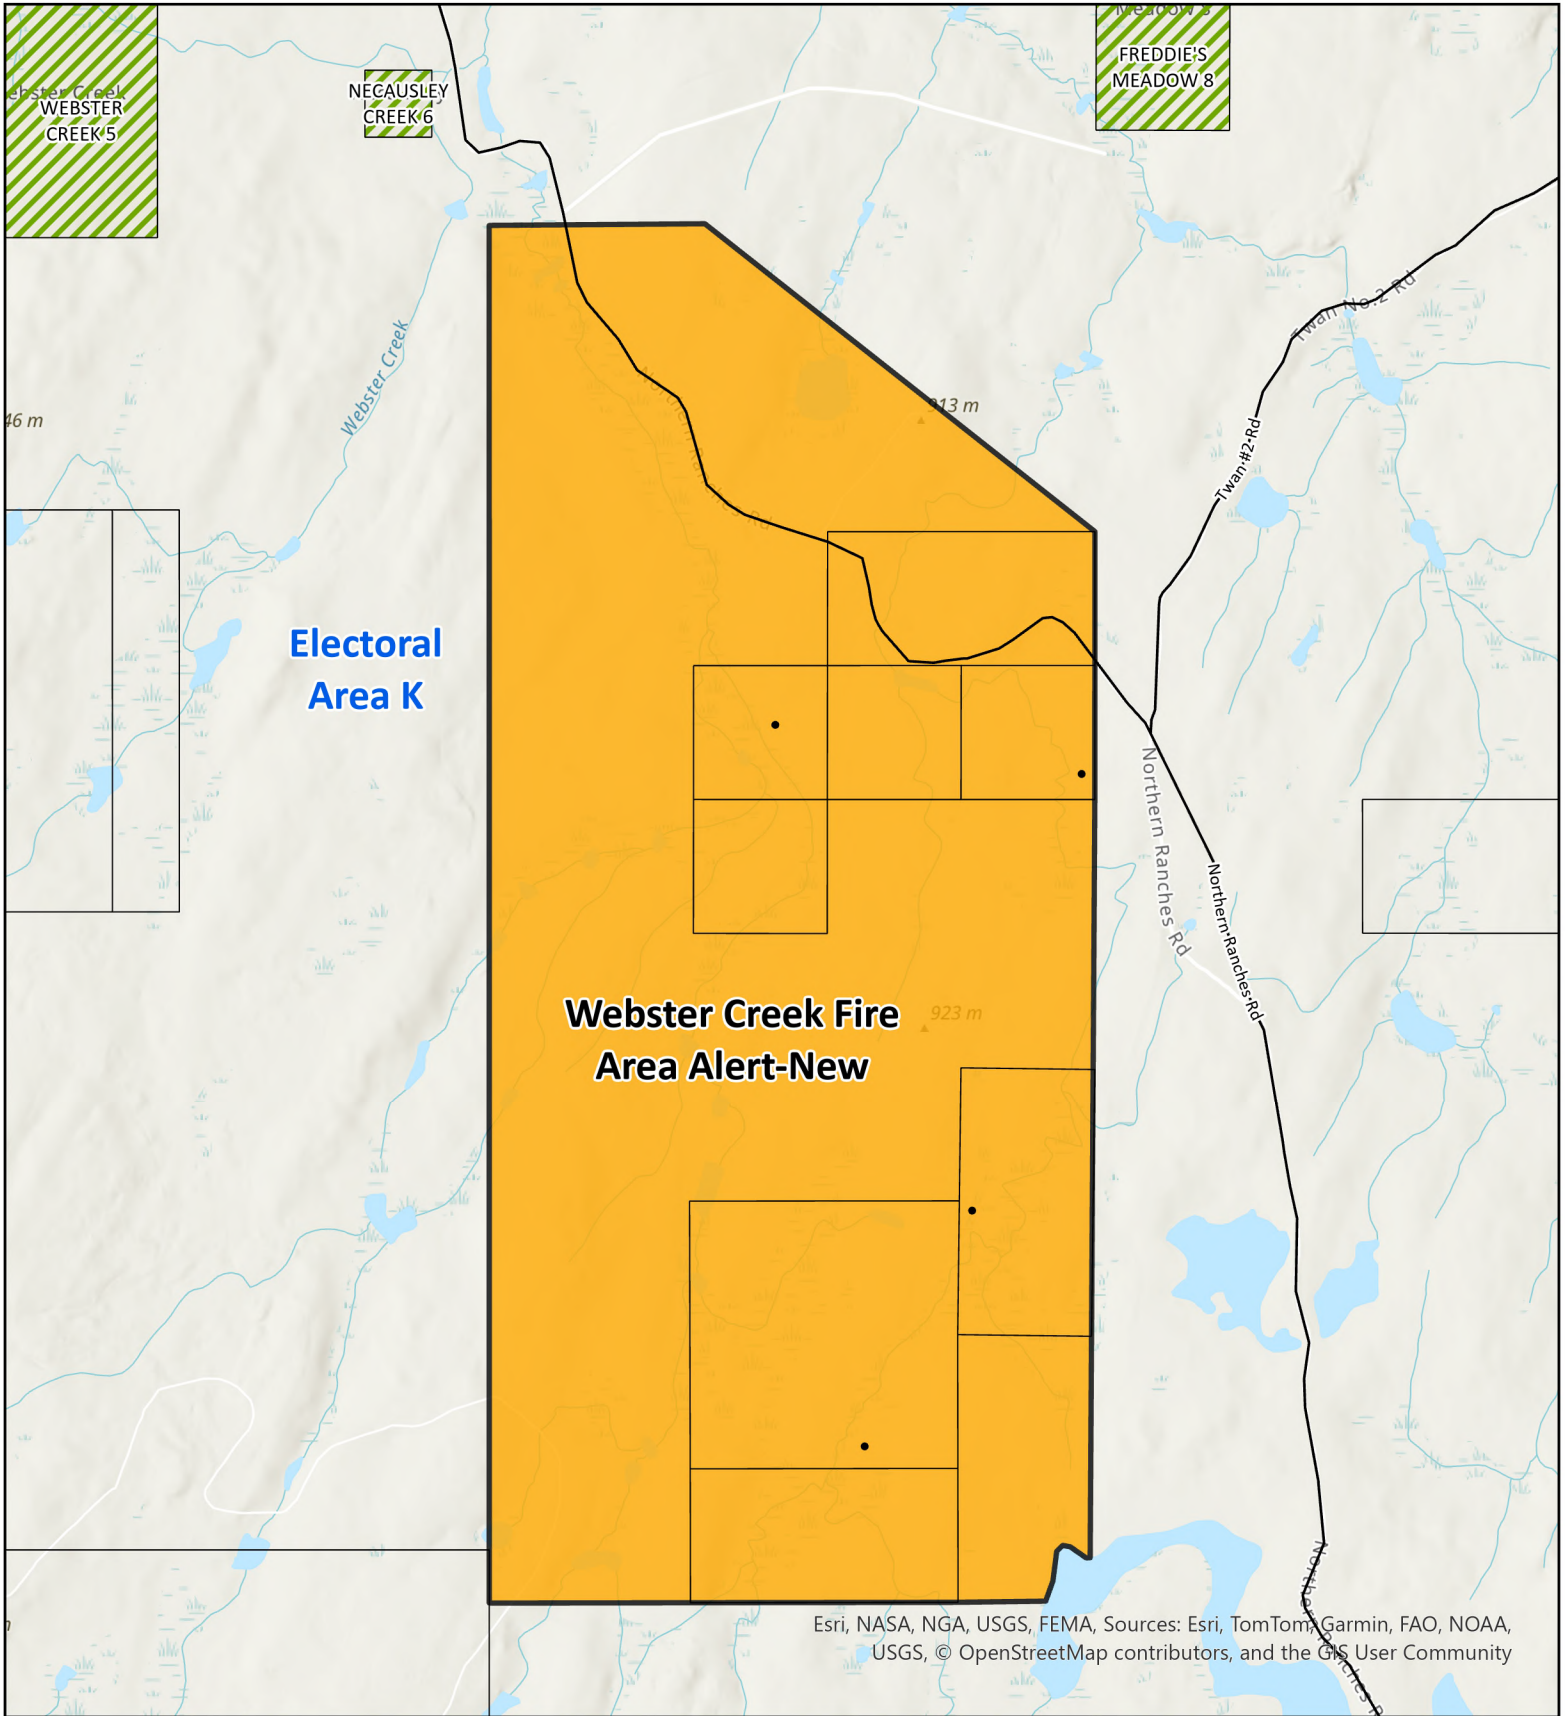

WEBSTER CREEK FIRE AREA ALERT, APRIL 30, 2026 03:15 PM

Esri, NASA, NGA, USGS, FEMA, Sources: Esri, TomTom, Garmin, FAO, NOAA, USGS, © OpenStreetMap contributors, and the GIS User Community

Legend

- EVACUATION ALERT - NEW
- Electoral Areas and Municipalities
- First Nations Reserves