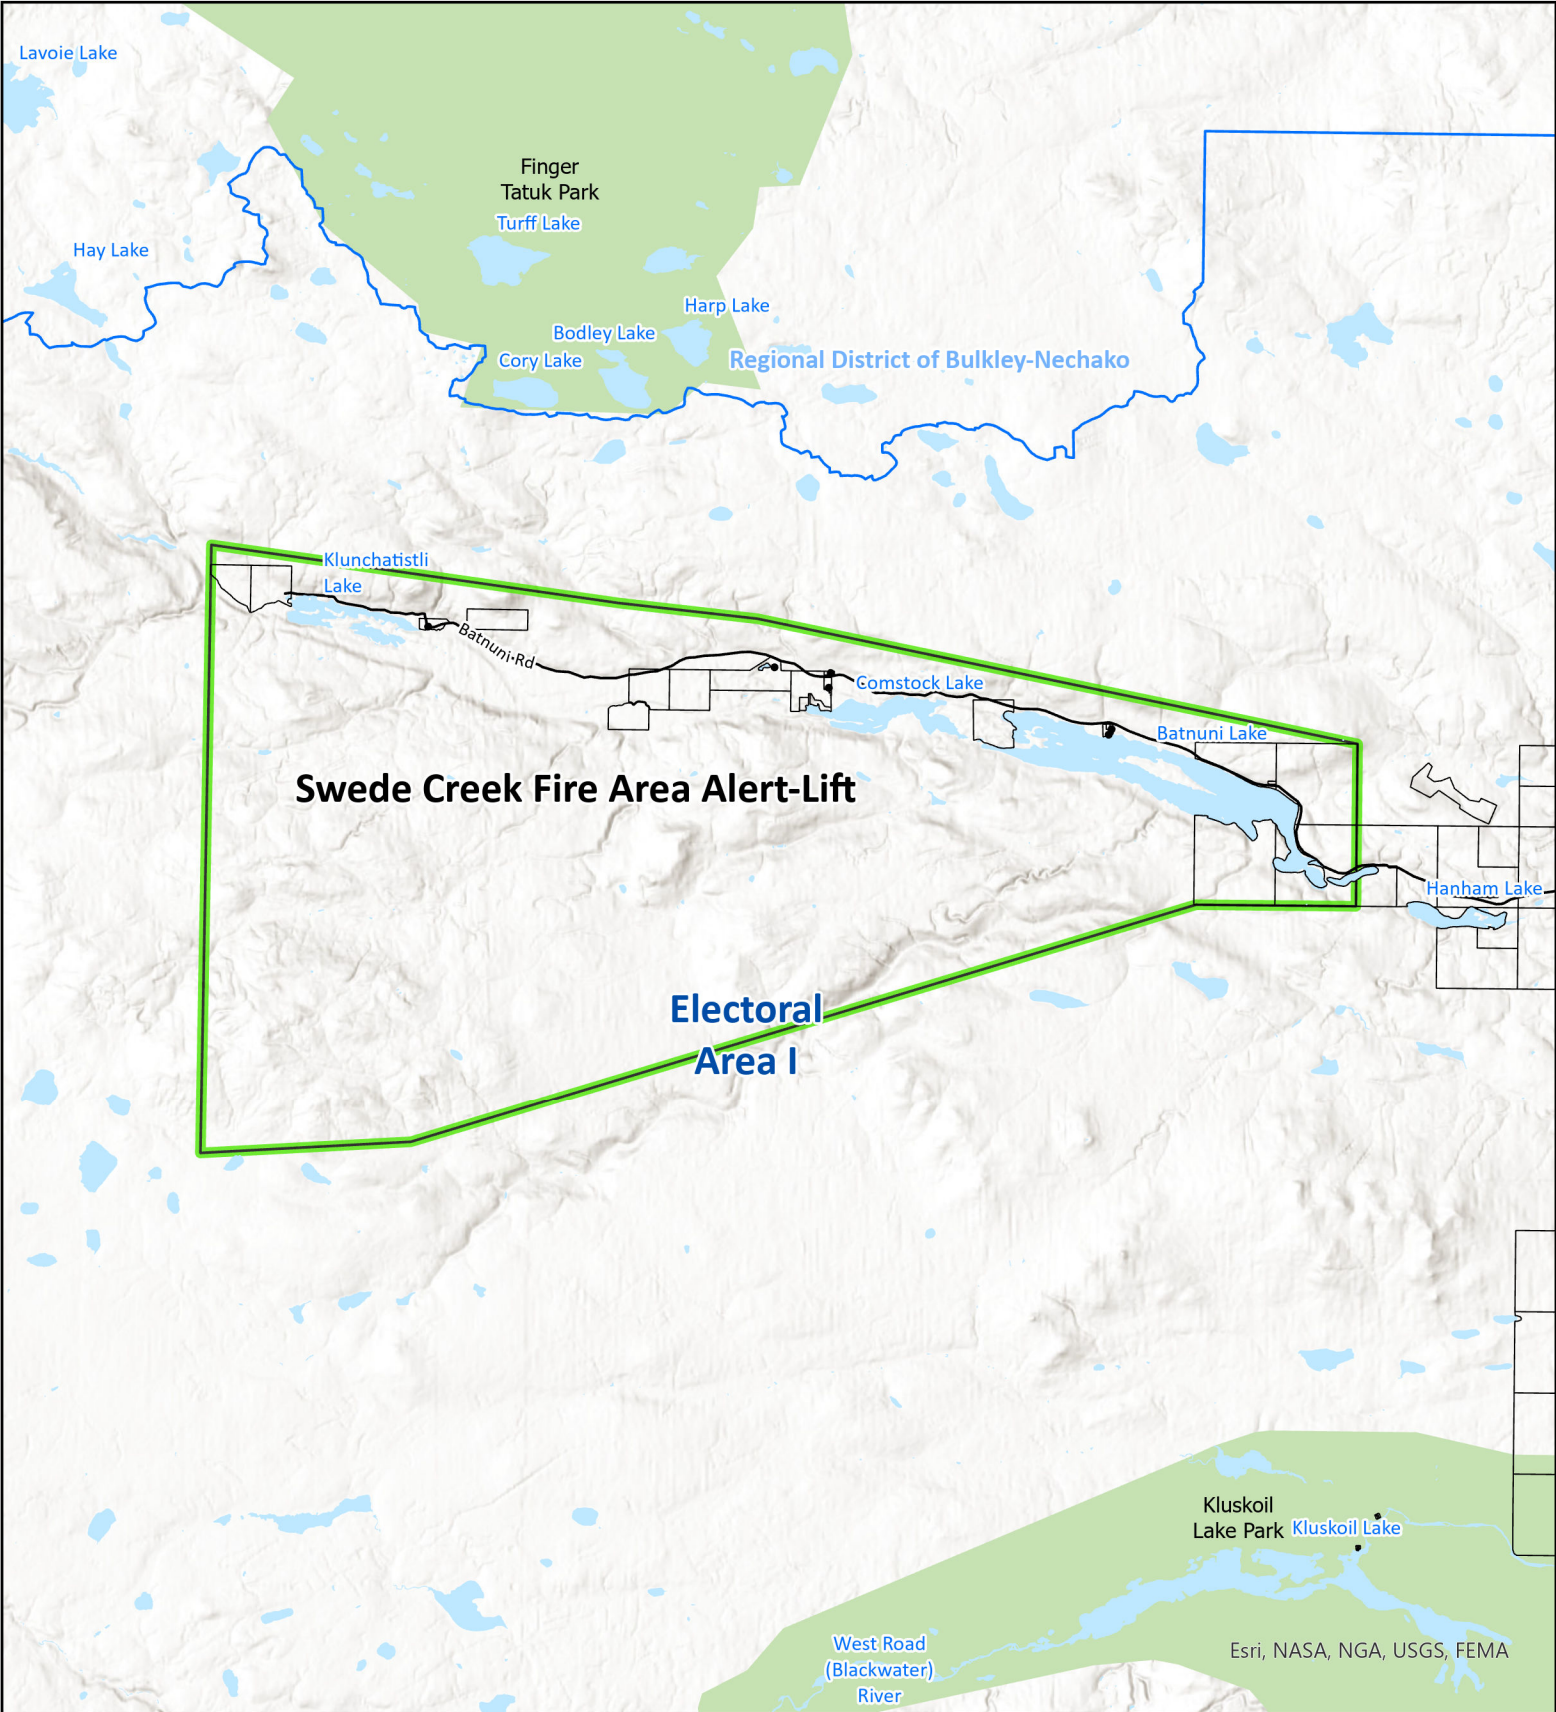

Cariboo Regional District Swede Creek Fire Area

EVACUATION ALERT LIFT

Monday, June 8, 2026, at time 3:30 p.m.

The Evacuation Alert issued on June 2, 2026 at 3:30 p.m. for the Swede Creek Fire Area has been lifted.

Should conditions change, an Evacuation Alert and/or Evacuation Order will be reinstated as necessary.

For more information contact: 1-866-759-4977

Margo A. Wagner
[Margo A. Wagner \(Jun 8, 2026 15:15:27 MDT\)](#)

Margo Wagner, Board Chair
Cariboo Regional District

SWEDE CREEK FIRE AREA ALERT-LIFT, JUNE 08, 2026 03:30 PM

Legend

 EVACUATION ALERT - LIFT

 Electoral Areas and Municipalities

 Parks

Disclaimer: The Cariboo Regional District does not warrant or guarantee the accuracy or completeness of the information.