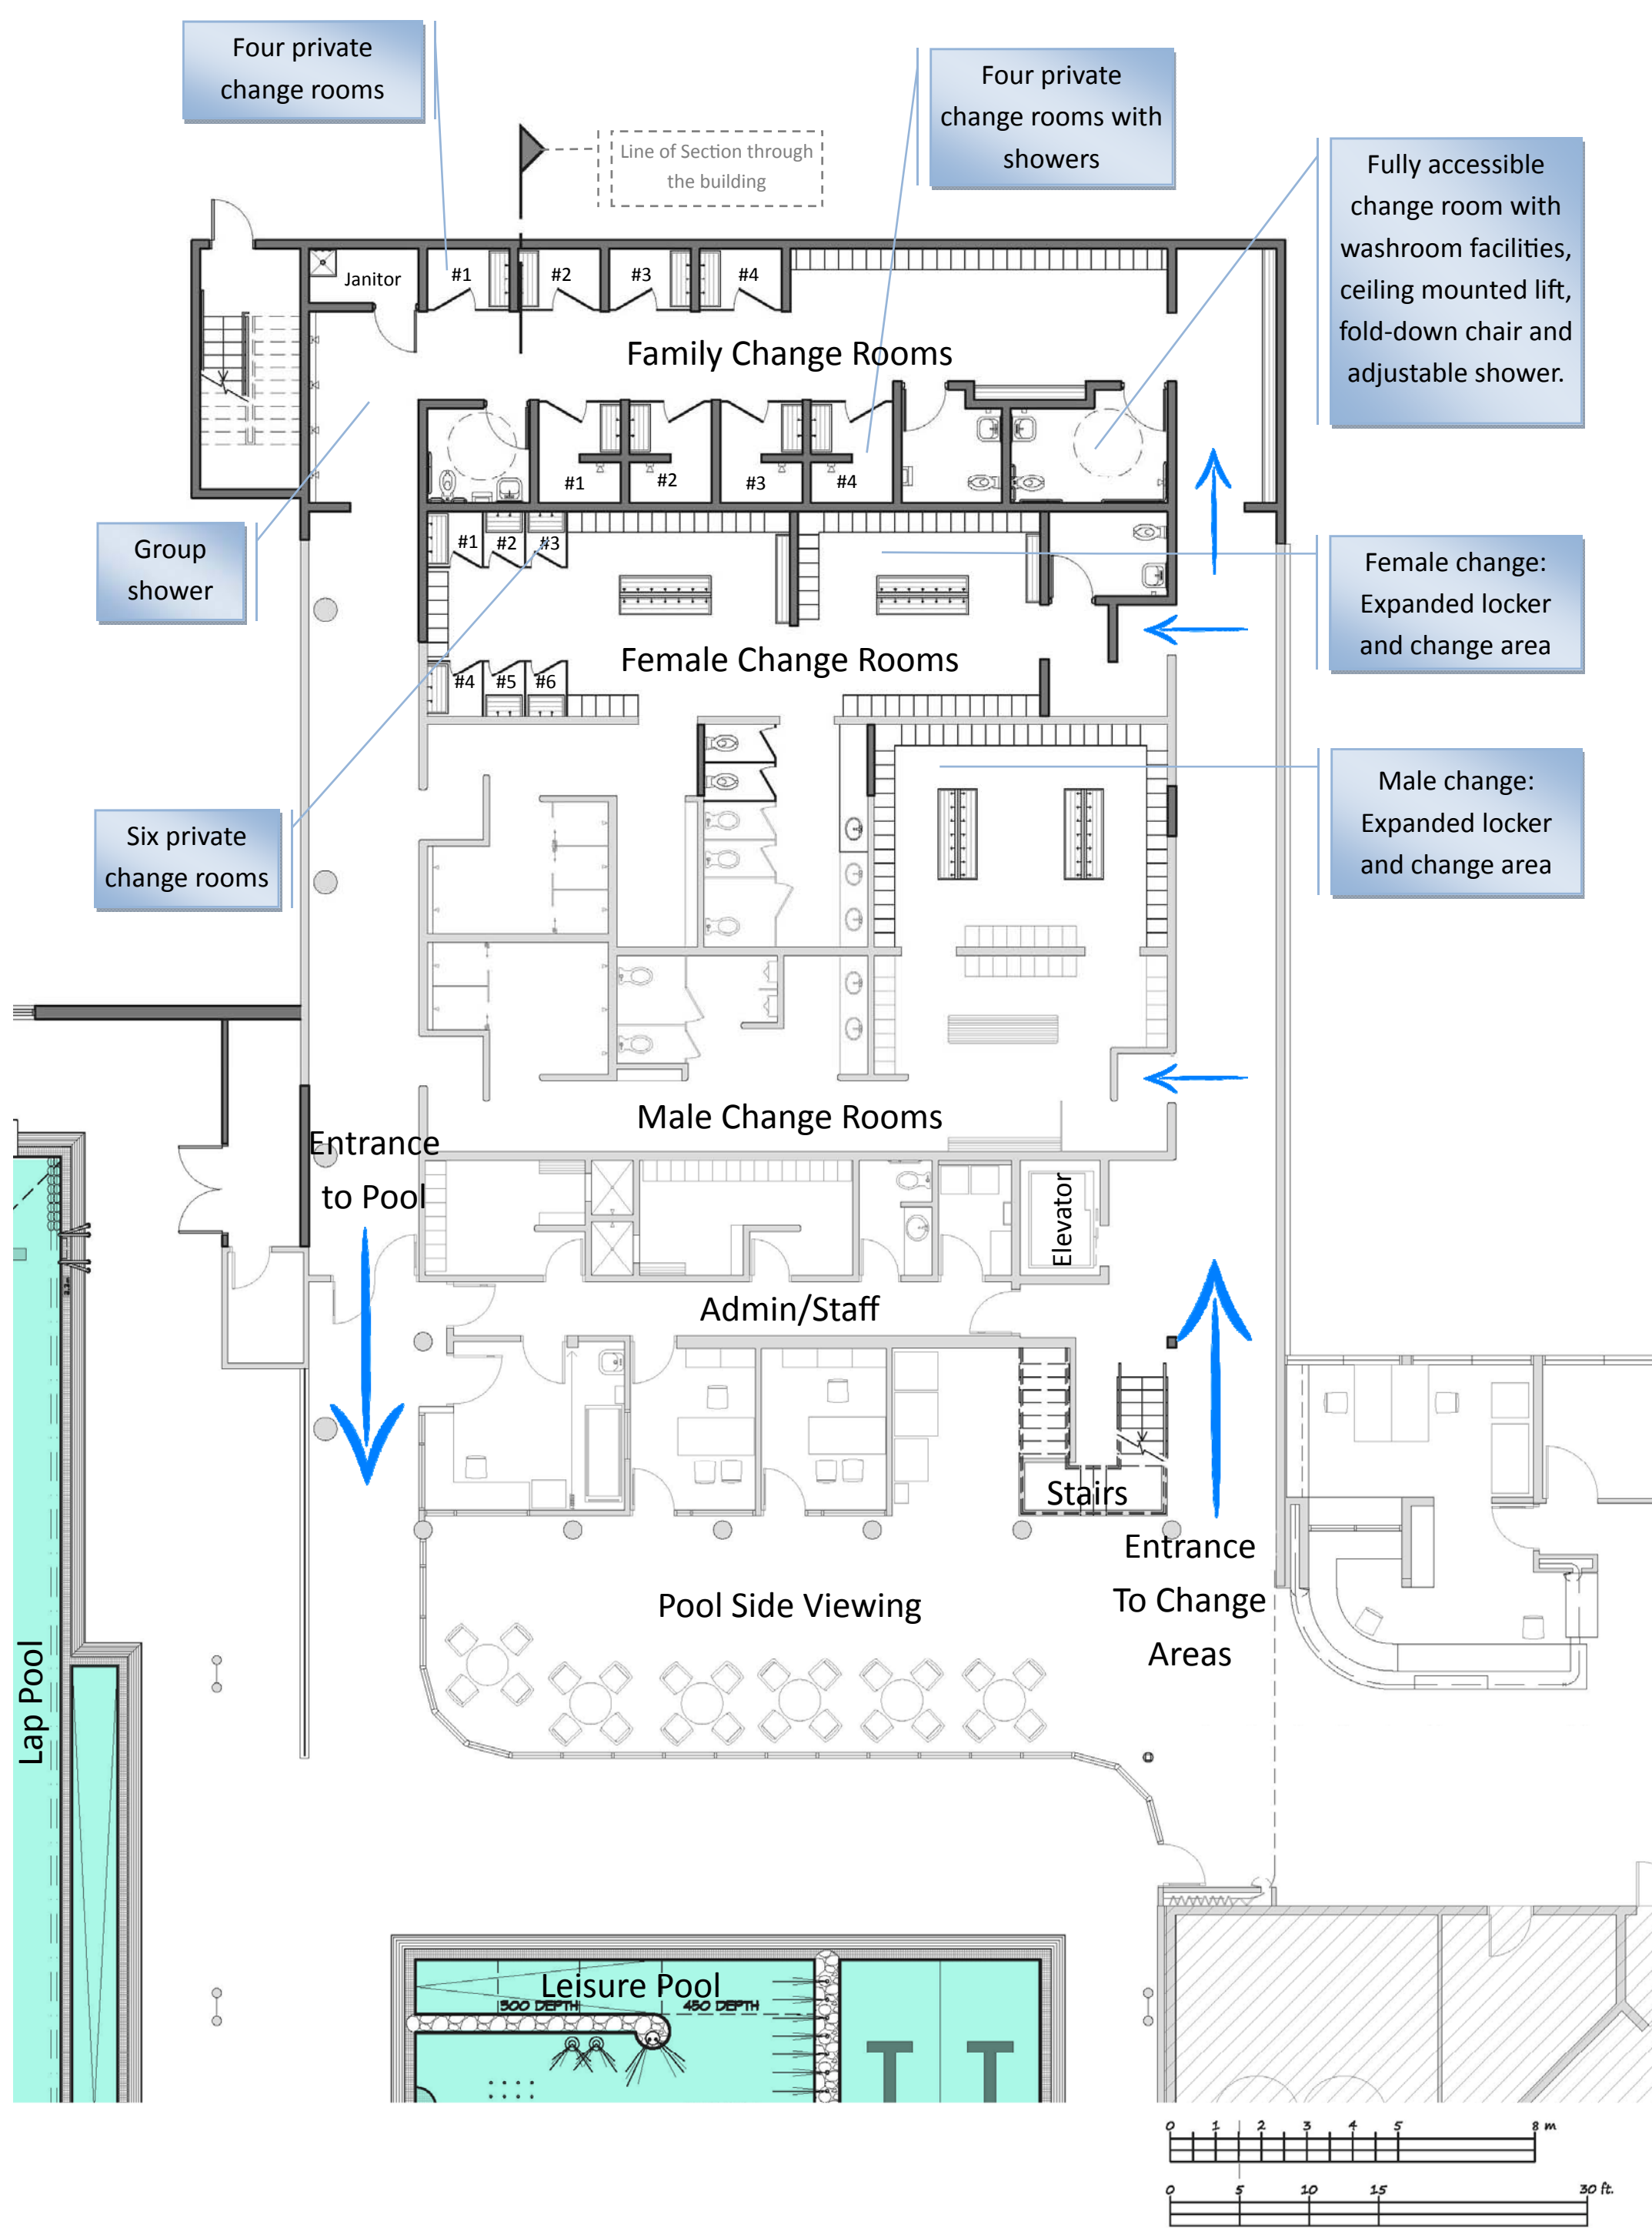

Cariboo Memorial Recreation Complex

Sam Ketcham Pool Upgrade Project

Changerooms - Expanded and Upgraded

Features

- ⇒ 140m² (1,500 ft²) expansion and renovation of change facilities.
- ⇒ Private and family change cubicles.
- ⇒ New tile floor.
- ⇒ Accessible.