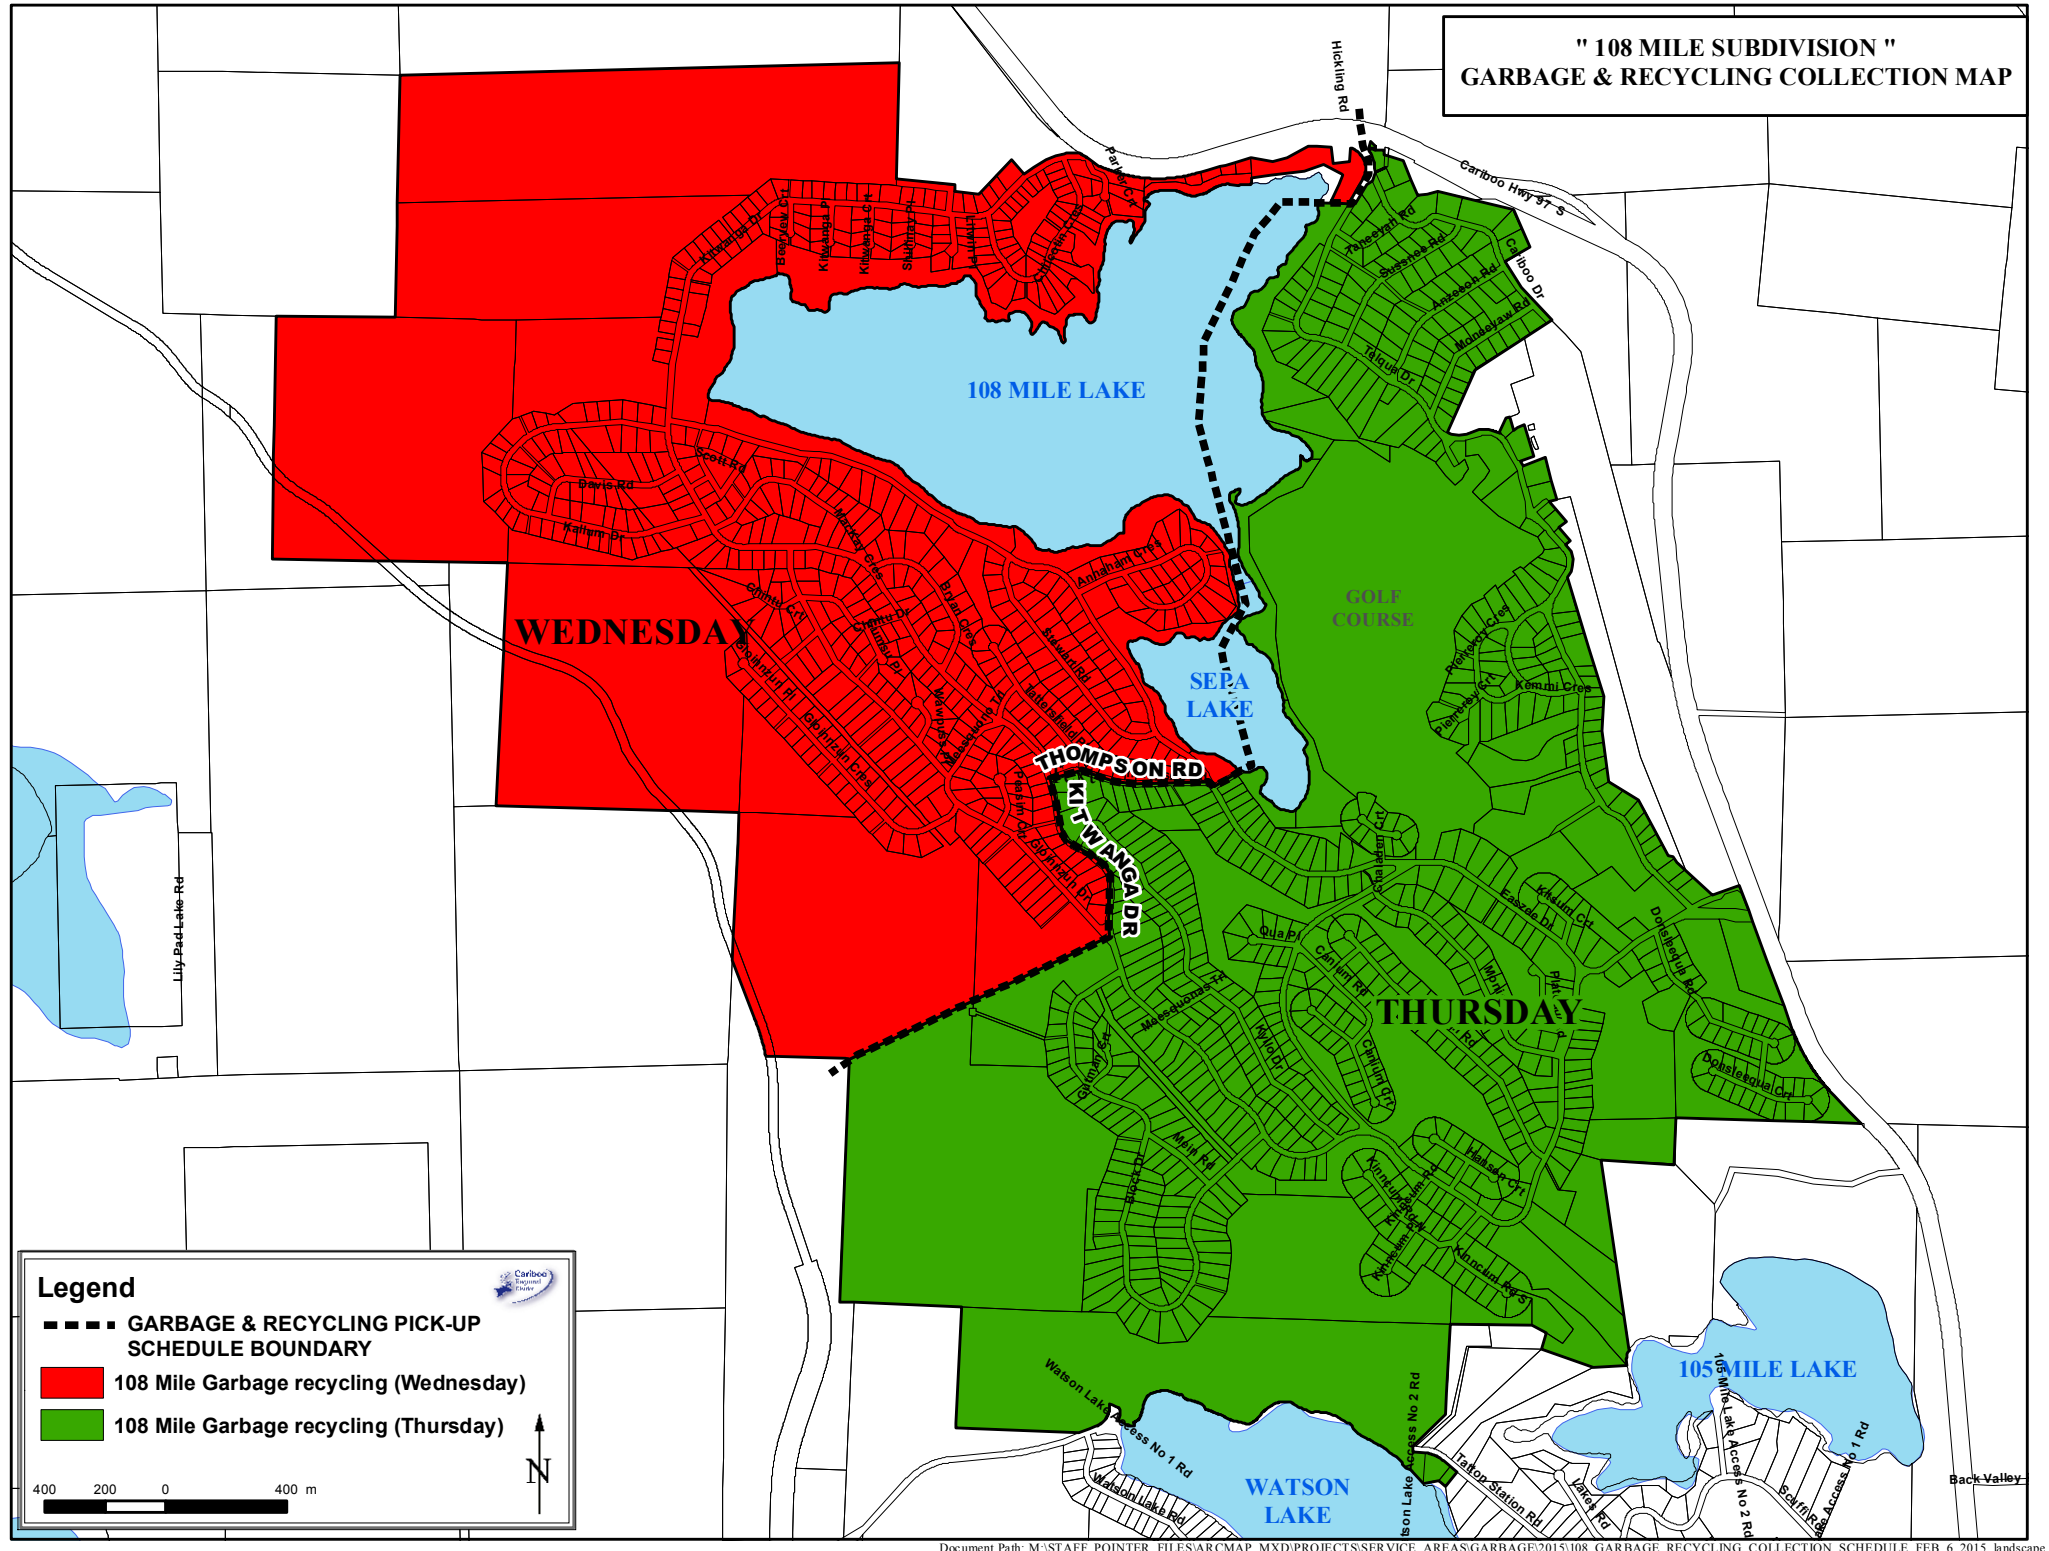

" 108 MILE SUBDIVISION "
GARBAGE & RECYCLING COLLECTION MAP

Legend

- GARBAGE & RECYCLING PICK-UP SCHEDULE BOUNDARY
- 108 Mile Garbage recycling (Wednesday)
- 108 Mile Garbage recycling (Thursday)

400 200 0 400 m

N

Cariboo Regional District